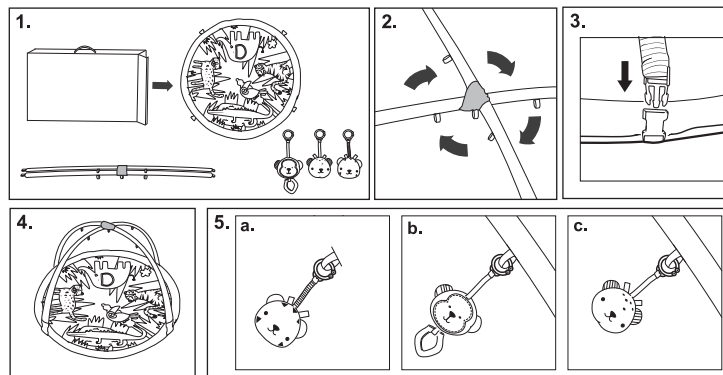

Size: 148(H) x 105(W)mm

Front

Back

anko

Jungle Gym Play Mat

3+
months

This sheet contains important information.
Please keep all information for future reference.

Warning!

- To prevent entanglement injury, never place the play mat in a crib or playpen. Use only on a flat, horizontal floor. Never add additional strings, straps or other products to the play mat.
- To ensure your child's safety, this product must be assembled by an adult.

Important!

- To ensure your child's safety, please follow the instructions below carefully and make sure the final assembly is correct. Check frequently.
- Product must be used under adult supervision.
- Inspect the play mat before each use.
- Product is designed for babies that are not yet standing or walking unaided.
- Remove activity arches when baby begins to push up on hands and knees.
- Never leave the child unattended.
- Babies should not be allowed to sleep unsupervised while laying on this play mat.
- Do not lift or attempt to move play mat with baby on it.
- Do not use this product as a blanket.
- Keep away from fire and heat sources.

Caution

- The activity arches are under tension. To avoid injury, grasp firmly and release the tension slowly.
- Care should be taken in unpacking and assembly.

Care instructions:

- Surface clean only. Wipe with a damp cloth.

MADE IN CHINA

FOR AU / NZ: IMPORTED FOR K MART
STORES IN AUSTRALIA AND NEW ZEALAND.

FOR USA: IMPORTED BY ANKO RETAIL INC.
19500 ALDERWOOD MALL PARKWAY
LYNNWOOD WA 98036 USA.