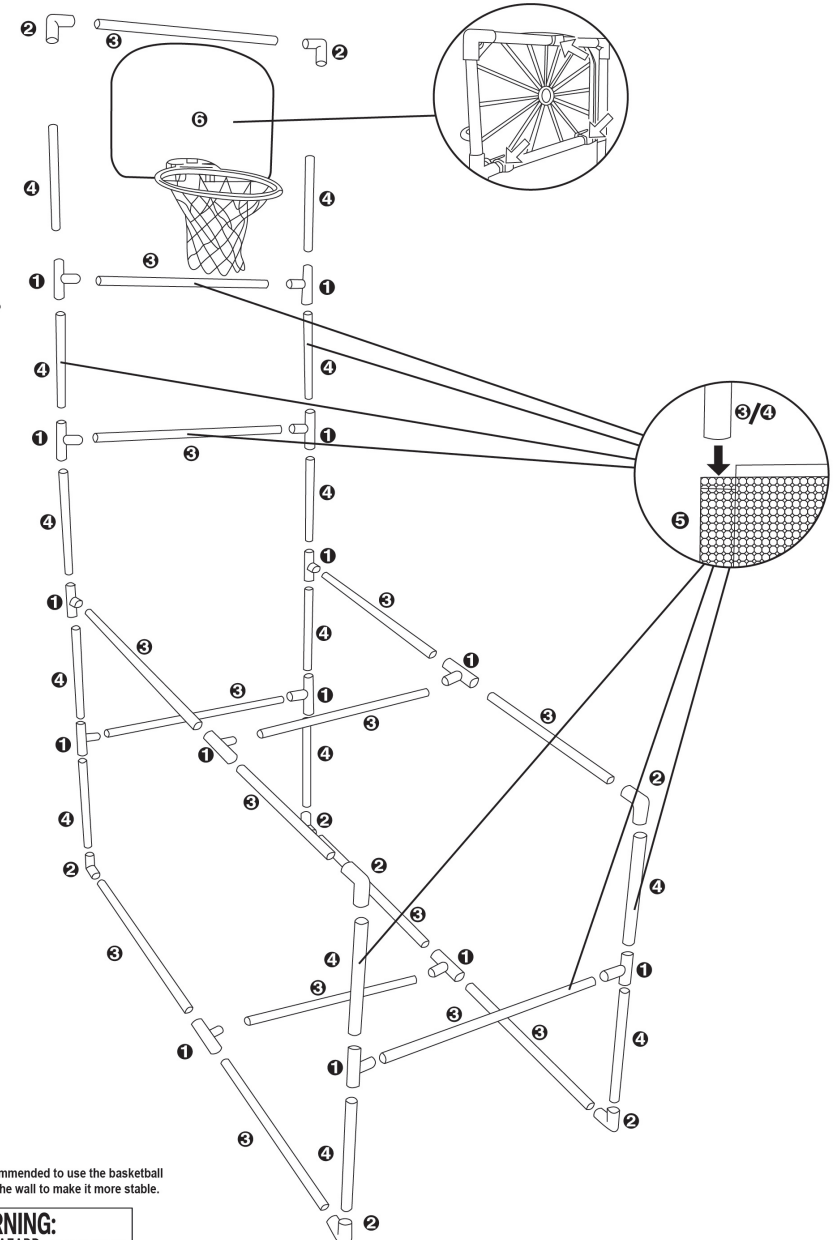

Assembly Instructions

WARNING:
CHOKING HAZARD - SMALL PARTS.
NOT FOR CHILDREN UNDER 3 YRS.

CAUTION: USE HAND PUMP ONLY. DO NOT OVER INFLATE BALL.

WARNING: FOR SAFETY REASONS, REMOVE ALL TAGS, LABELS AND PLASTIC FASTENERS BEFORE GIVING THIS TOY TO YOUR CHILD.

MADE IN CHINA

FOR AU / NZ: IMPORTED FOR KMART STORES IN AUSTRALIA AND NEW ZEALAND.

FOR USA: IMPORTED BY ANKO RETAIL INC. 19500 ALDERWOOD MALL PARKWAY LYNNWOOD WA 98036 UAS.

Keycode: 42-853-978

PLEASE KEEP PACKAGING AND INSTRUCTION MANUAL FOR FUTURE REFERENCE.

ADULT ASSEMBLY AND SUPERVISION REQUIRED. PRODUCT MAY VARY FROM THE IMAGE SHOWN.