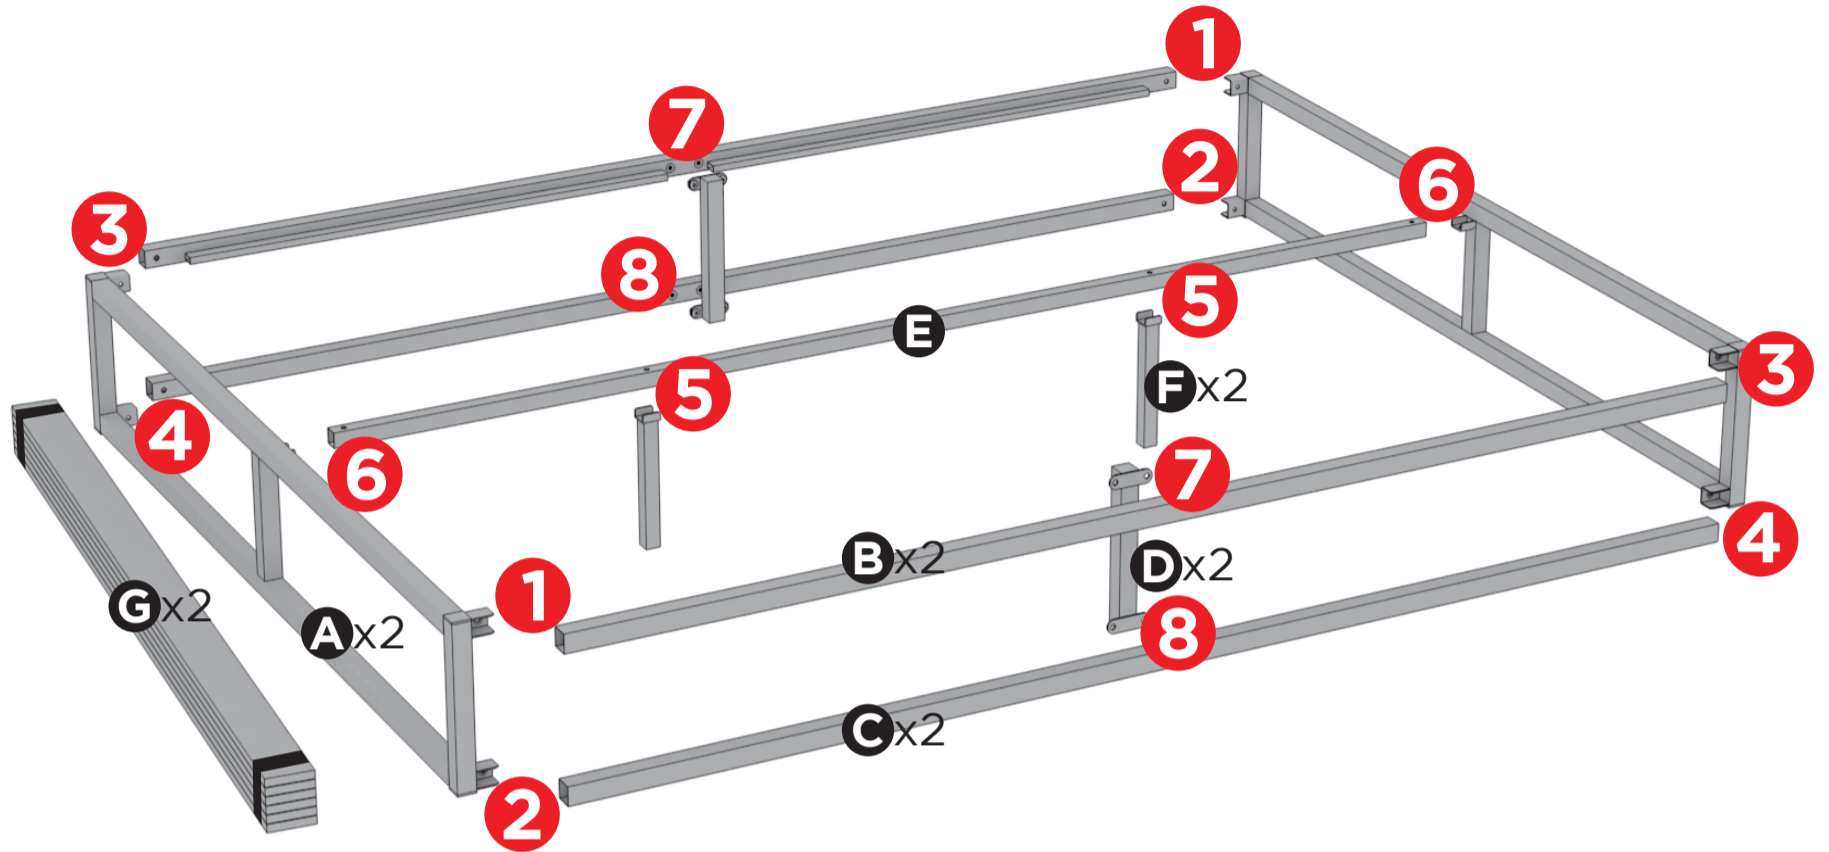

Easy as 1-2-3 Assembly Instruction

OLIVIA METAL BED BASE

Available in Double, Queen and King

Components

Need more help?

Get in touch so we can help you out.

AU: 7am - 5pm AEST Monday - Sunday (including public holidays)

1 2 3 ... 8

**Platform
Mattress Foundation**
Available in Double, Queen and King