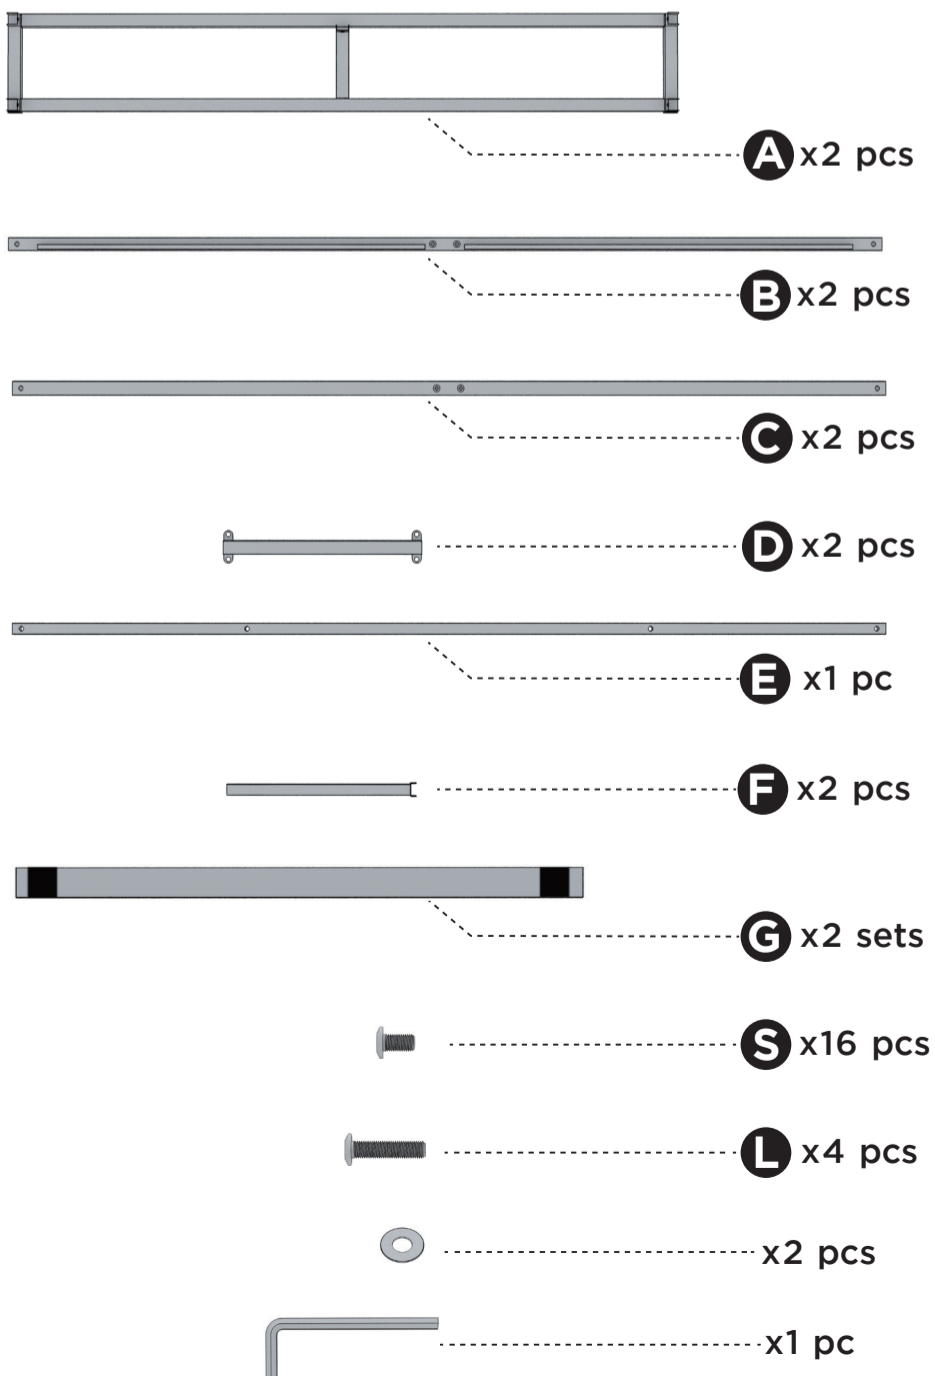

Easy as 1-2-3 Assembly Instruction

OLIVIA METAL BED BASE

Available in Double, Queen and King

Components

Need more help?

Get in touch so we can help you out.

AU: 7am - 5pm AEST Monday - Sunday (including public holidays)

1 2 3 ... 8

**Platform
Mattress Foundation**
Available in Double, Queen and King