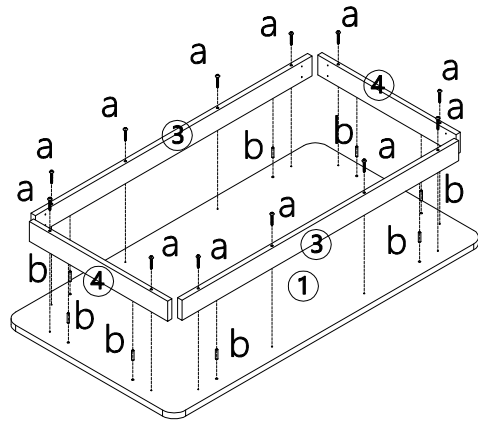

MAXIMUM SAFE LOAD: 30KGS FOR TOP PANEL, 10KGS FOR SHELF.

Hardware List

	a	4x55mm	12pcs
	b	6x30mm	8pcs
	c	4x25mm	16pcs

	d	6x55mm	8pcs
	e		4pcs

Do not tighten the screws fully during assembly.
Fully tighten screws after the final assembly steps.

	①	1PC		②	1PC
	③	2PCS		④	2PCS
	⑤	4PCS		⑥	4PCS

Step 1:

Step 2:

Step 3:

Step 4: