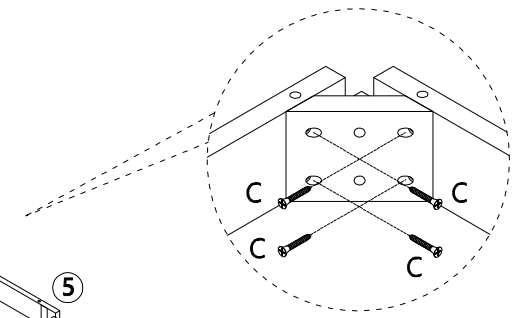

MAXIMUM SAFE LOAD: 30KGS FOR TOP PANEL, 10KGS FOR SHELF.

Hardware List

	a	4x55mm	12pcs
	b	6x30mm	8pcs
	c	4x25mm	16pcs

	d	6x55mm	8pcs
	e		4pcs

Do not tighten the screws fully during assembly.
Fully tighten screws after the final assembly steps.

	①	1PC		②	1PC
	③	2PCS		④	2PCS
	⑤	4PCS		⑥	4PCS

Step 1:

Step 2:

Step 3:

Step 4: