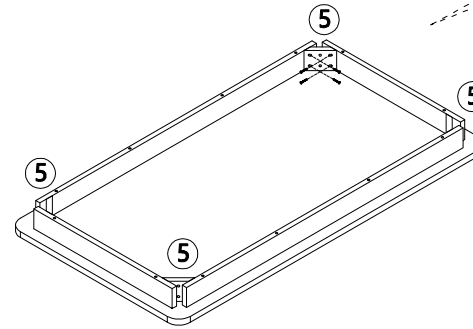

MAXIMUM SAFE LOAD: 30KGS FOR TOP PANEL, 10KGS FOR SHELF.

Hardware List

	a	4x55mm	12pcs
	b	6x30mm	8pcs
	c	4x25mm	16pcs

	d	6x55mm	8pcs
	e		4pcs

Do not tighten the screws fully during assembly.
Fully tighten screws after the final assembly steps.

	①	1PC		②	1PC
	③	2PCS		④	2PCS
	⑤	4PCS		⑥	4PCS

Step 1:

Step 2:

Step 3:

Step 4: