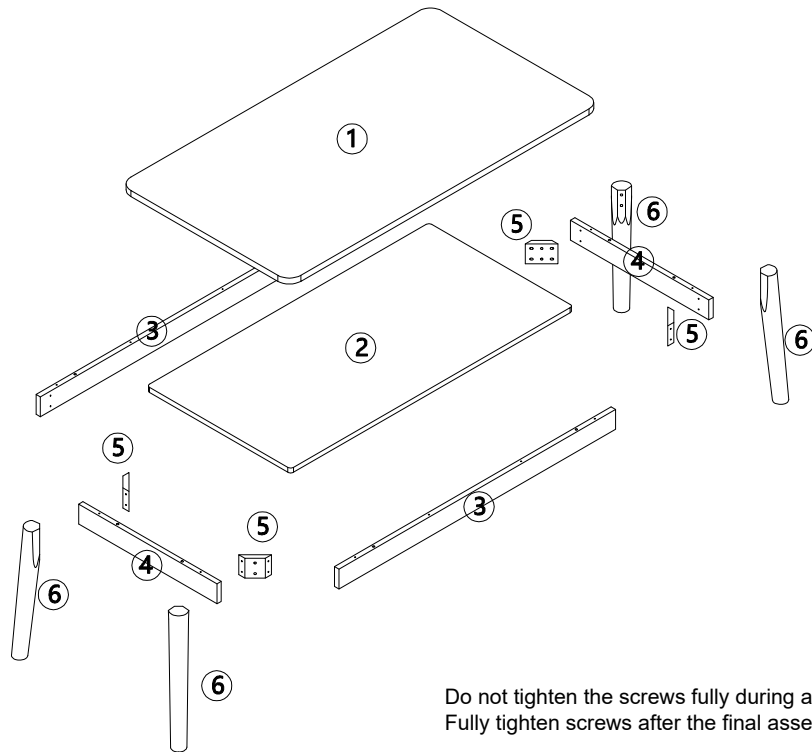

WARNING:

DO NOT STAND OR SIT ON THIS UNIT. DO NOT USE THIS UNIT UNLESS ALL BOLTS AND SCREWS ARE FIRMLY SECURED. DO NOT KNOCK OR DRAG THIS UNIT. USE ONLY ON A FLAT SURFACE. ADULT ASSEMBLY REQUIRED. FAILURE TO FOLLOW THESE WARNING COULD RESULT IN SERIOUS INJURY. THIS PACKAGE CONTAINS SMALL PARTS AND SHARP POINTS. KEEP AWAY FROM CHILDREN AND BABIES.

MAXIMUM SAFE LOAD: 30KGS FOR TOP PANEL, 10KGS FOR SHELF.

Hardware List

	a	4x55mm	12pcs
	b	6x30mm	8pcs
	c	4x25mm	16pcs

	d	6x55mm	8pcs
	e		4pcs

Do not tighten the screws fully during assembly.
Fully tighten screws after the final assembly steps.

	①	1PC		②	1PC
	③	2PCS		④	2PCS
	⑤	4PCS		⑥	4PCS

Step 1:

Step 2:

Step 3:

Step 4: