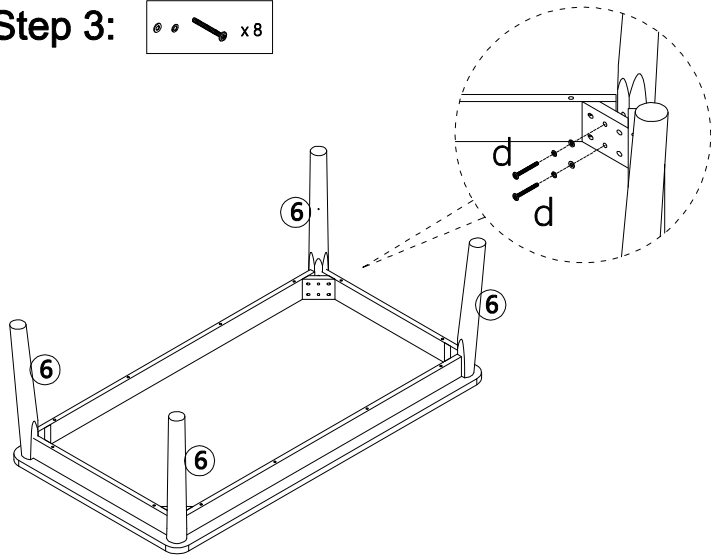

MAXIMUM SAFE LOAD: 30KGS FOR TOP PANEL, 10KGS FOR SHELF.

Hardware List

	a	4x55mm	12pcs
	b	6x30mm	8pcs
	c	4x25mm	16pcs

	d	6x55mm	8pcs
	e		4pcs

Do not tighten the screws fully during assembly.
Fully tighten screws after the final assembly steps.

	①	1PC		②	1PC
	③	2PCS		④	2PCS
	⑤	4PCS		⑥	4PCS

Step 1:

Step 2:

Step 3:

Step 4: