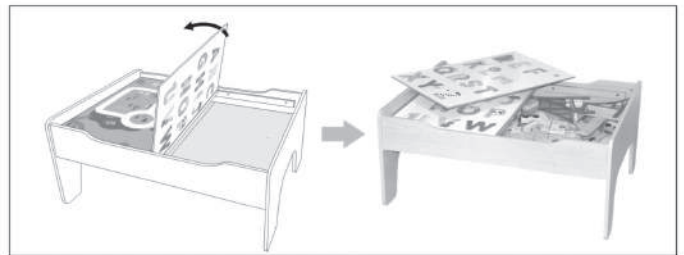

WARNING:
Adult assembly required due to small parts of screws and nuts. Do not sit or stand on the table.

13356KM-KM12
42942634
MADE IN CHINA