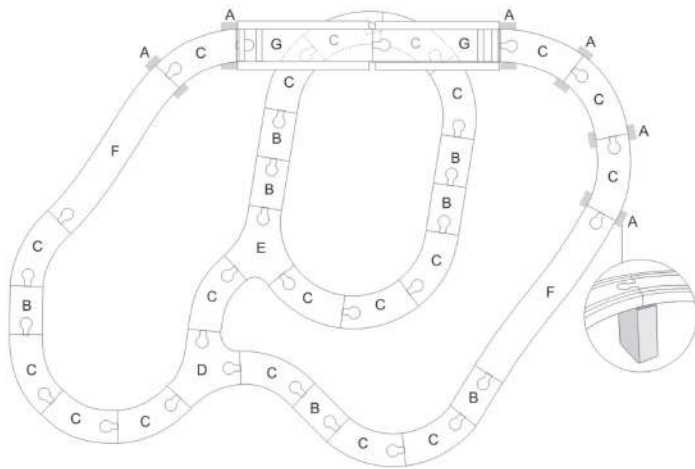

1+1C 210x297mm

BLK DIE CUT

Ages 3+ Years

WOODEN TRAIN SET

		Pieces			Pieces
A		6	E		1
B		7	F		2
C		19	G		2 in 1
D		1			

13356KM-KM12
42942634
MADE IN CHINA