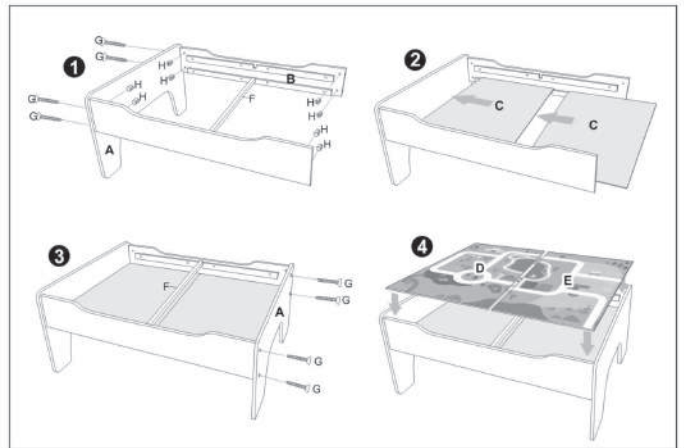

WARNING:
Adult assembly required due to small parts of screws and nuts. Do not sit or stand on the table.

13356KM-KM12
42942634
MADE IN CHINA