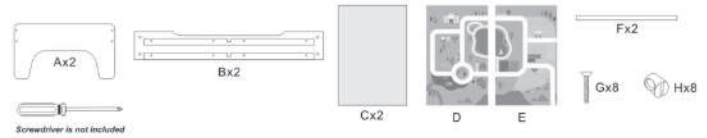

WARNING:
Adult assembly required due to small parts of screws and nuts. Do not sit or stand on the table.

13356KM-KM12
42942634
MADE IN CHINA