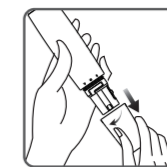

Picture 2

Head Replacement

Removing the Head: Hold the appliance body with one hand, with the other hand grab the trimmer head (be careful with the trimmer blade). Rotate the trimmer head counterclockwise until the disassembly signs align, pull the head to remove it (picture 3).

Install the Head: Hold the appliance with one hand and with the other hand grab the trimmer head (be careful with the trimmer blade). Align the Alignment Indicator on the appliance body with the Disassembly Indicator on the trimmer head and rotate it clockwise until the Alignment Indicator is aligned with the Install Indicator (picture 4).