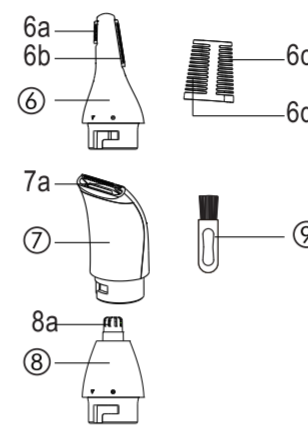

### ⚠ WARNING

- Do not use this appliance under the following conditions: children; persons with skin inflammation or skin diseases; persons with allergies; do not use the appliance on the eyelids or throat; on areas where epilation or where any surgery has been performed.
  - Do not press the trimming head with excessive force and do not use it repeatedly in the same area. Do not insert the Nose & Ears Trimmer Head too deep into the nose and ears.
  - If you feel any discomfort on your skin during or after using the appliance, stop using it and seek medical assistance if necessary.
  - Do not place the appliance in a hot or humid environment.
  - Do not attempt to modify, disassemble (except the removable parts), or repair the appliance by yourself for safety.
- **NOTE:** After using the appliance, you may notice a slight redness on the skin. Although this is normal, you can avoid skin irritation by moving the trimmer head gently against the direction of hair growth. Do not trim with excessive force. If after three days skin is still irritated, it is recommended to consult a doctor.

### Product Specifications:

Name: All-in-One Trimmer  
Model No.: TB-1753  
Type of Battery: 1xAA battery required (Not Included)

### Product Description:

- Short Hair Trimmer
- Blade Head Removal Buttons
- Head Removal Indicators
  - "▽" Disassembly Indicator
  - "○" Install Indicator
  - "■" Alignment Indicator
- Battery Removal Indicators
  - "▽" Disassembly Indicator
  - "○" Turn off Indicator
  - "■" Turn on Indicator
- Rotary Switch/Battery Cover
- Facial Trimmer Head
  - 6a) Short Blade
  - 6b) Long Blade
  - 6c) 3mm Eyebrow Comb
  - 6d) 5mm Eyebrow Comb
- Long Hair Trimmer
  - 7a) Trimmer Blade
- Nose & Ears Trimmer
  - 8a) Stainless Steel Blade
- Cleaning Brush
- Storage Case