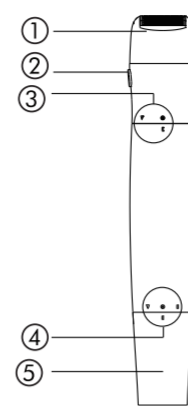

### Product Description:

- Short Hair Trimmer
- Blade Head Removal Buttons
- Head Removal Indicators
  - "▽" Disassembly Indicator
  - "○" Install Indicator
  - "■" Alignment Indicator
- Battery Removal Indicators
  - "▽" Disassembly Indicator
  - "○" Turn off Indicator
  - "■" Turn on Indicator
- Rotary Switch/Battery Cover
- Facial Trimmer Head
  - 6a) Short Blade
  - 6b) Long Blade
  - 6c) 3mm Eyebrow Comb
  - 6d) 5mm Eyebrow Comb
- Long Hair Trimmer
  - 7a) Trimmer Blade
- Nose & Ears Trimmer
  - 8a) Stainless Steel Blade
- Cleaning Brush
- Storage Case