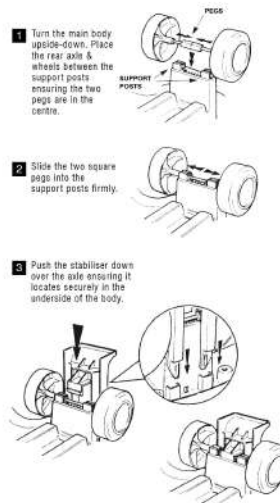

PARENTAL WARNINGS

DO NOT USE THIS TOY RIDE ON UNTIL YOU HAVE READ THE FOLLOWING PRECAUTIONS.

1. DO NOT LET CHILDREN PLAY IN THE STREET.
2. DO NOT USE THIS TOY RIDE ON, ON OR NEAR A SLOPE.
3. DO NOT LET CHILDREN PLAY ON STAIRS, PORCHES OR ANYWHERE ELSE WHERE A CHILD MIGHT FALL.
4. WHEN USING THIS PRODUCT, CHILDREN SHOULD BE UNDER ADULT SUPERVISION AT ALL TIMES.
5. DO NOT USE TOY RIDE ON NEAR STOVES, HEATERS, IRONING BOARDS, POOLS OR NEAR ANY OTHER HOT OR DANGEROUS OBJECTS.
6. DO NOT LEAVE TOY RIDE ON OUTSIDE, PLEASE PROTECT IT FROM THE WEATHER.
7. USE OUTDOORS ONLY DURING DAYLIGHT HOURS.
8. DO NOT BUMP INTO WALLS, POLES, ETC. IT COULD CAUSE POSSIBLE INJURY AND/OR DAMAGE TO THE RIDE ON.
9. CAUTION AND CARE MUST BE TAKEN IN THE UNPACKING AND ASSEMBLY OF THIS PRODUCT. BECAUSE OF SMALL AND DANGEROUS PARTS AND PACKAGING MATERIAL, ADULT ASSEMBLY IS REQUIRED.
10. FOR AGE 1 TO 3 YEARS.
11. MAXIMUM USER WEIGHT: 20KG.
12. WARNING! NOT TO BE USED BY CHILDREN OVER 36 MONTHS BECAUSE OF ITS INSUFFICIENT STRENGTH.
13. AN ADULT SHOULD CARRY OUT CHECKS AND MAINTENANCE OF THE MAIN PARTS AT REGULAR INTERVALS. IF THESE CHECKS ARE NOT CARRIED OUT, THE RIDE ON COULD OVERTURN OR CAUSE A FALL.

PLEASE READ BEFORE ASSEMBLING- TO BE ASSEMBLED BY AN ADULT