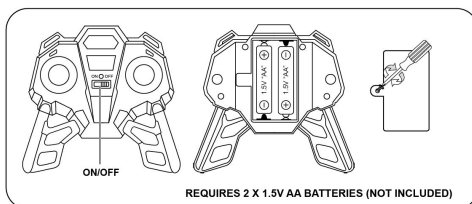

INSTALLING BATTERIES IN THE TRANSMITTER:

1. 1 - Open the battery compartement.
2. 2 - Insert 2 x 1.5V AA batteries with correct + and - polarities.
3. 3 - Close the cover.