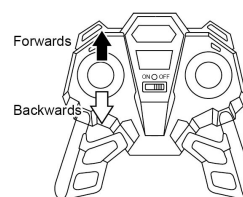

8. How to move forwards or backwards:

Push the throttle trigger up, the boat will move forwards.

Pull the throttle trigger down, the boat will move backwards.