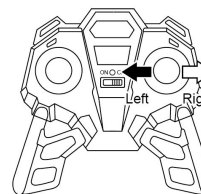

9. Turn left or right:

Push the direction lever left, the boat will turn left.

Push the direction lever right, the boat will turn right.