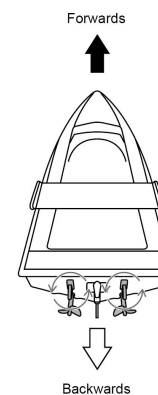

8. How to move forwards or backwards:

Push the throttle trigger up, the boat will move forwards.

Pull the throttle trigger down, the boat will move backwards.