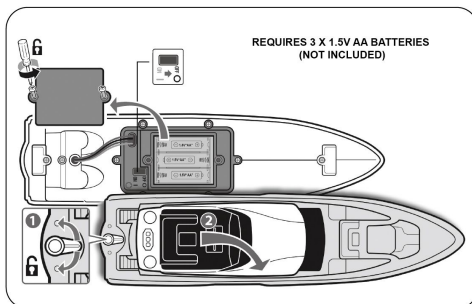

INSTALLING BATTERIES IN THE BOAT:

1. 1 - Unlock the safety lock.
2. 2 - Remove the hull.
3. 3 - Open the battery compartment.
4. 4 - Insert 3 x 1.5V AA batteries with correct + and - polarities.
5. 5 - Close the cover.