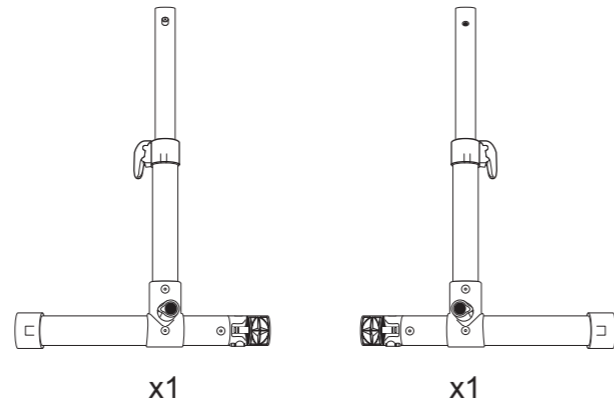

3+ Years

Next To You Doll Cot

Safety Notes

WARNING: CHOKING HAZARD - Small parts, not suitable for children under 3 years. **CAUTION:** This item is a toy and should only be used with dolls. Not suitable for babies, children or pets. Assembly must be carried out by adults only. Please check condition of item regularly, discontinue use of the item if excessive wear and tear is found. Keep these details for further reference. For safety reasons, remove all tags, labels and plastic fasteners before giving this toy to your child. Product may vary slightly from image shown.

Care Notes

This fabric should not be machine-washed. Please wipe clean using a damp cloth with mild detergent if necessary.

MADE IN CHINA

Part List

Assembly Instructions