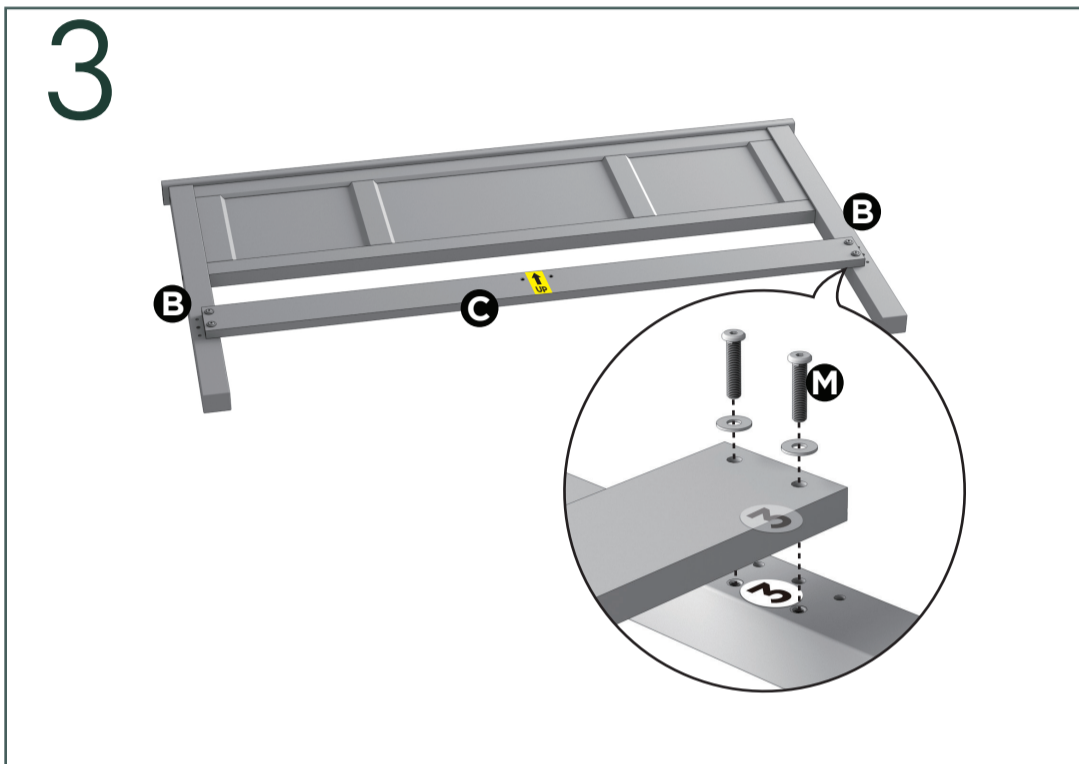

Store queries and store experience feedback

Product queries

7am - 6pm AEST Monday - Friday (except public holidays)

Love it! Share it! kmart.com.au

Key Code:43071302/43071296

9

10

11