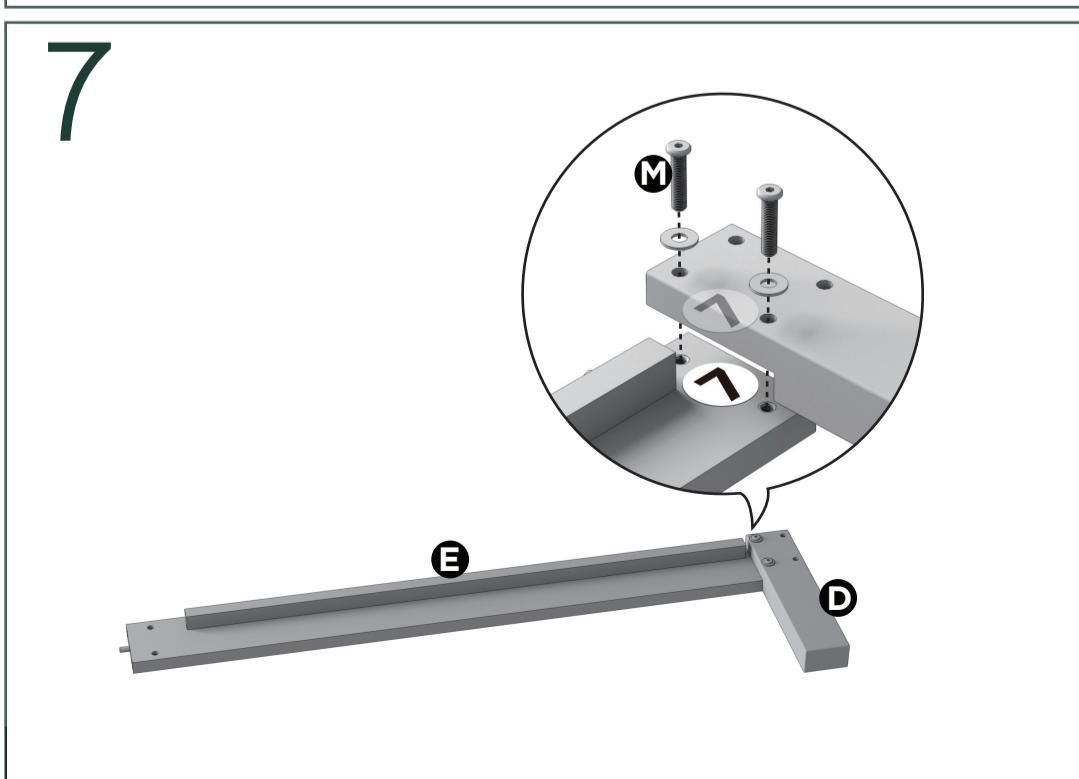

Store queries and store experience feedback

Product queries

7am - 6pm AEST Monday - Friday (except public holidays)

Love it! Share it! kmart.com.au

Key Code:43071302/43071296

9

10

11