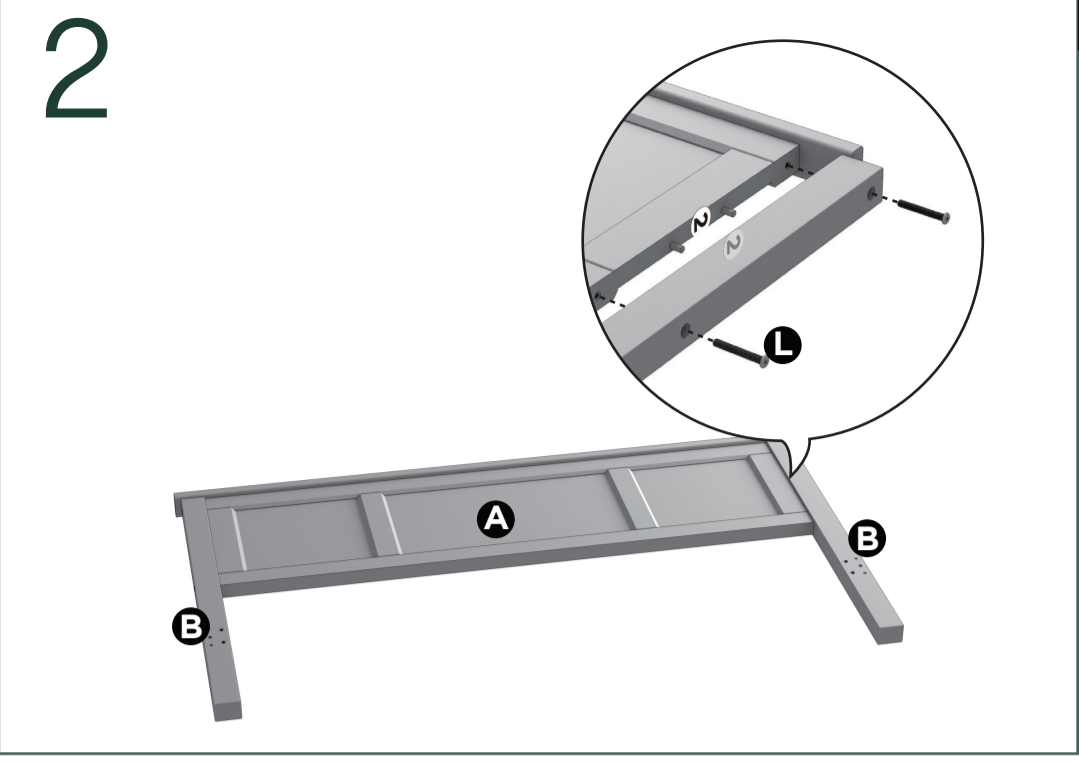

Store queries and store experience feedback

Product queries

7am - 6pm AEST Monday - Friday (except public holidays)

Love it! Share it! kmart.com.au

Key Code:43071302/43071296

9

10

11