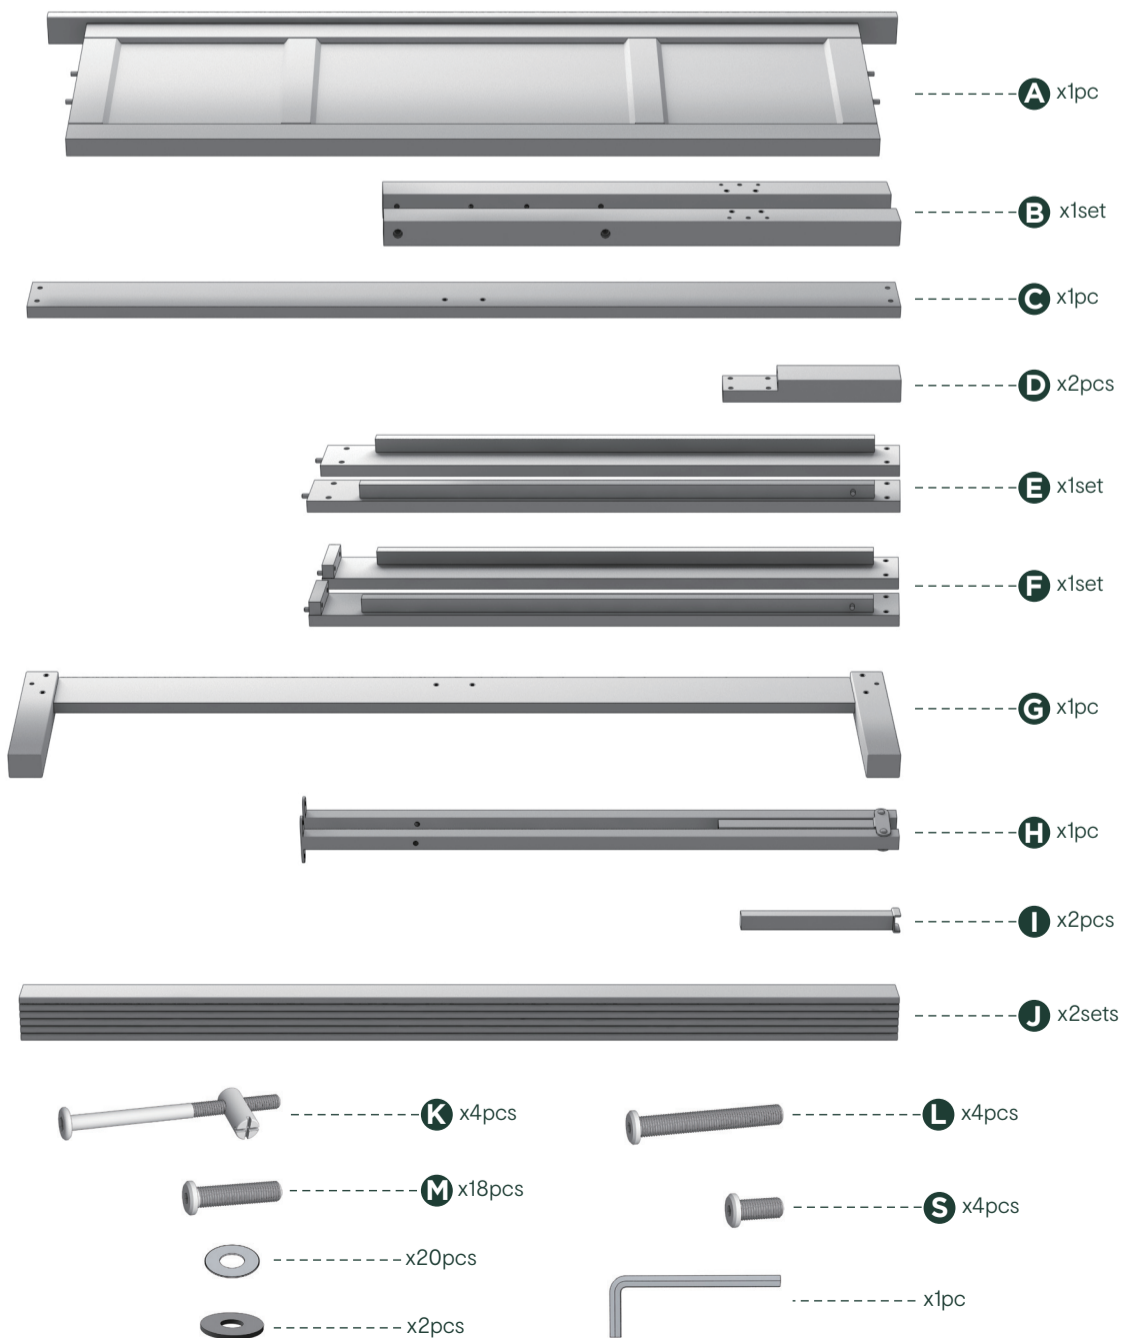

Easy as 1-2-3 Assembly Instruction

Numbers must Match for Secure Assembly

FPWNH5-12-2

Components

Need more help?

Get in touch so we can help you out.

AU: 7am - 5pm AEST Monday - Sunday (including public holidays)

12

13

14

15

16

17

18

19