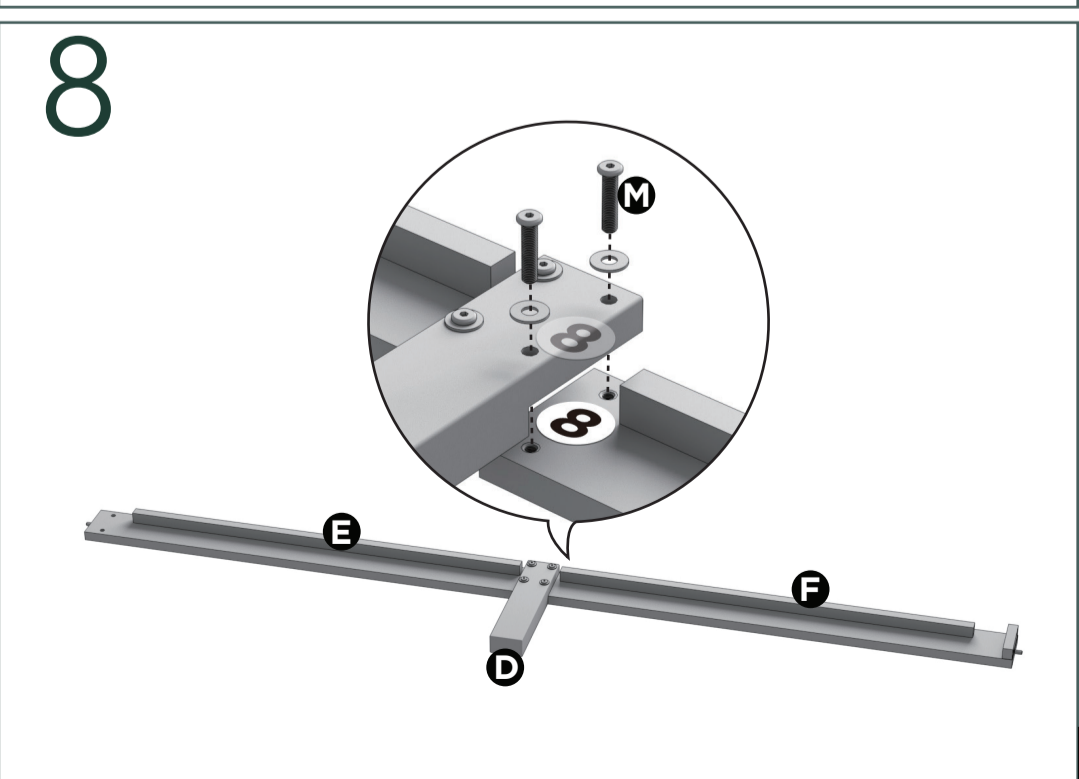

Store queries and store experience feedback

Product queries

7am - 6pm AEST Monday - Friday (except public holidays)

Love it! Share it! kmart.com.au

Key Code:43071302/43071296

9

10

11