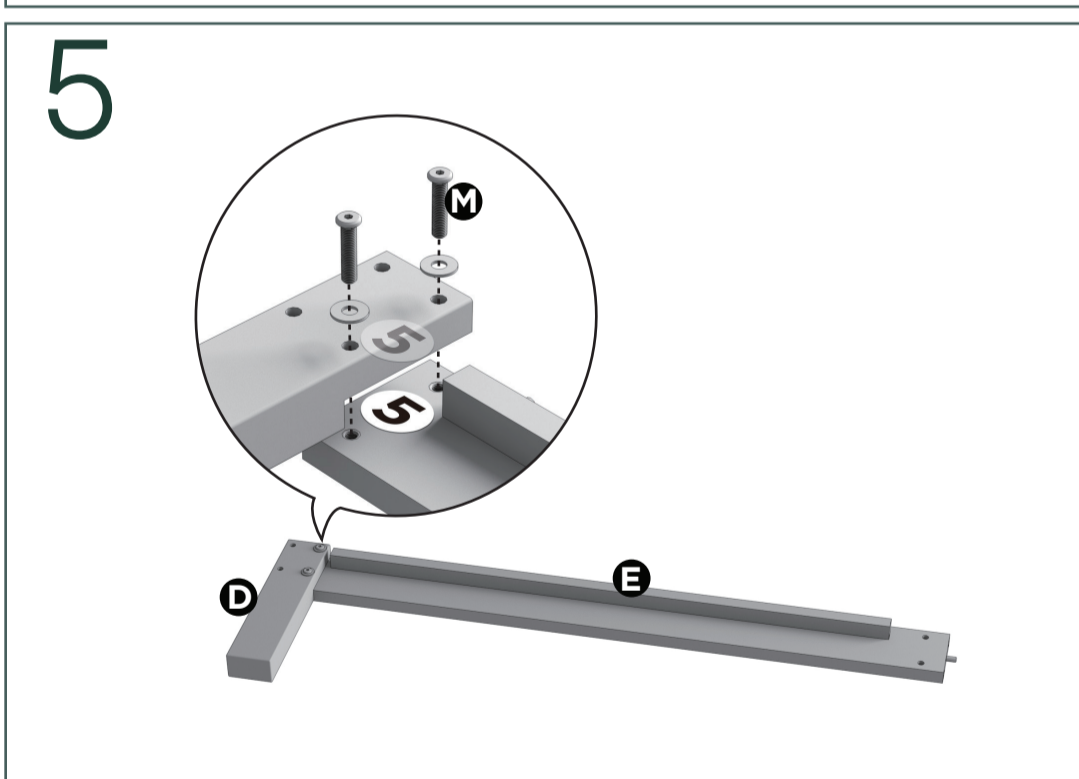

Store queries and store experience feedback

Product queries

7am - 6pm AEST Monday - Friday (except public holidays)

Love it! Share it! kmart.com.au

Key Code:43071302/43071296

9

10

11