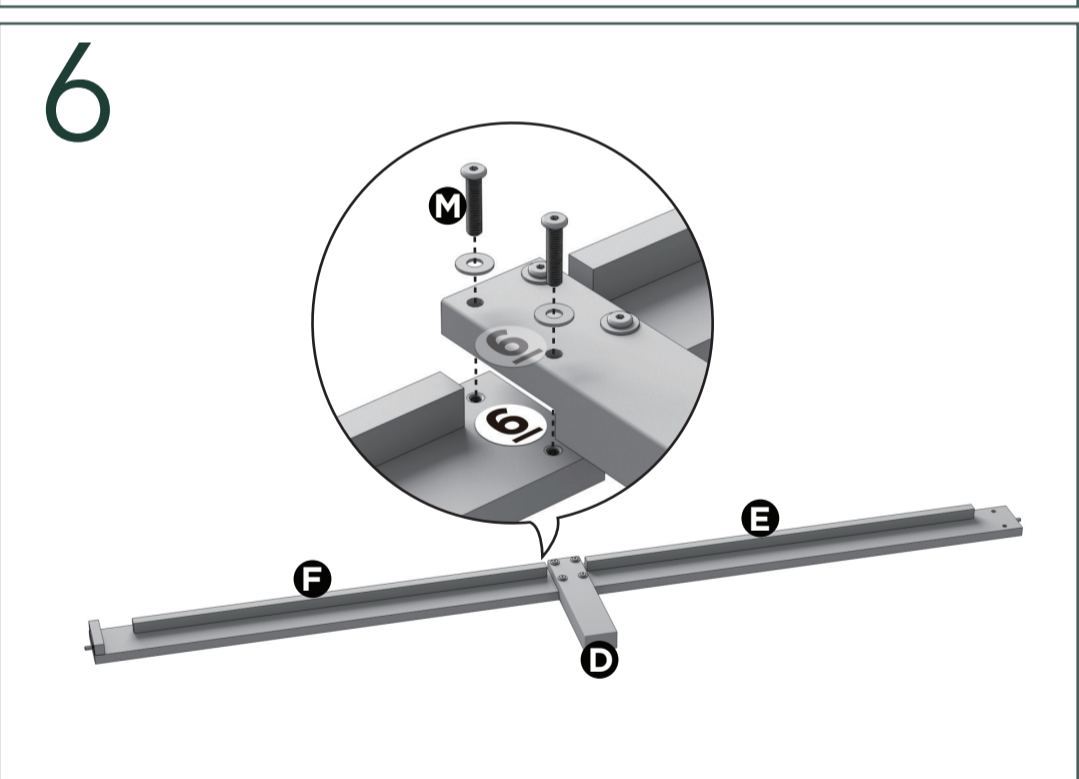

Store queries and store experience feedback

Product queries

7am - 6pm AEST Monday - Friday (except public holidays)

Love it! Share it! kmart.com.au

Key Code:43071302/43071296

9

10

11