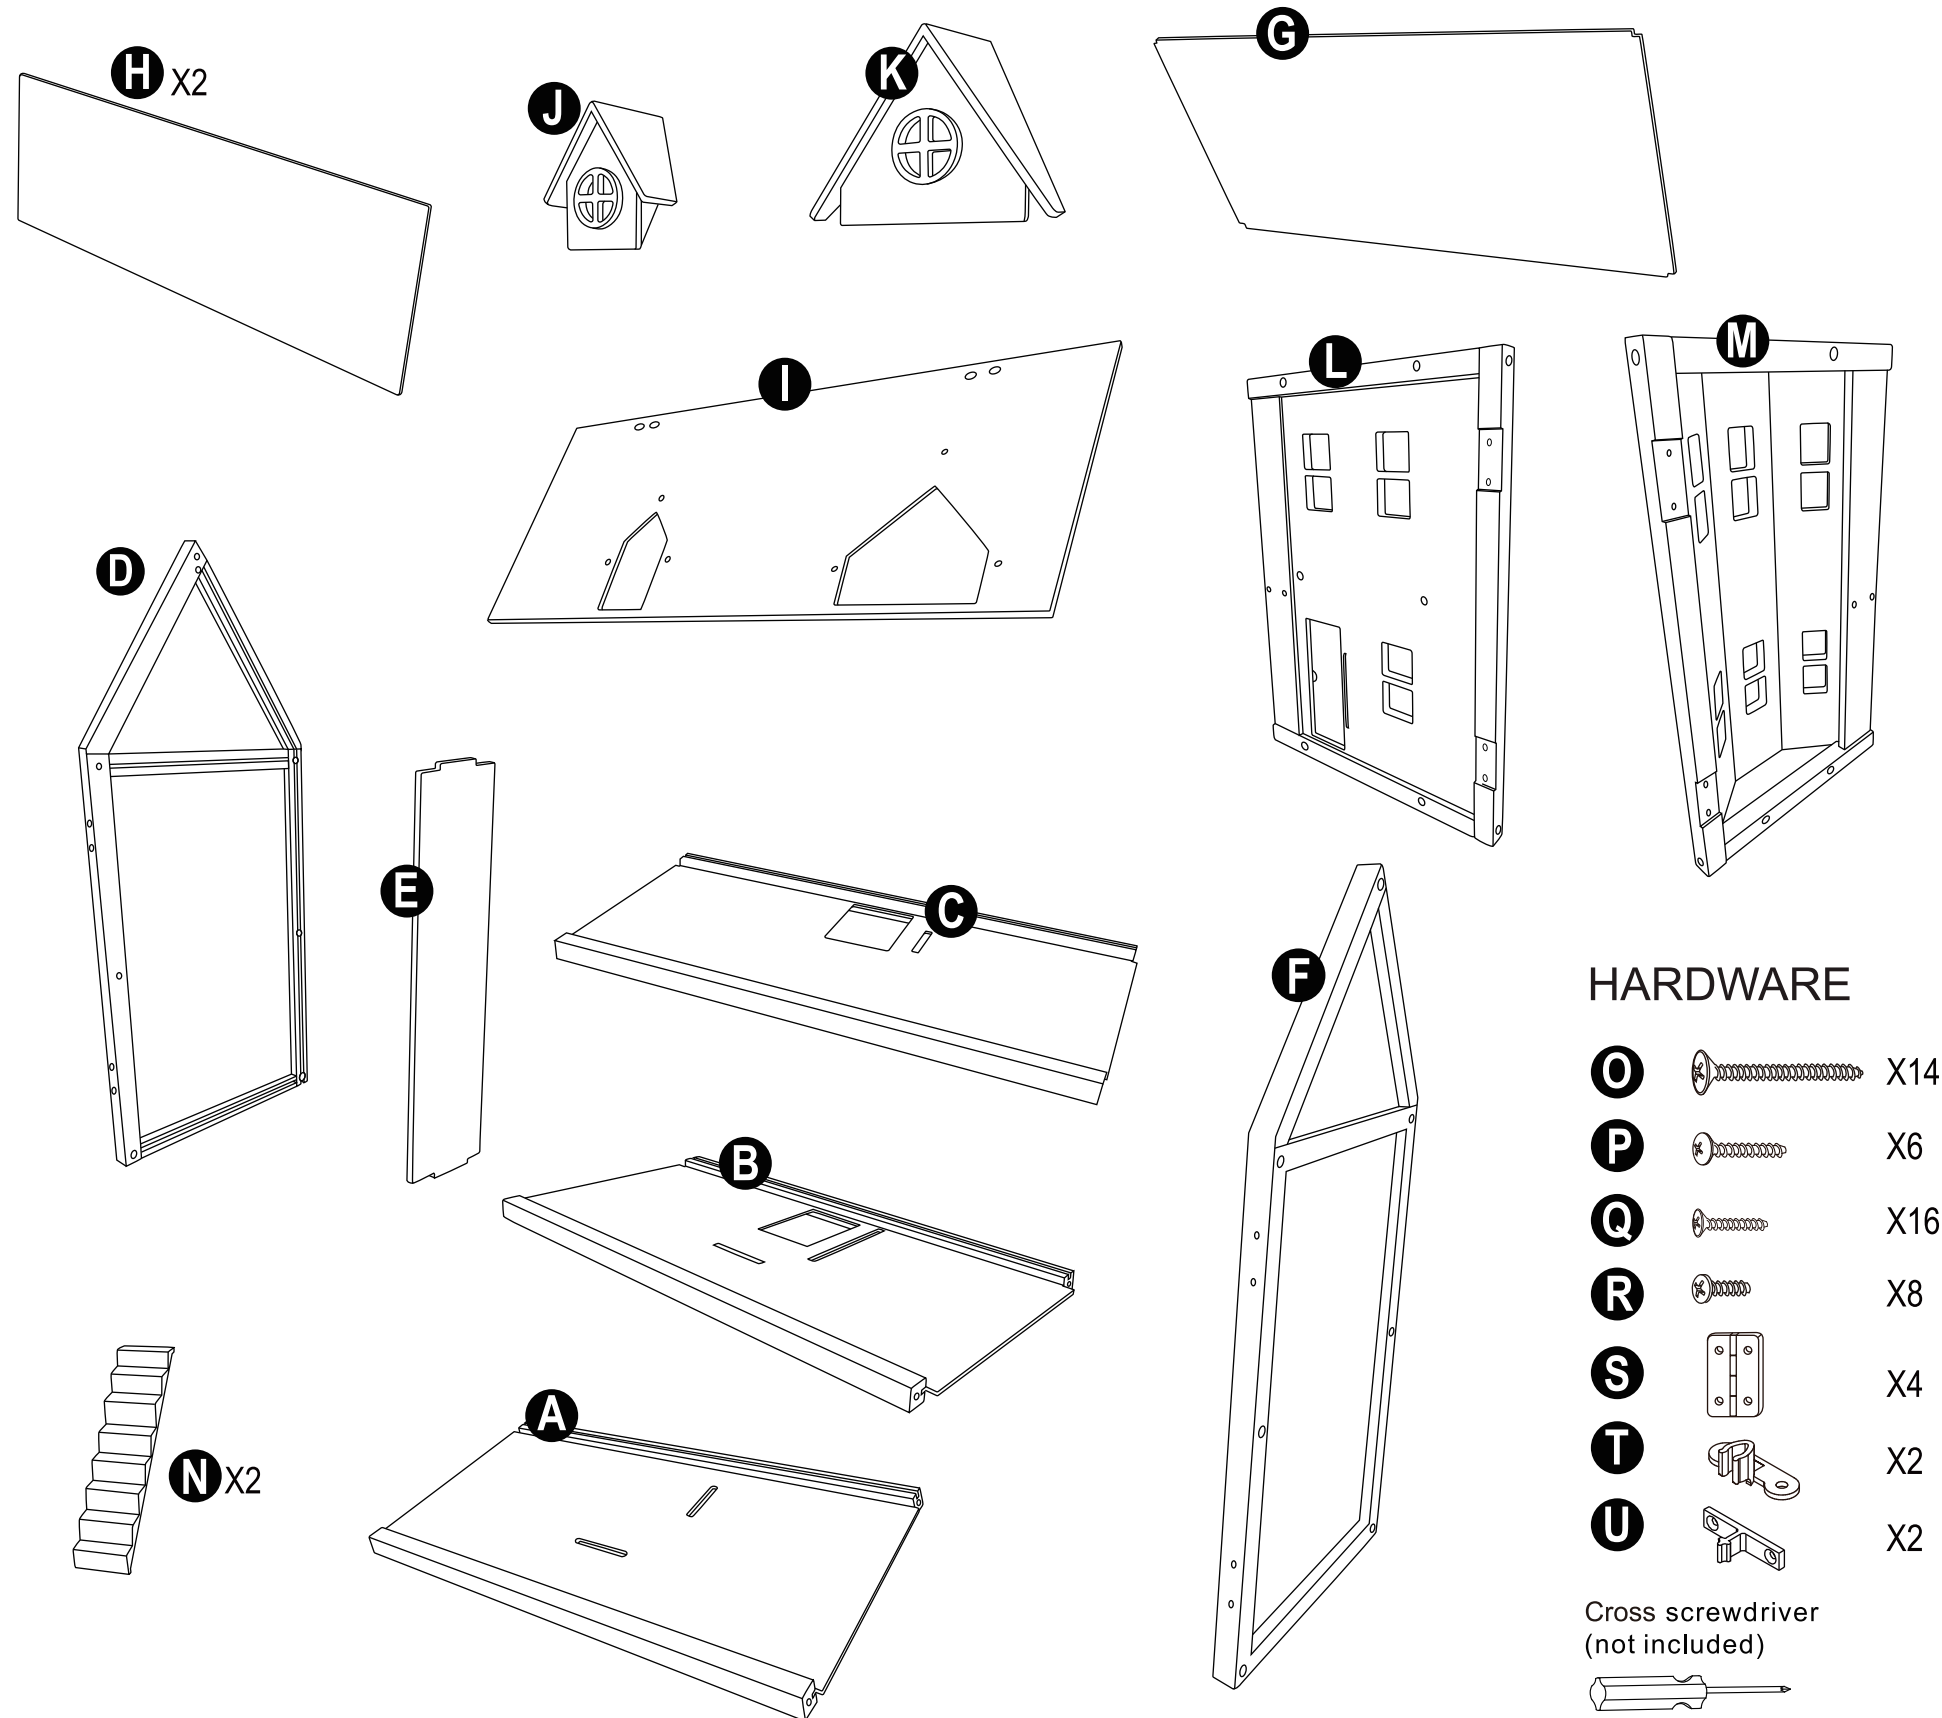

MANSION DOLLHOUSE

Assembly Instructions

Keycode: 43074235

3Y+

HARDWARE

- O**  X14
- P**  X6
- Q**  X16
- R**  X8
- S**  X4
- T**  X2
- U**  X2

Cross screwdriver
(not included)

WARNING: CHOKING HAZARD - SMALL PARTS,
NOT FOR CHILDREN UNDER 3 YEARS.

CAUTION: PLEASE CHECK CONDITION OF PRODUCT
REGULARLY, AS SCREWS MAY LOOSEN WITH USE OVER TIME.
TIGHTEN SCREW FITTINGS IF NECESSARY.

WARNING: ADULT ASSEMBLY IS REQUIRED.
UNASSEMBLED PARTS CONTAIN SCREWS AND WITH
FUNCTIONAL SHARP POINTS, PLEASE KEEP
UNASSEMBLED PARTS AWAY FROM SMALL CHILDREN

WARNING: FOR SAFETY REASONS, REMOVE ALL TAGS,
LABELS AND PLASTIC FASTENERS BEFORE GIVING THIS TOY
TO YOUR CHILD.

KEYCODE:43074235
MADE IN CHINA
© KMART AUSTRALIA LIMITED

①

②

③

④

⑤

⑥

7

8

9

10

11

12

13

14