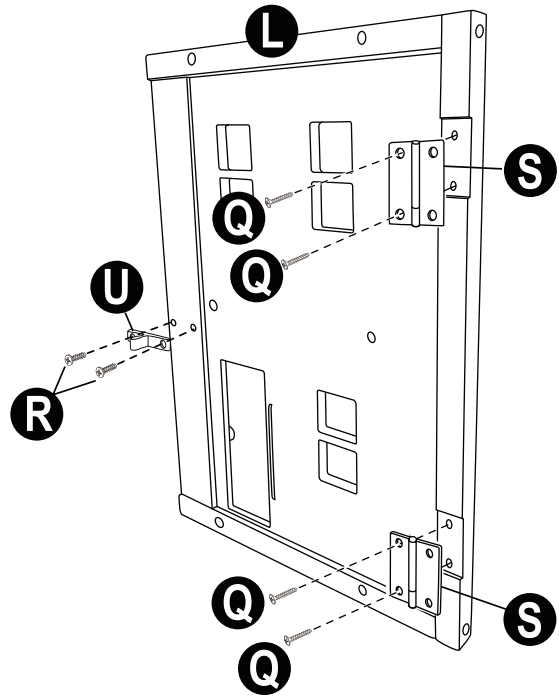

MANSION DOLLHOUSE

Assembly Instructions

Keycode: 43074235

3Y+

HARDWARE

- O**  X14
- P**  X6
- Q**  X16
- R**  X8
- S**  X4
- T**  X2
- U**  X2

Cross screwdriver
(not included)

WARNING: CHOKING HAZARD - SMALL PARTS,
NOT FOR CHILDREN UNDER 3 YEARS.

CAUTION: PLEASE CHECK CONDITION OF PRODUCT
REGULARLY, AS SCREWS MAY LOOSEN WITH USE OVER TIME.
TIGHTEN SCREW FITTINGS IF NECESSARY.

WARNING: ADULT ASSEMBLY IS REQUIRED.
UNASSEMBLED PARTS CONTAIN SCREWS AND WITH
FUNCTIONAL SHARP POINTS, PLEASE KEEP
UNASSEMBLED PARTS AWAY FROM SMALL CHILDREN

WARNING: FOR SAFETY REASONS, REMOVE ALL TAGS,
LABELS AND PLASTIC FASTENERS BEFORE GIVING THIS TOY
TO YOUR CHILD.

KEYCODE:43074235
MADE IN CHINA
© KMART AUSTRALIA LIMITED

①

②

③

④

⑤

⑥