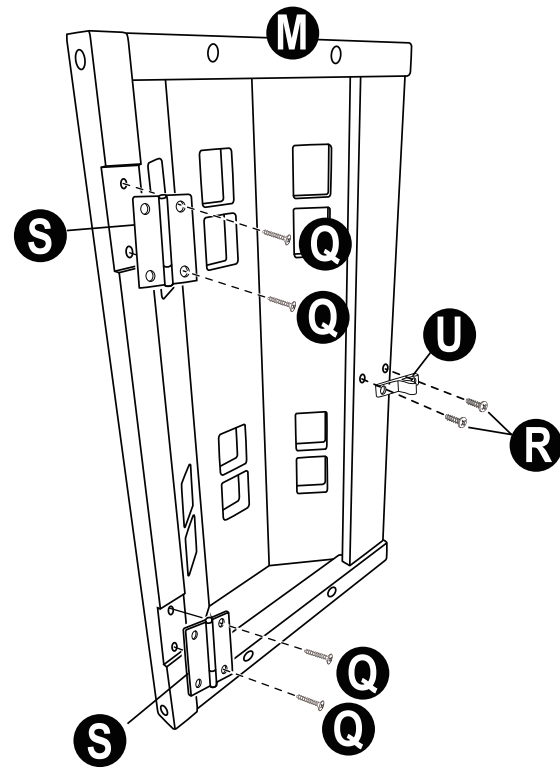

MANSION DOLLHOUSE

Assembly Instructions

Keycode: 43074235

3Y+

HARDWARE

- O**  X14
- P**  X6
- Q**  X16
- R**  X8
- S**  X4
- T**  X2
- U**  X2

Cross screwdriver
(not included)

WARNING: CHOKING HAZARD - SMALL PARTS,
NOT FOR CHILDREN UNDER 3 YEARS.

CAUTION: PLEASE CHECK CONDITION OF PRODUCT
REGULARLY, AS SCREWS MAY LOOSEN WITH USE OVER TIME.
TIGHTEN SCREW FITTINGS IF NECESSARY.

WARNING: ADULT ASSEMBLY IS REQUIRED.
UNASSEMBLED PARTS CONTAIN SCREWS AND WITH
FUNCTIONAL SHARP POINTS, PLEASE KEEP
UNASSEMBLED PARTS AWAY FROM SMALL CHILDREN

WARNING: FOR SAFETY REASONS, REMOVE ALL TAGS,
LABELS AND PLASTIC FASTENERS BEFORE GIVING THIS TOY
TO YOUR CHILD.

KEYCODE:43074235
MADE IN CHINA
© KMART AUSTRALIA LIMITED

①

②

③

④

⑤

⑥