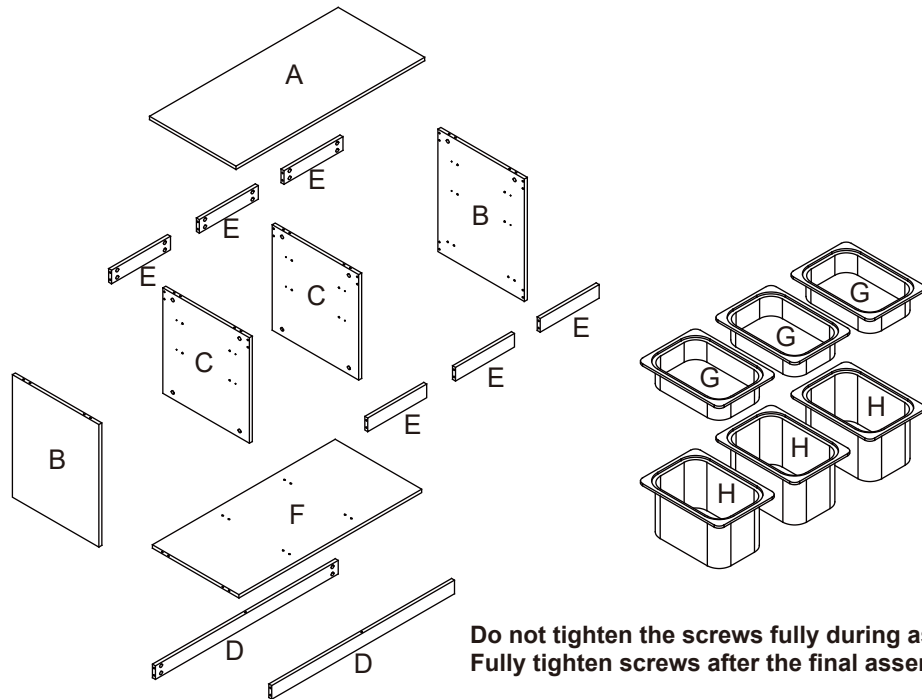

Assembly Instructions

43109838-STORAGE UNIT WITH 6 TUBS OAK LOOK

WARNING: DO NOT STAND, SIT OR LEAN ON THE UNIT. DO NOT USE THIS UNIT AS A STEP LADDER. ENSURE THIS UNIT IS USED ONLY ON A FLAT SURFACE. DO NOT USE THIS UNIT UNLESS ALL BOLTS AND SCREWS ARE FIRMLY SECURED. DO NOT PLACE HOT OBJECTS SUCH AS COFFEE CUPS DIRECTLY ON THE SURFACE OF THIS FURNITURE ITEM. THIS ITEM IS FOR STORAGE PURPOSE ONLY. FAILURE TO FOLLOW THESE WARNINGS COULD RESULT IN SERIOUS INJURY. CONTAINS SMALL PARTS. IT IS TO BE ASSEMBLED BY AN ADULT.

CARE INSTRUCTIONS: WIPE CLEAN WITH A SOFT DAMP CLOTH. NEVER USE SCOURERS, ABRASIVES OR CHEMICAL SOLVENTS. KEEP AWAY FROM MOISTURE AND DIRECT SUNLIGHT. STORE IN A DRY PLACE FOR INDOOR USE ONLY.

MAXIMUM SAFE LOAD: 10KGS FOR TOP PANEL, 5KGS FOR BIG AND SMALL TUBS, MAXIMUM LOADING 40KGS.

Hardware list

	a	6X35mm	48PCS
	b	15X10mm	48PCS
	c	3X12mm	24PCS
	d	8X30mm	18PCS
	e		12PCS

Do not tighten the screws fully during assembly.
Fully tighten screws after the final assembly steps

A	1 PC	B	2 PCS	C	2 PCS
D	2 PCS	E	6 PCS	F	1 PC
G	3 PCS	H	3 PCS