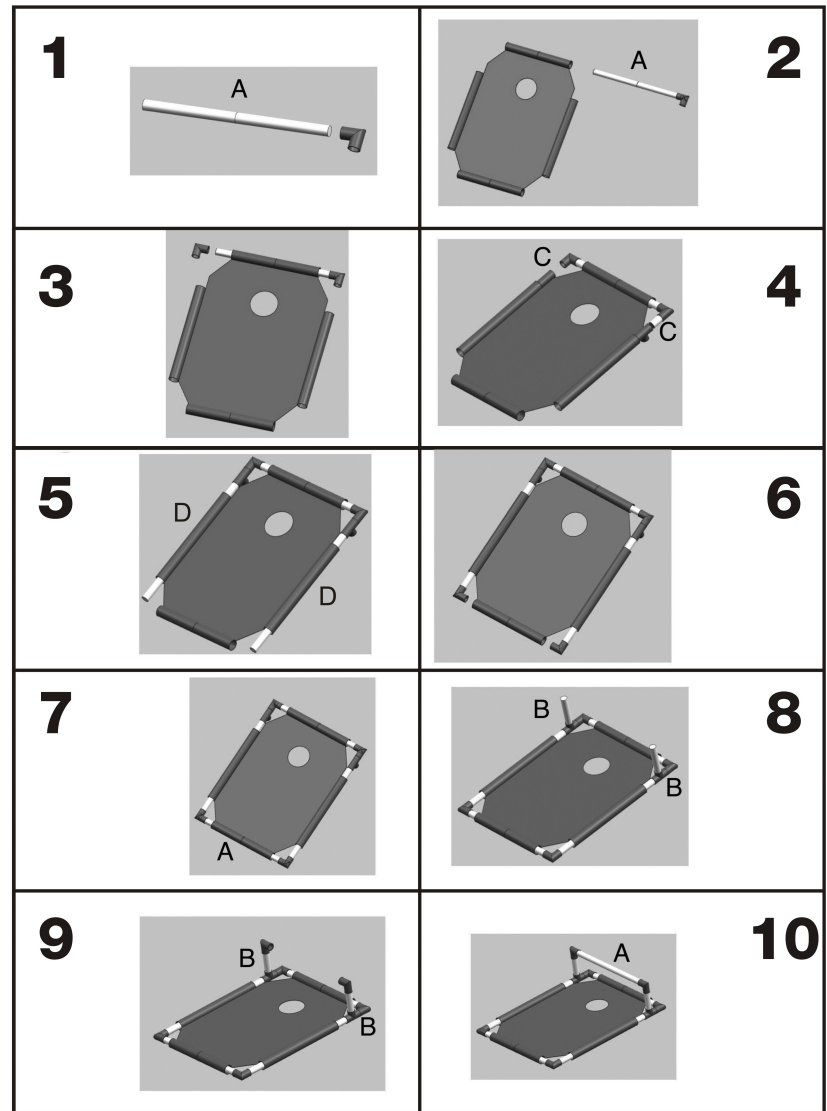

148 mm

210 mm

# CORNHOLE SET

AGES  
**6+**

INCLUDES 6 BEAN BAGS AND 1 TARGET

## CONTENTS:

<p>A</p>  <p>3pcs</p>	<p>B</p>  <p>2pcs</p>	<p>C</p>  <p>2pcs</p>
<p>D</p>  <p>2pcs</p>	 <p>6pcs</p>	 <p>2pcs</p>
 <p>Structure-1pc</p>	 <p>4pcs</p>	 <p>6pcs</p>

### Remark:

- A. The middle sized tube x 3
- B. The shortest tube x 2
- D. The longest tube x 2

FOR AU / NZ: IMPORTED FOR KMART STORES IN AUSTRALIA AND NEW ZEALAND. **MADE IN CHINA**

**WARNING:** REQUIRES ADULT ASSEMBLY. USE UNDER ADULT SUPERVISION.