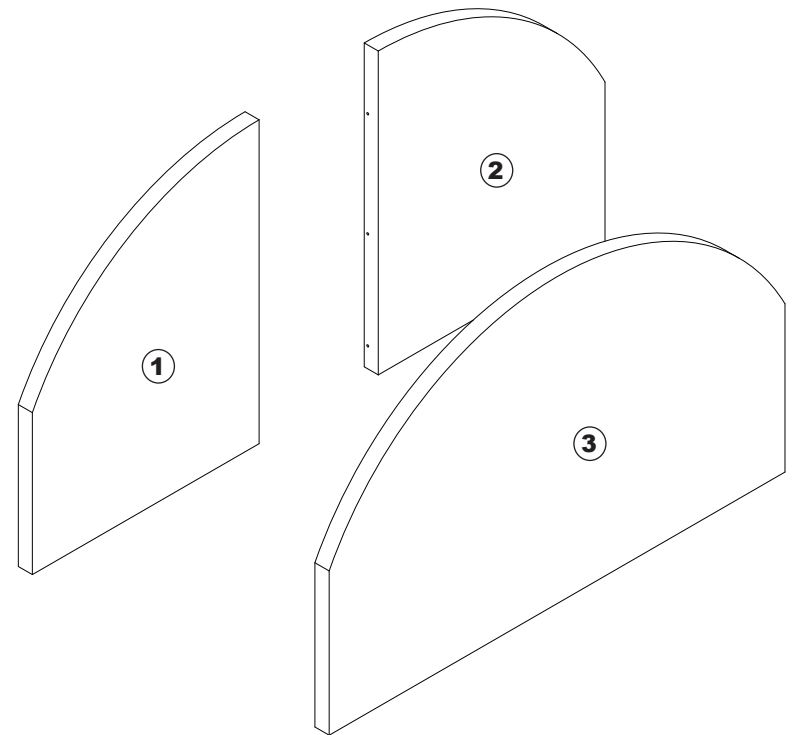

## WARNING:

DO NOT STAND ON THE BEDHEAD SURFACE. TIGHTEN ALL THE SCREWS BEFORE USE. FAILURE TO FOLLOW THESE WARNINGS COULD RESULT IN SERIOUS INJURY.

## Hardware list

	A	M8X45mm	3 PCS		C		3 PCS
	B	20X1.2mm	3 PCS		D	5mm	1 PC

## Parts List

		
①	②	③
1PC	1PC	1 PC

**STEP 1** A-x3 B-x3 C-x3

**STEP 2**

**STEP 3**