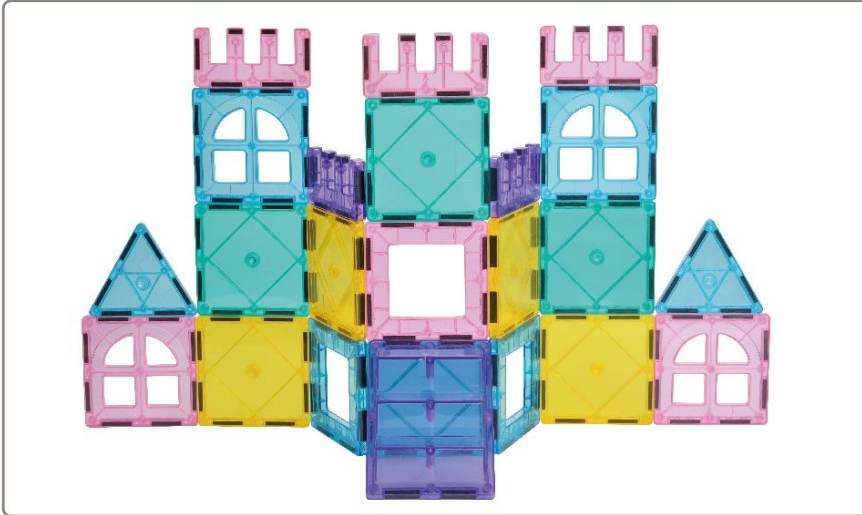

MAGNETIC CASTLE SET 23PCS

Basic Component

8pcs

3pcs

4pcs

1pcs

2pcs

5pcs

WARNING: THIS TOY CONTAINS MAGNET OR MAGNET COMPONENTS. MAGNETS STICKING TOGETHER OR BECOMING ATTACHED TO A METALLIC OBJECT INSIDE THE HUMAN BODY CAN CAUSE SERIOUS OR FATAL INJURY. SEEK IMMEDIATE MEDICAL HELP IF MAGNETS ARE SWALLOWED OR INHALED.