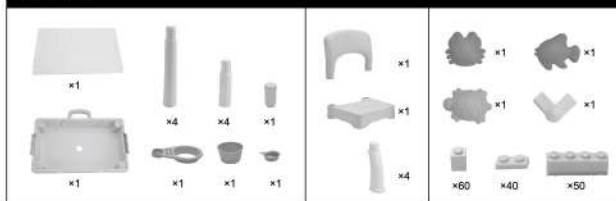

3+
years

Construction Activity Table

Assembly instructions

PARTS

ASSEMBLY INSTRUCTIONS

WARNING: FOR SAFETY REASONS, REMOVE ALL TAGS, LABELS, AND PLASTIC FASTENERS BEFORE GIVING THIS TOY TO YOUR CHILD.

WARNING: ASSEMBLY AND DISASSEMBLY OF THE TABLE MUST BE CARRIED OUT BY ADULTS ONLY.

WARNING: DO NOT STAND ON THE CHAIR. DO NOT SIT OR STAND ON THE TABLE. MAXIMUM LOAD FOR CHAIR: 30KG. THIS IS A TOY TABLE. PLEASE USE AS INTENDED. ADULT SUPERVISION REQUIRED.

MADE IN CHINA KEYCODE: 43139057
PRODUCT MAY VARY FROM THE IMAGE SHOWN.
PLEASE KEEP PACKAGING FOR FUTURE REFERENCE.