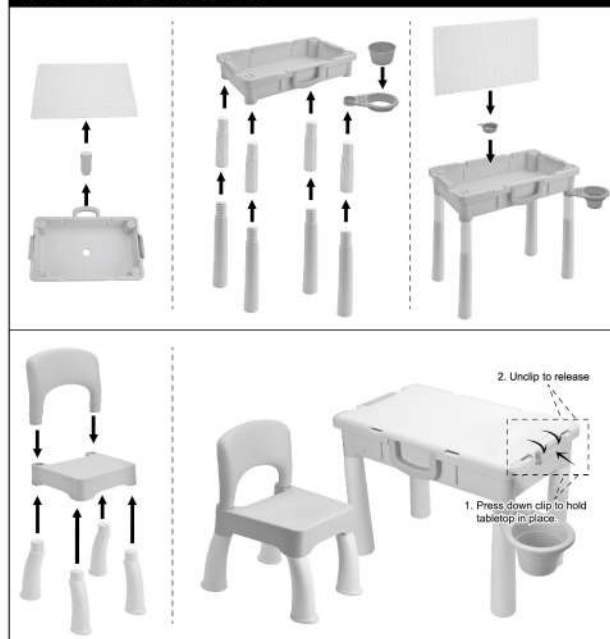

3+
years

Construction Activity Table

Assembly instructions

PARTS

ASSEMBLY INSTRUCTIONS

WARNING: FOR SAFETY REASONS, REMOVE ALL TAGS, LABELS, AND PLASTIC FASTENERS BEFORE GIVING THIS TOY TO YOUR CHILD.

WARNING: ASSEMBLY AND DISASSEMBLY OF THE TABLE MUST BE CARRIED OUT BY ADULTS ONLY.

WARNING: DO NOT STAND ON THE CHAIR. DO NOT SIT OR STAND ON THE TABLE. MAXIMUM LOAD FOR CHAIR: 30KG. THIS IS A TOY TABLE. PLEASE USE AS INTENDED. ADULT SUPERVISION REQUIRED.

MADE IN CHINA KEYCODE: 43139057
PRODUCT MAY VARY FROM THE IMAGE SHOWN.
PLEASE KEEP PACKAGING FOR FUTURE REFERENCE.