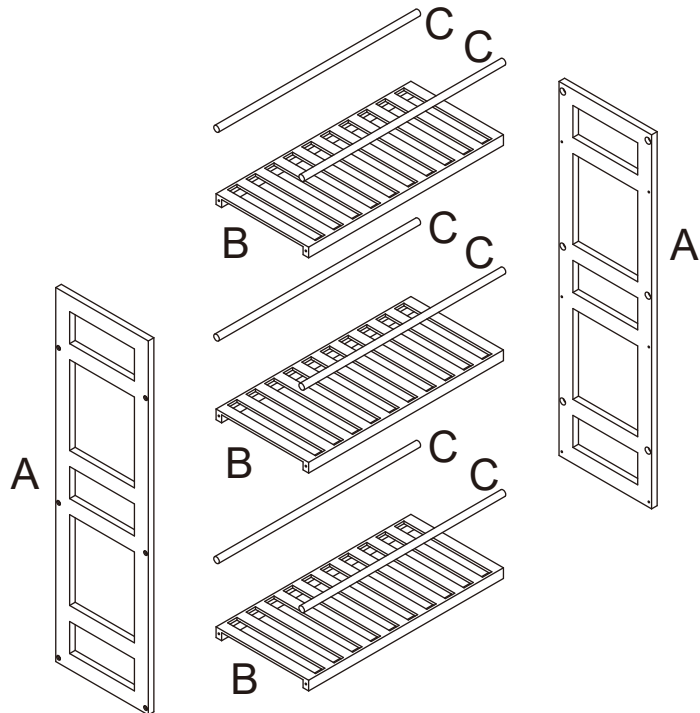

Assembly Instructions

43148363 SLATTED BAMBOO SLIM LINE TROLLEY

CARE INSTRUCTION: WIPE CLEAN WITH A SOFT DRY OR DAMP CLOTH. KEEP AWAY FROM WATER AND DIRECT SUNLIGHT. FOR INDOOR AND DOMESTIC USE. CHECK AND TIGHTEN ALL PARTS REGULARLY.

WARNING: DO NOT STAND OR SIT ON THE UNIT. DO NOT LEAN ON THE PRODUCT. DO NOT USE UNTIL ALL SCREWS, BOLTS AND KNOBS ARE FIRMLY SECURED. THIS PRODUCT CONTAINS SMALL PARTS AND SHARP POINTS, KEEP AWAY FROM CHILDREN AND BABIES.

ADULT ASSEMBLY REQUIRED. FAILURE TO FOLLOW THESE WARNINGS COULD RESULT IN SERIOUS INJURY. MAXIMUM TOTAL LOADING WEIGHT: 3KGS PER LAYER, 9KGS IN TOTAL.

Hardware list

	a	5X40mm	12PCS		d		2PCS
	b		1PC		e		2PCS
	c		1PC				

A	2 PCS	B	3 PCS	C	6 PCS

DO NOT TIGHTEN THE SCREWS UNTIL THE PRODUCT IS FULLY ASSEMBLED.