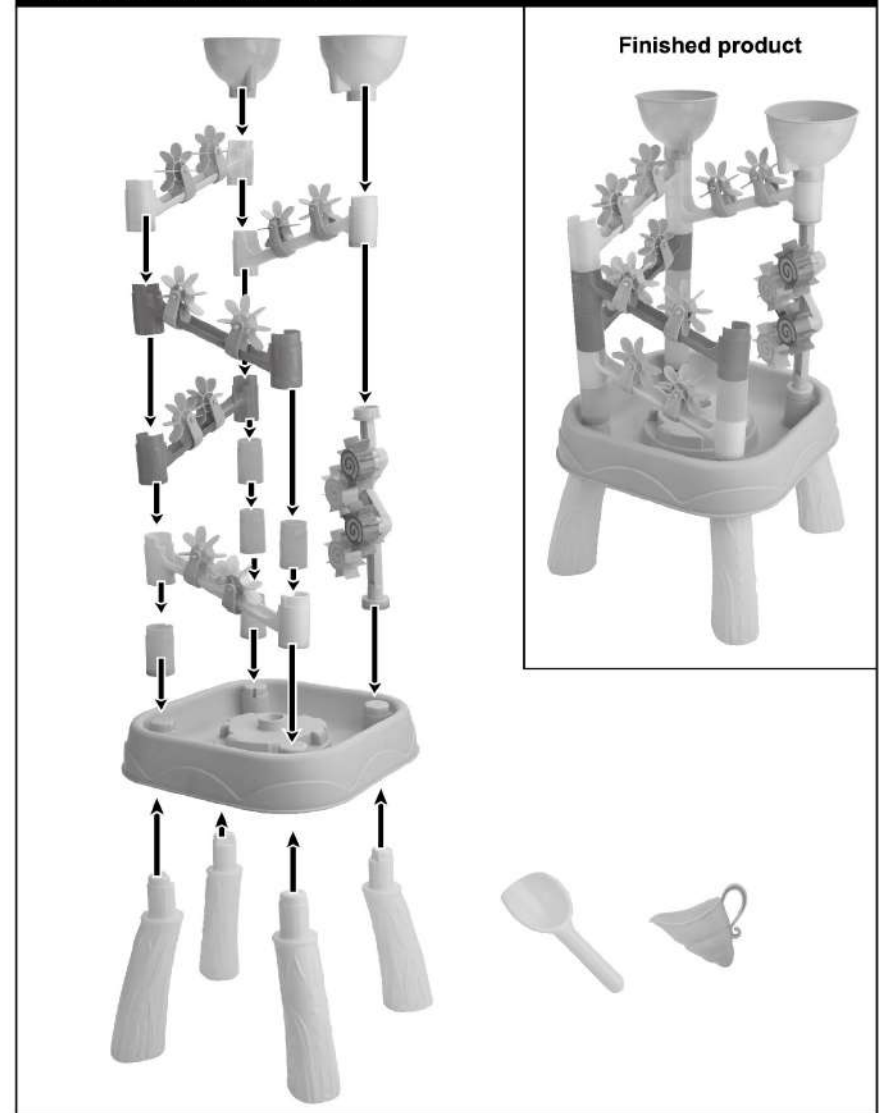

# Water Fountain Table

Instructions

## PARTS

 x5	 x1	 x2	 x4
 x5	 x1	 x1	
 x1			

## ASSEMBLY INSTRUCTIONS

**WARNING: CHOKING HAZARD**  
SMALL PARTS. NOT FOR CHILDREN UNDER 3 YEARS.

**WARNING:** FOR SAFETY REASONS, REMOVE ALL TAGS, LABELS, AND PLASTIC FASTENERS BEFORE GIVING THIS TOY TO YOUR CHILD.