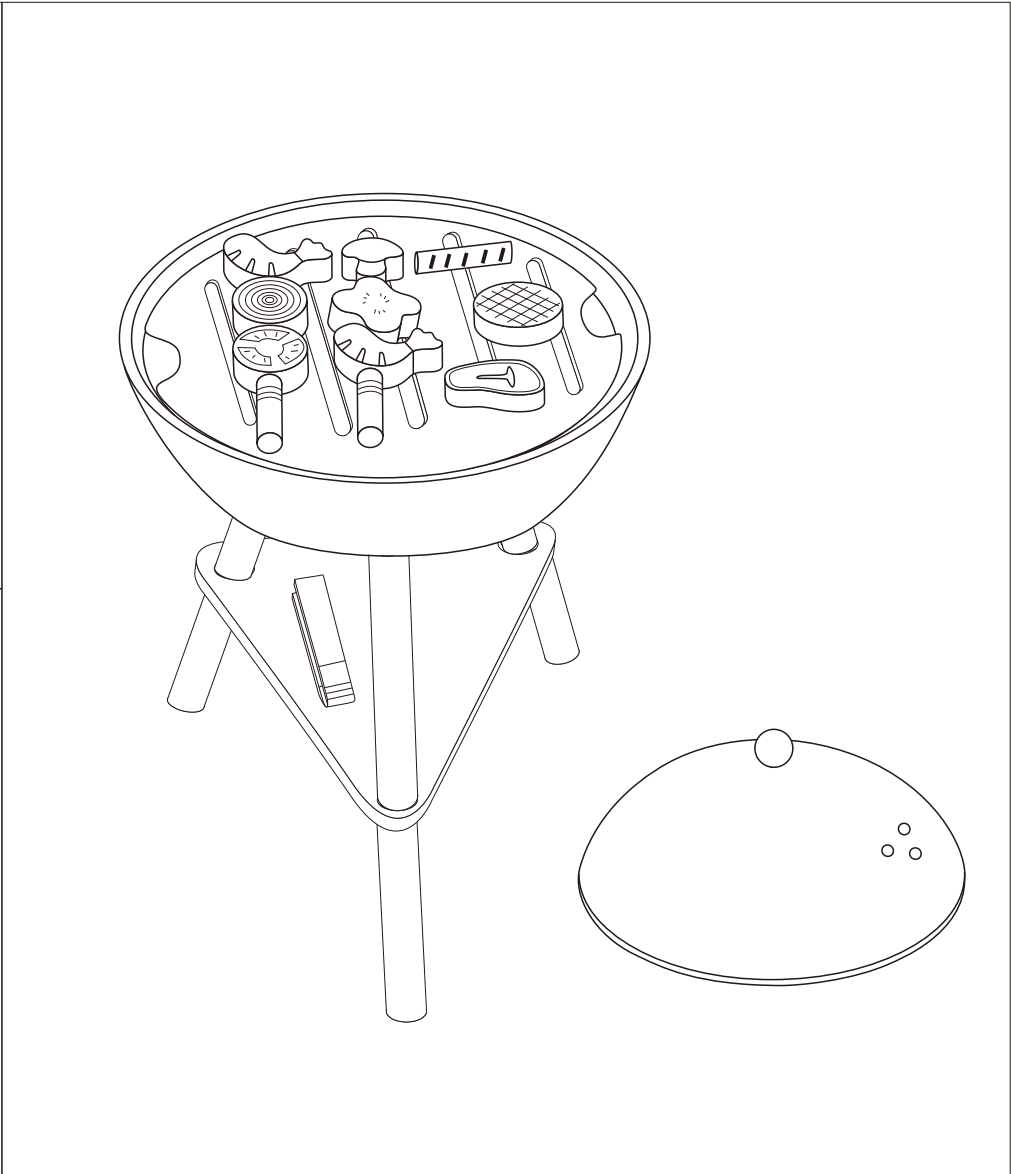

Assembly Instructions

	<p>1</p>
<p>Ax1 Bx1 Cx3</p>	<p>2</p>

⚠ CAUTION

ADULT ASSEMBLY IS REQUIRED. HARDWARE CONTAINS SCREWS WITH SHARP POINTS.
 KEEP UNASSEMBLED PARTS OUT OF THE REACH OF SMALL CHILDREN. ADULT SUPERVISION IS RECOMMENDED.
 THIS IS A TOY, INTENDED FOR ROLE PLAY ONLY.

⚠ WARNIG

CHOKING HAZARD-SMALL PARTS.
 NOT SUITABLE FOR CHILDREN UNDER 3 YEARS.

⚠ CAUTION

ADULT ASSEMBLY IS REQUIRED. HARDWARE CONTAINS SCREWS WITH SHARP POINTS.
 KEEP UNASSEMBLED PARTS OUT OF THE REACH OF SMALL CHILDREN. ADULT SUPERVISION IS RECOMMENDED.
 THIS IS A TOY, INTENDED FOR ROLE PLAY ONLY.

⚠ WARNIG

CHOKING HAZARD-SMALL PARTS.
 NOT SUITABLE FOR CHILDREN UNDER 3 YEARS.