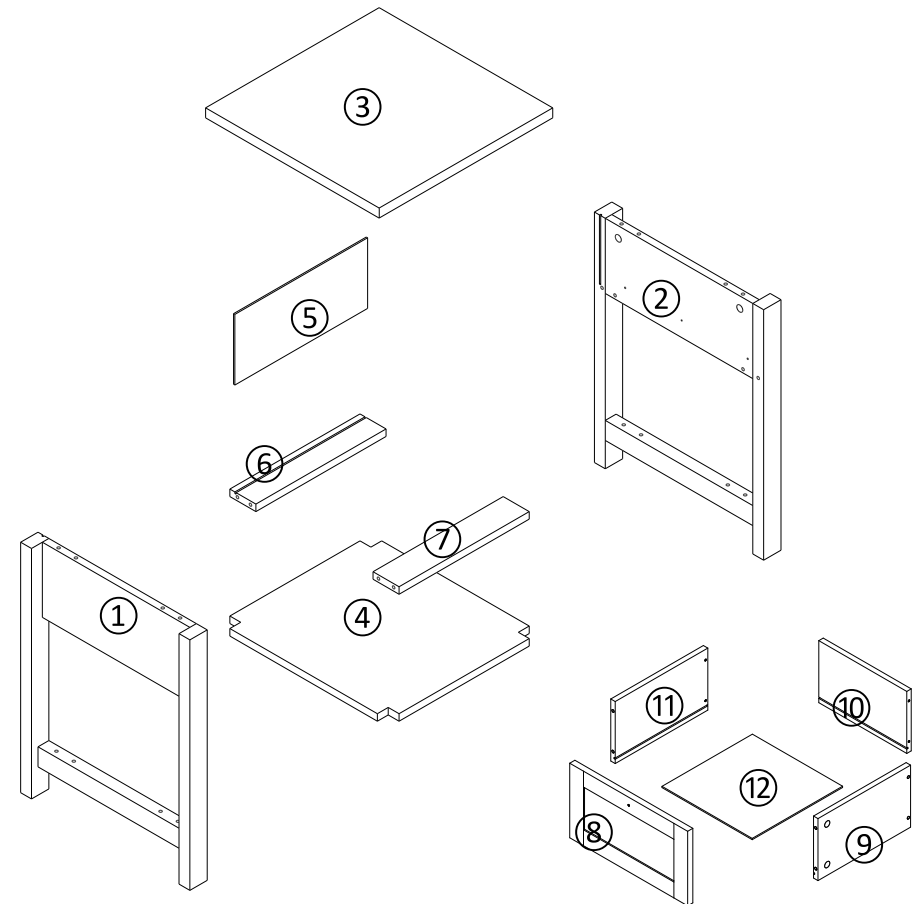

Assembly Instructions

43161201 HAVEN BEDSIDE TABLE OO

CARE INSTRUCTIONS: WIPE CLEAN WITH A SOFT CLOTH. NEVER USE SCOURERS, ABRASIVES OR CHEMICAL SOLVENTS. KEEP AWAY FROM MOISTURE AND DIRECT SUNLIGHT. STORE IN A DRY PLACE FOR INDOOR USE ONLY.

WARNING: DO NOT STAND, SIT OR LEAN ON THE UNIT. DO NOT USE THIS UNIT AS A STEP LADDER. ENSURE THIS UNIT IS USED ONLY ON A FLAT SURFACE. DO NOT USE THIS UNIT UNLESS ALL BOLTS AND SCREWS ARE FIRMLY SECURED. DO NOT PLACE HOT OBJECTS SUCH AS COFFEE CUPS DIRECTLY ON THE SURFACE OF THIS FURNITURE ITEM. THIS ITEM IS FOR STORAGE PURPOSE ONLY. CONTAINS SMALL PARTS. IT IS TO BE ASSEMBLED BY AN ADULT. FAILURE TO FOLLOW THESE WARNINGS COULD RESULT IN SERIOUS INJURY.

MAXIMUM SAFE LOAD: TOP 10KGS,SHELF 5KGS,DRAWER 5KGS.

	a	M6x35	12pcs		g		1pc
	b	15x9	12pcs		i		1pc
	c	M3.5x12	12pcs		j		1pc
	d	M6x30	12pcs		k		1pc
	e	M4x40	8pcs		l		1pc
	f	M4x20	1pc		m	M3x14	4pcs

			
① 1pc	② 1pc	③ 1pc	④ 1pc
			
⑤ 1pc	⑥ 1pc	⑦ 1pc	⑧ 1pc
			
⑨ 1pc	⑩ 1pc	⑪ 1pc	⑫ 1pc