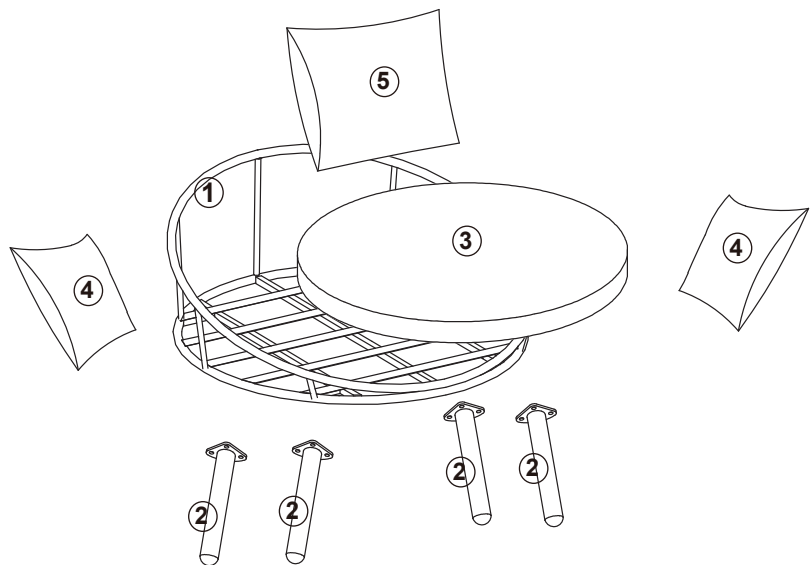

Assembly Instructions

43163892 CHARLIE DAY BED

CARE INSTRUCTIONS:

WIPE CLEAN WITH A DAMP CLOTH. DO NOT USE ABRASIVE MATERIALS AND SOLVENTS. CHECK AND TIGHTEN ALL PARTS REGULARLY. KEEP AWAY FROM WATER AND DIRECT SUNLIGHT. FOR DOMESTIC USE ONLY.

WARNING:

DO NOT STAND ON THIS UNIT. DO NOT USE THIS UNIT AS A STEP LADDER. DO NOT SIT ON THE ARMREST. SUITABLE FOR ONE PERSON USE ONLY. DO NOT USE UNTIL ALL SCREWS ARE FIRMLY SECURED. USE ONLY ON A FLAT SURFACE. FAILURE TO FOLLOW THESE WARNINGS COULD RESULT IN SERIOUS INJURY.

MAXIMUM SAFE LOAD: SINGLE SEAT:100KG.

Hardware list

	a	M6X20mm	12PCS
	b		12PCS
	c		12PCS
	d		1PC

Do not tighten the screws fully during assembly.
Fully tighten screws after the final assembly steps

		
① 1PC	② 4PCS	③ 1PC
		
④ 1PC	⑤ 1PC	