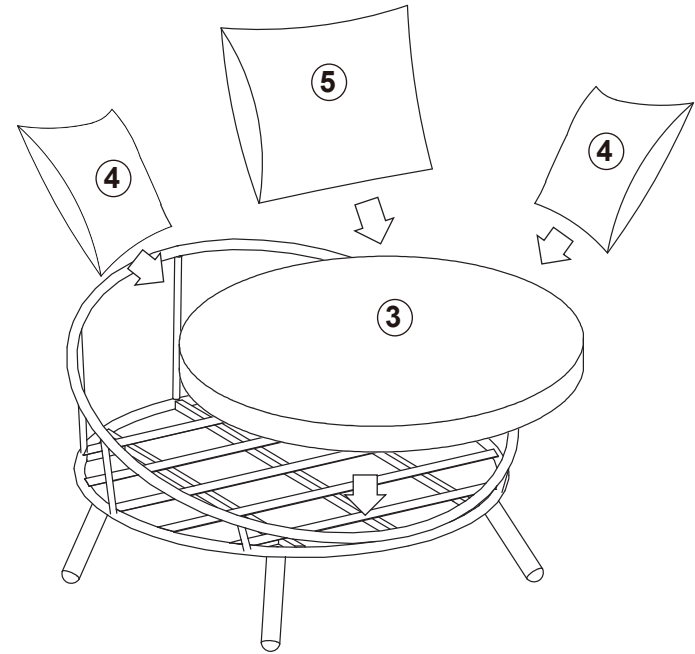

MAXIMUM SAFE LOAD: SINGLE SEAT:100KG.

Hardware list

	a	M6X20mm	12PCS
	b		12PCS
	c		12PCS
	d		1PC

Do not tighten the screws fully during assembly.
Fully tighten screws after the final assembly steps

		
① 1PC	② 4PCS	③ 1PC
		
④ 1PC	⑤ 1PC	

STEP 1

⚙️ aX12 ⓪ bX12 ○ cX12

STEP 2

STEP 3