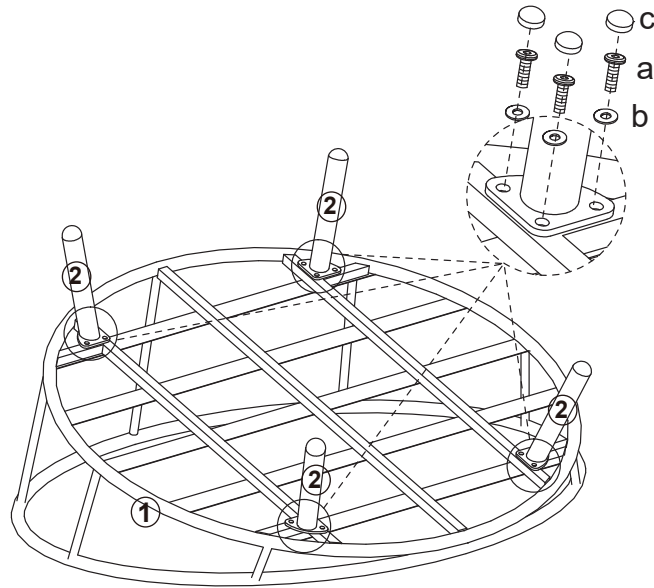

MAXIMUM SAFE LOAD: SINGLE SEAT:100KG.

Hardware list

	a	M6X20mm	12PCS
	b		12PCS
	c		12PCS
	d		1PC

Do not tighten the screws fully during assembly.
Fully tighten screws after the final assembly steps

		
① 1PC	② 4PCS	③ 1PC
		
④ 1PC	⑤ 1PC	

STEP 1

⚙️ aX12 ⓪ bX12 ○ cX12

STEP 2

STEP 3