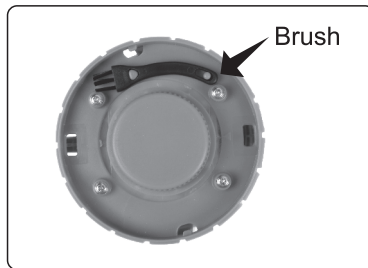

# Maunal

1. Switch

2. Open the cover

3. Take the brush

4. Clean the lamp

Made in China

105mm

148mm