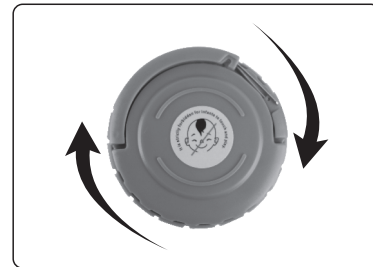

# Maunal

1. Switch

2. Open the cover

3. Take the brush

4. Clean the lamp

Made in China

105mm

148mm