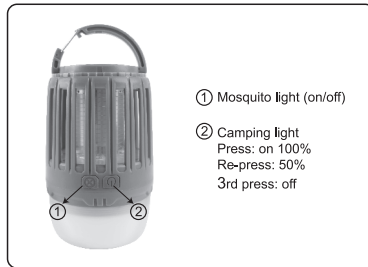

# Maunal

1. Switch

2. Open the cover

3. Take the brush

4. Clean the lamp

Made in China

105mm

148mm