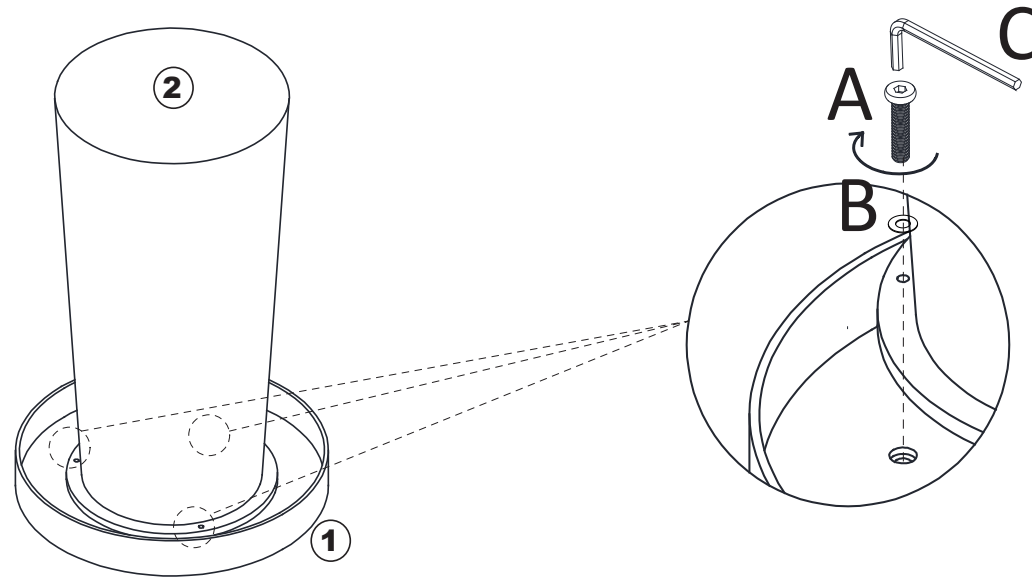

MAXIMUM SAFE LOAD: 10KG FOR TOP PANEL.

Hardware List

	A	6x16mm	3pcs
	B		3pcs
	C	4mm	1pc
	D	Felt Foot Pad	6pcs

	
①	②
1 PC	1 PC

Do not tighten the screws fully during assembly.
Fully tighten screws after the final assembly steps.

Step 1:

NOTE: Lock 5% first A bolt to Top panel ①, when another two A bolts are well aligned with Top panel ①, then lock tight 100%.

Step 2:

Step 3: