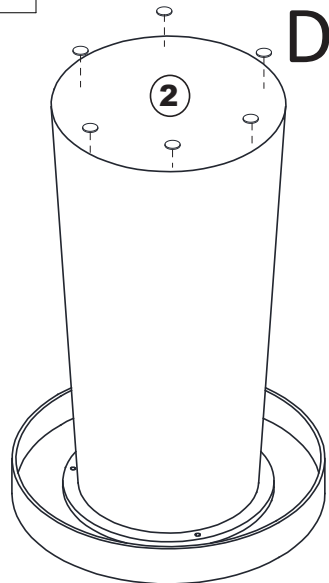

Assembly Instruction

43217618 WHITE TEXTURED SIDETABLE

CARE INSTRUCTIONS:

WIPE CLEAN WITH A SOFT DAMP CLOTH. DO NOT USE ABRASIVE MATERIALS AND SOLVENTS. CHECK AND TIGHTEN ALL PARTS REGULARLY. DO NOT PLACE HOT ITEMS SUCH AS COFFEE CUPS DIRECTLY ON THE SURFACE. KEEP AWAY FROM WATER AND DIRECT SUNLIGHT. STORE IN A DRY PLACE. FOR DOMESTIC USE ONLY. FOR INDOOR USE ONLY. A MILD ODOUR MAY BE PRESENT WHEN FIRST OPENING THIS CARTON. SIMPLY ALLOW TO AIR OUTSIDE AND THIS WILL FADE.

MAXIMUM SAFE LOAD: 10KG FOR TOP PANEL.

Hardware List

	A	6x16mm	3pcs
	B		3pcs
	C	4mm	1pc
	D	Felt Foot Pad	6pcs

	
①	②
1 PC	1 PC

Do not tighten the screws fully during assembly.
Fully tighten screws after the final assembly steps.

Step 1:

NOTE: Lock 5% first A bolt to Top panel ①, when another two A bolts are well aligned with Top panel ①, then lock tight 100%.

Step 2:

Step 3: