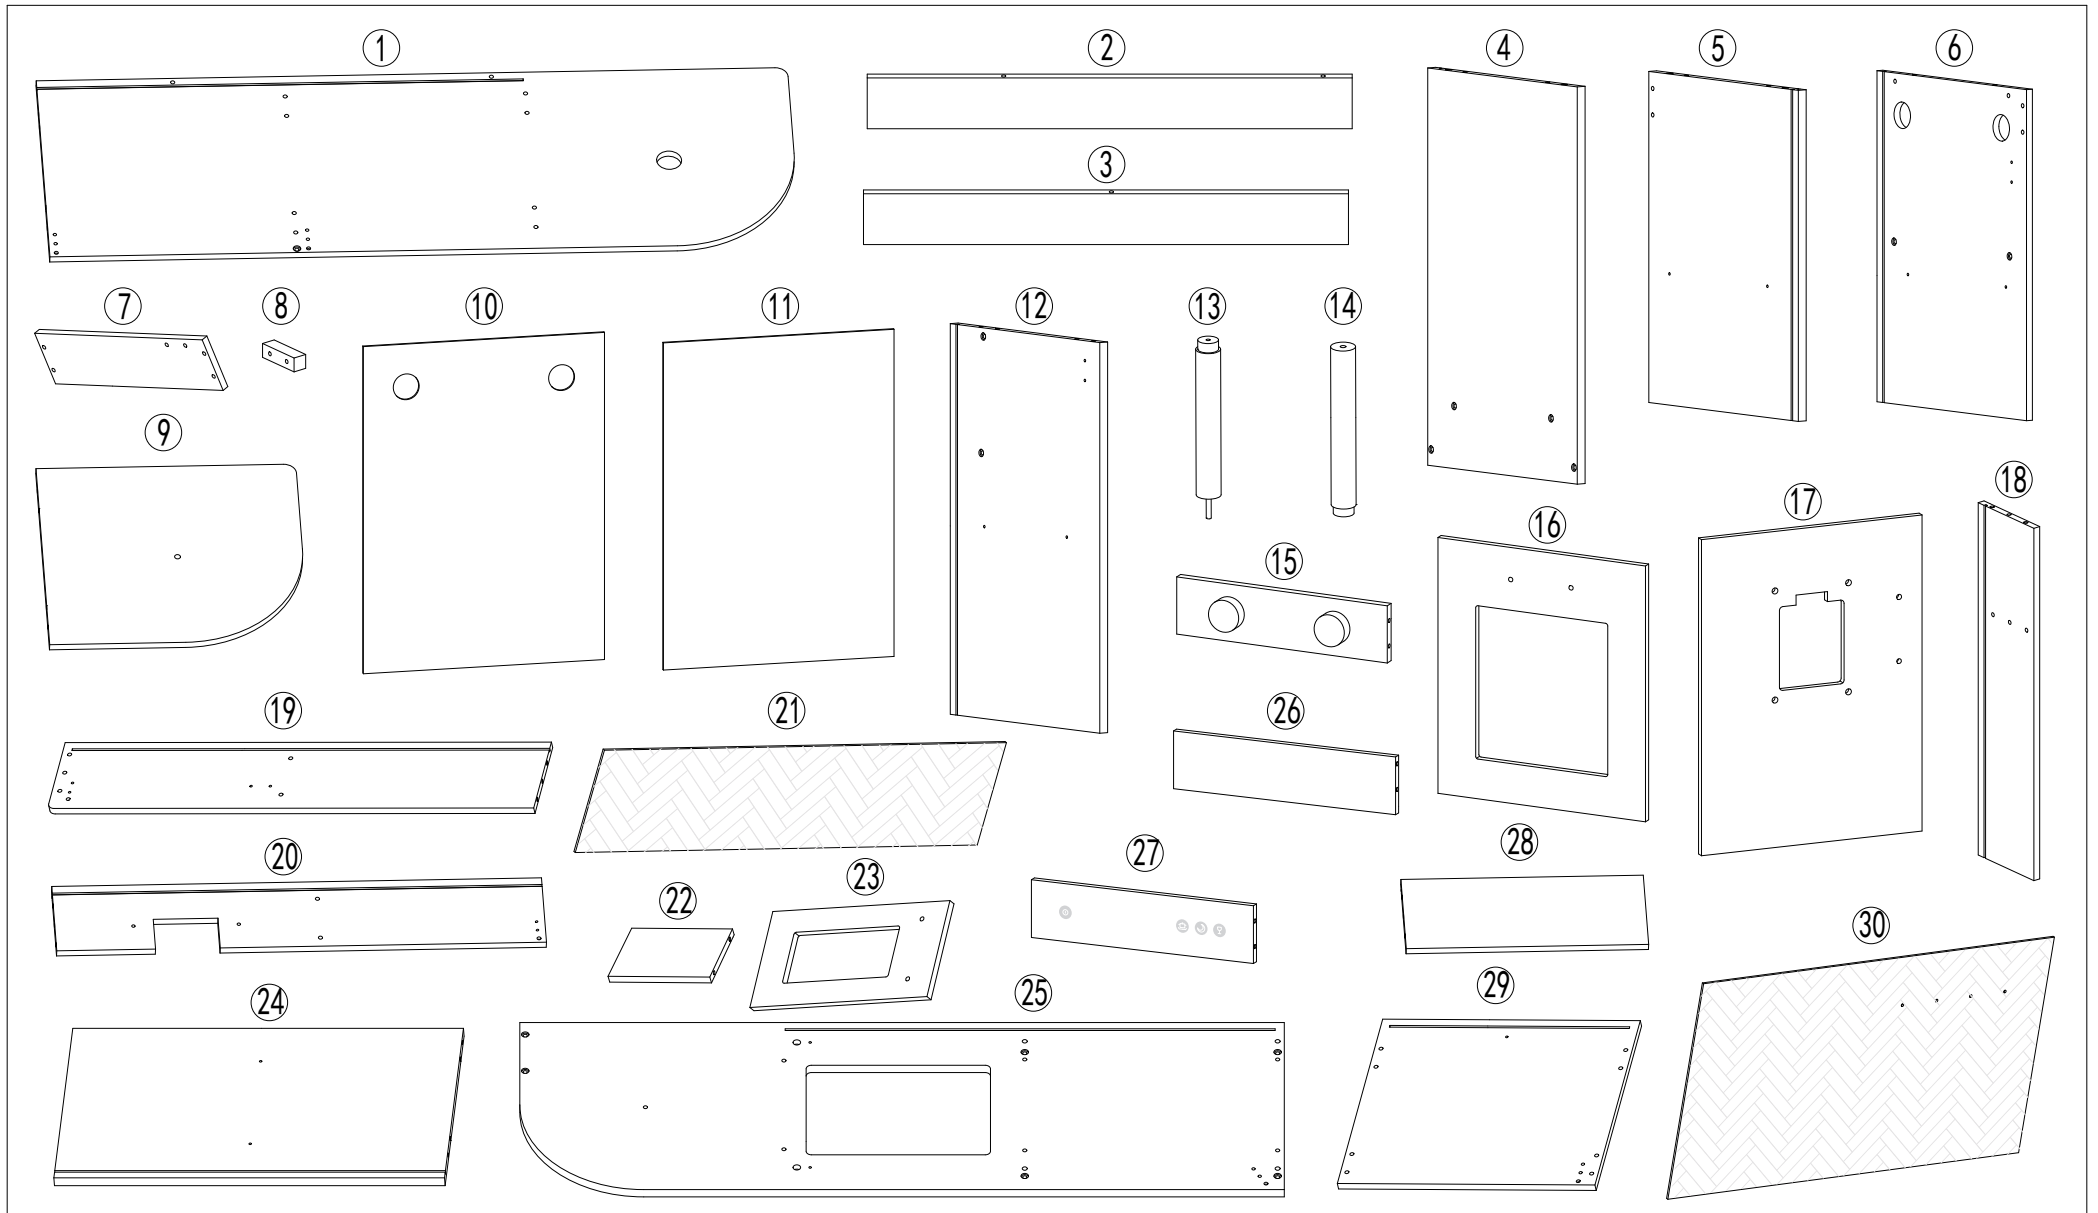

Assembly Instructions

CAUTION:

ADULT ASSEMBLY IS REQUIRED. HARDWARE CONTAINS SCREWS WITH SHARP POINTS. KEEP UNASSEMBLED PARTS OUT OF THE REACH OF SMALL CHILDREN.

CAUTION: CLEAN THE COOKWARE AND UTENSILS THOROUGHLY BEFORE AND AFTER USE. PRODUCT IS A TOY, INTENDED FOR ROLE PLAY ONLY.

CAUTION: PLEASE CHECK CONDITION OF PRODUCT REGULARLY, AS SCREWS MAY LOOSEN WITH USE OVER TIME. TIGHTEN SCREW FITTINGS IF NECESSARY.

WARNING: PLEASE SECURE THIS PRODUCT WITH THE SUPPLIED WALL FIXING. IT IS STRONGLY RECOMMENDED THAT THIS PRODUCT IS PERMANENTLY FIXED TO THE WALL. PLEASE SEEK PROFESSIONAL ADVICE IF YOU ARE IN DOUBT OF WHAT FIXING DEVICE TO USE. REGULARLY CHECK THE ANCHOR IS SECURELY MAINTAINED.

CAUTION: FOR YOUR SAFETY WHEN ATTACHING THE ANCHOR FIXINGS, PLEASE CHECK ANY ELECTRICAL WIRES OR PLUMBING INSIDE THE WALL BEFORE DRILLING ANY HOLES.

WARNING: BATTERIES ARE TO BE INSERTED WITH THE CORRECT POLARITY (+ and -). DO NOT MIX DIFFERENT TYPES OF BATTERIES OR NEW AND USED BATTERIES. NON-RECHARGEABLE BATTERIES ARE NOT TO BE RECHARGED. RECHARGEABLE BATTERIES SHOULD BE CHARGED UNDER ADULT SUPERVISION. RECHARGEABLE BATTERIES ARE TO BE REMOVED FROM THE TOY BEFORE BEING CHARGED. THE SUPPLY TERMINALS ARE NOT TO BE SHORT-CIRCUITED. REMOVE BATTERIES FROM THE TOY WHEN NOT IN USE FOR EXTENDED TIME OR WHEN BATTERIES BECOME EXHAUSTED. BATTERY INSTALLATION BY AN ADULT IS REQUIRED. DISPOSE OF BATTERIES RESPONSIBLY. DO NOT DISPOSE OF IN FIRE.

WARNING

CHOKING HAZARD-SMALL PARTS.
NOT SUITABLE FOR CHILDREN UNDER 3 YEARS.