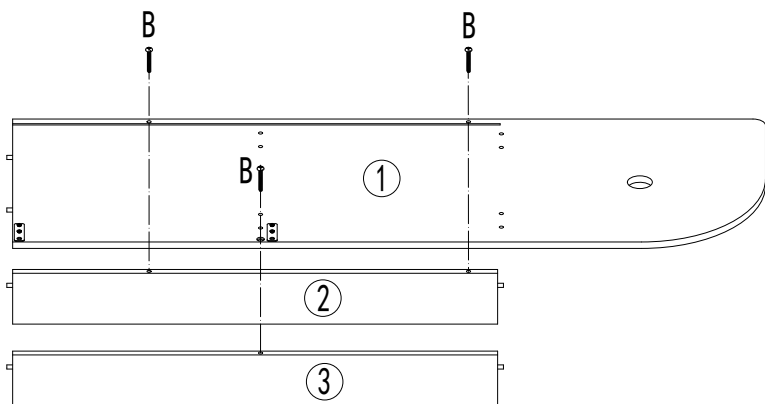

4

5

6

7

⚠ CAUTION:

ADULT ASSEMBLY IS REQUIRED. HARDWARE CONTAINS SCREWS WITH SHARP POINTS. KEEP UNASSEMBLED PARTS OUT OF THE REACH OF SMALL CHILDREN.

CAUTION: CLEAN THE COOKWARE AND UTENSILS THOROUGHLY BEFORE AND AFTER USE. PRODUCT IS A TOY, INTENDED FOR ROLE PLAY ONLY.

CAUTION: PLEASE CHECK CONDITION OF PRODUCT REGULARLY, AS SCREWS MAY LOOSEN WITH USE OVER TIME. TIGHTEN SCREW FITTINGS IF NECESSARY.

WARNING: PLEASE SECURE THIS PRODUCT WITH THE SUPPLIED WALL FIXING. IT IS STRONGLY RECOMMENDED THAT THIS PRODUCT IS PERMANENTLY FIXED TO THE WALL. PLEASE SEEK PROFESSIONAL ADVICE IF YOU ARE IN DOUBT OF WHAT FIXING DEVICE TO USE. REGULARLY CHECK THE ANCHOR IS SECURELY MAINTAINED.

CAUTION: FOR YOUR SAFETY WHEN ATTACHING THE ANCHOR FIXINGS, PLEASE CHECK ANY ELECTRICAL WIRES OR PLUMBING INSIDE THE WALL BEFORE DRILLING ANY HOLES.

WARNING: BATTERIES ARE TO BE INSERTED WITH THE CORRECT POLARITY (+ and -). DO NOT MIX DIFFERENT TYPES OF BATTERIES OR NEW AND USED BATTERIES. NON-RECHARGEABLE BATTERIES ARE NOT TO BE RECHARGED. RECHARGEABLE BATTERIES SHOULD BE CHARGED UNDER ADULT SUPERVISION. RECHARGEABLE BATTERIES ARE TO BE REMOVED FROM THE TOY BEFORE BEING CHARGED. THE SUPPLY TERMINALS ARE NOT TO BE SHORT-CIRCUITED. REMOVE BATTERIES FROM THE TOY WHEN NOT IN USE FOR EXTENDED TIME OR WHEN BATTERIES BECOME EXHAUSTED. BATTERY INSTALLATION BY AN ADULT IS REQUIRED. DISPOSE OF BATTERIES RESPONSIBLY. DO NOT DISPOSE OF IN FIRE.

⚠ WARNING

CHOKING HAZARD-SMALL PARTS.
NOT SUITABLE FOR CHILDREN UNDER 3 YEARS.