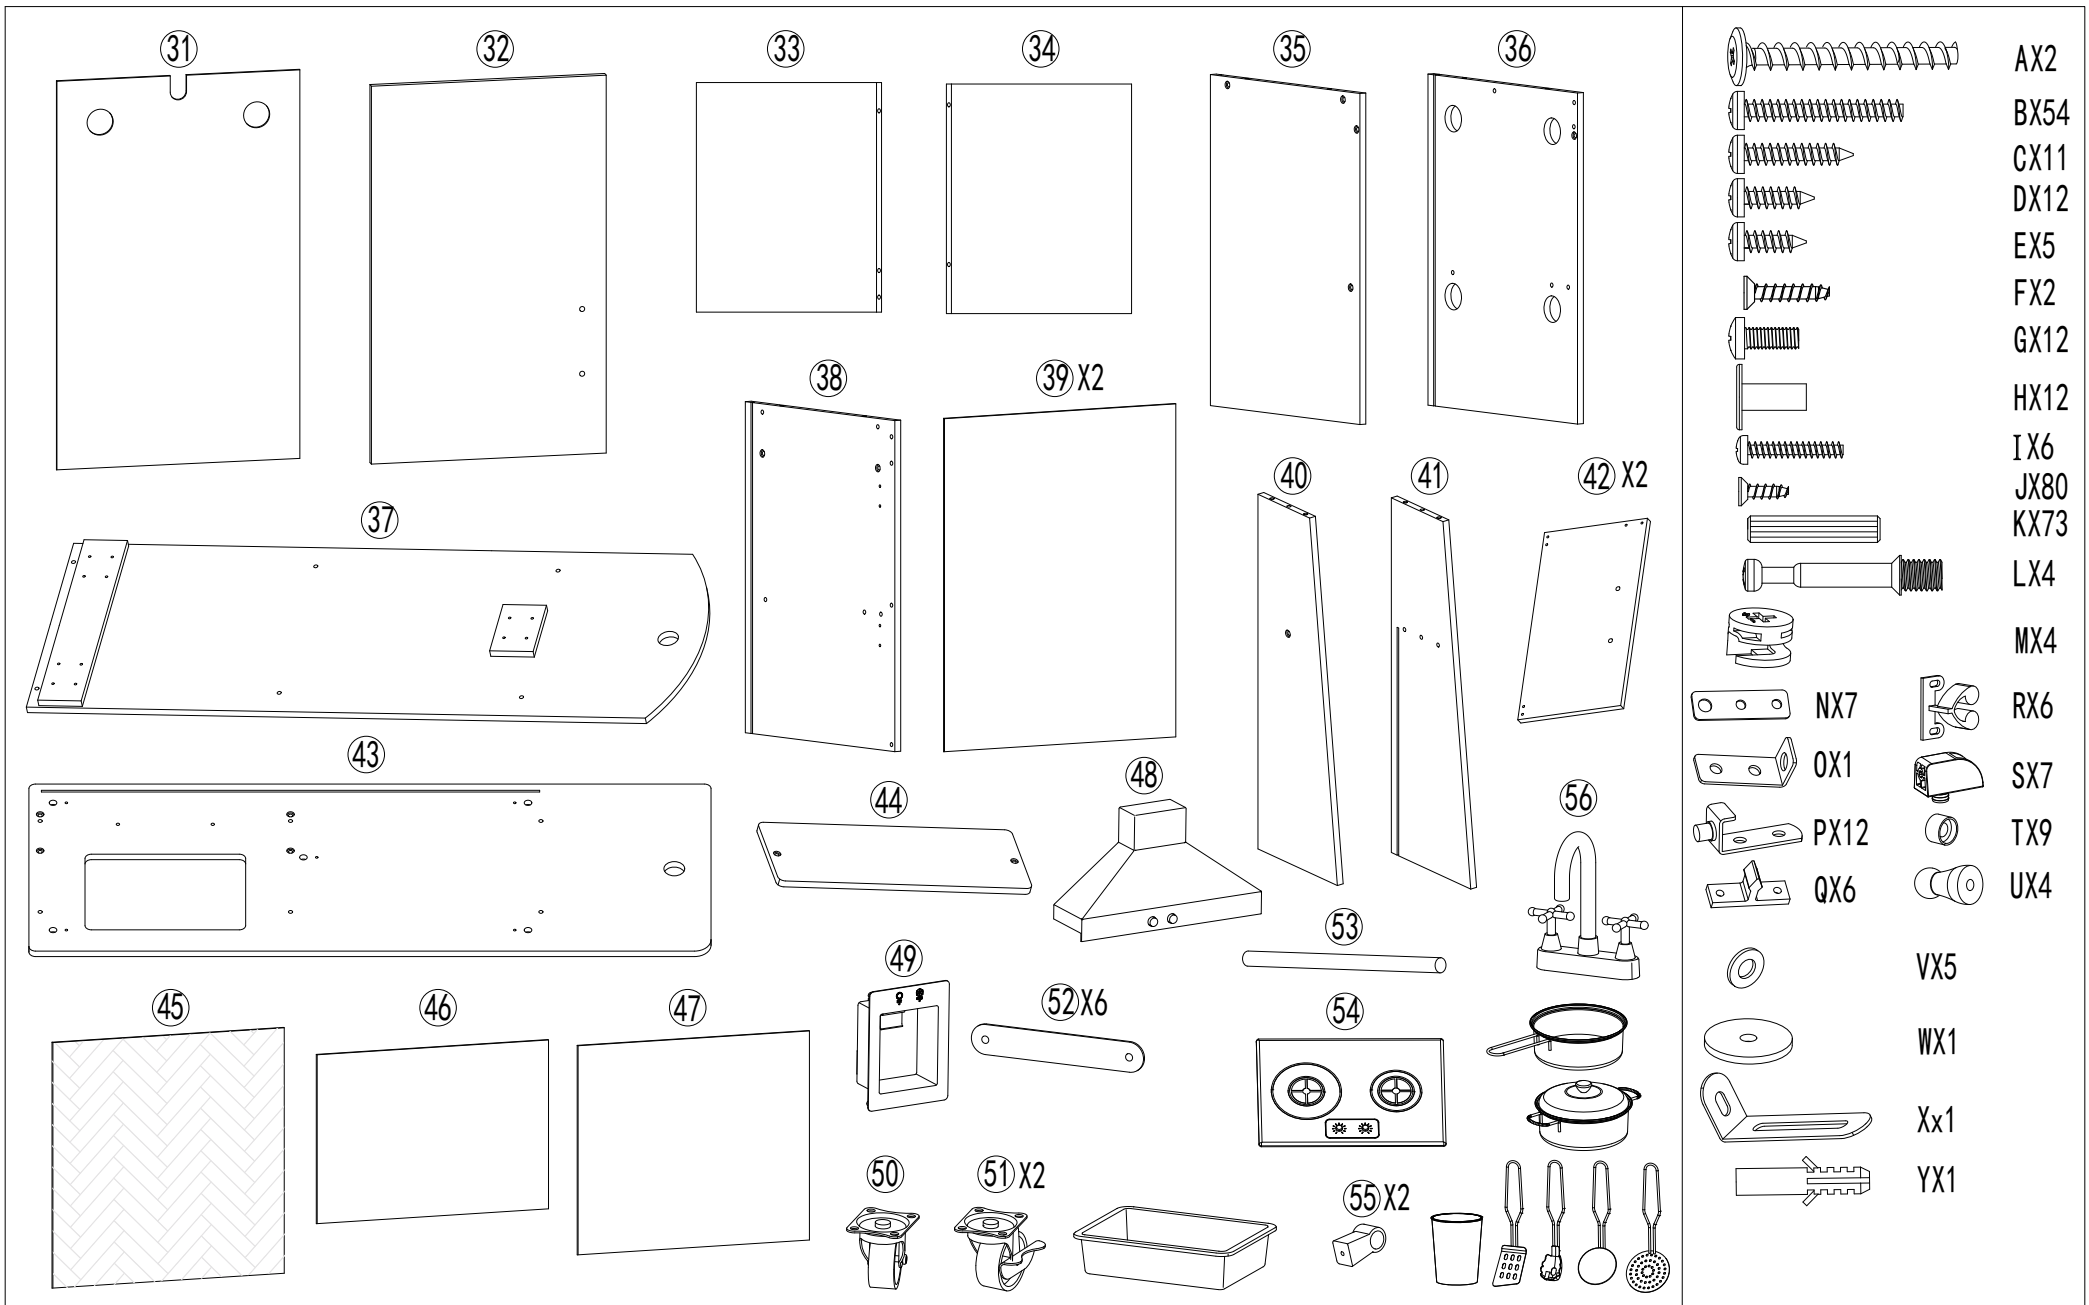

⚠ CAUTION:

ADULT ASSEMBLY IS REQUIRED. HARDWARE CONTAINS SCREWS WITH SHARP POINTS. KEEP UNASSEMBLED PARTS OUT OF THE REACH OF SMALL CHILDREN.

CAUTION: CLEAN THE COOKWARE AND UTENSILS THOROUGHLY BEFORE AND AFTER USE. PRODUCT IS A TOY, INTENDED FOR ROLE PLAY ONLY.

CAUTION: PLEASE CHECK CONDITION OF PRODUCT REGULARLY, AS SCREWS MAY LOOSEN WITH USE OVER TIME. TIGHTEN SCREW FITTINGS IF NECESSARY.

WARNING: PLEASE SECURE THIS PRODUCT WITH THE SUPPLIED WALL FIXING. IT IS STRONGLY RECOMMENDED THAT THIS PRODUCT IS PERMANENTLY FIXED TO THE WALL. PLEASE SEEK PROFESSIONAL ADVICE IF YOU ARE IN DOUBT OF WHAT FIXING DEVICE TO USE. REGULARLY CHECK THE ANCHOR IS SECURELY MAINTAINED.

CAUTION: FOR YOUR SAFETY WHEN ATTACHING THE ANCHOR FIXINGS, PLEASE CHECK ANY ELECTRICAL WIRES OR PLUMBING INSIDE THE WALL BEFORE DRILLING ANY HOLES.

WARNING: BATTERIES ARE TO BE INSERTED WITH THE CORRECT POLARITY (+ and -). DO NOT MIX DIFFERENT TYPES OF BATTERIES OR NEW AND USED BATTERIES. NON-RECHARGEABLE BATTERIES ARE NOT TO BE RECHARGED. RECHARGEABLE BATTERIES SHOULD BE CHARGED UNDER ADULT SUPERVISION. RECHARGEABLE BATTERIES ARE TO BE REMOVED FROM THE TOY BEFORE BEING CHARGED. THE SUPPLY TERMINALS ARE NOT TO BE SHORT-CIRCUITED. REMOVE BATTERIES FROM THE TOY WHEN NOT IN USE FOR EXTENDED TIME OR WHEN BATTERIES BECOME EXHAUSTED. BATTERY INSTALLATION BY AN ADULT IS REQUIRED. DISPOSE OF BATTERIES RESPONSIBLY. DO NOT DISPOSE OF IN FIRE.

⚠ WARNING

CHOKING HAZARD-SMALL PARTS.
NOT SUITABLE FOR CHILDREN UNDER 3 YEARS.