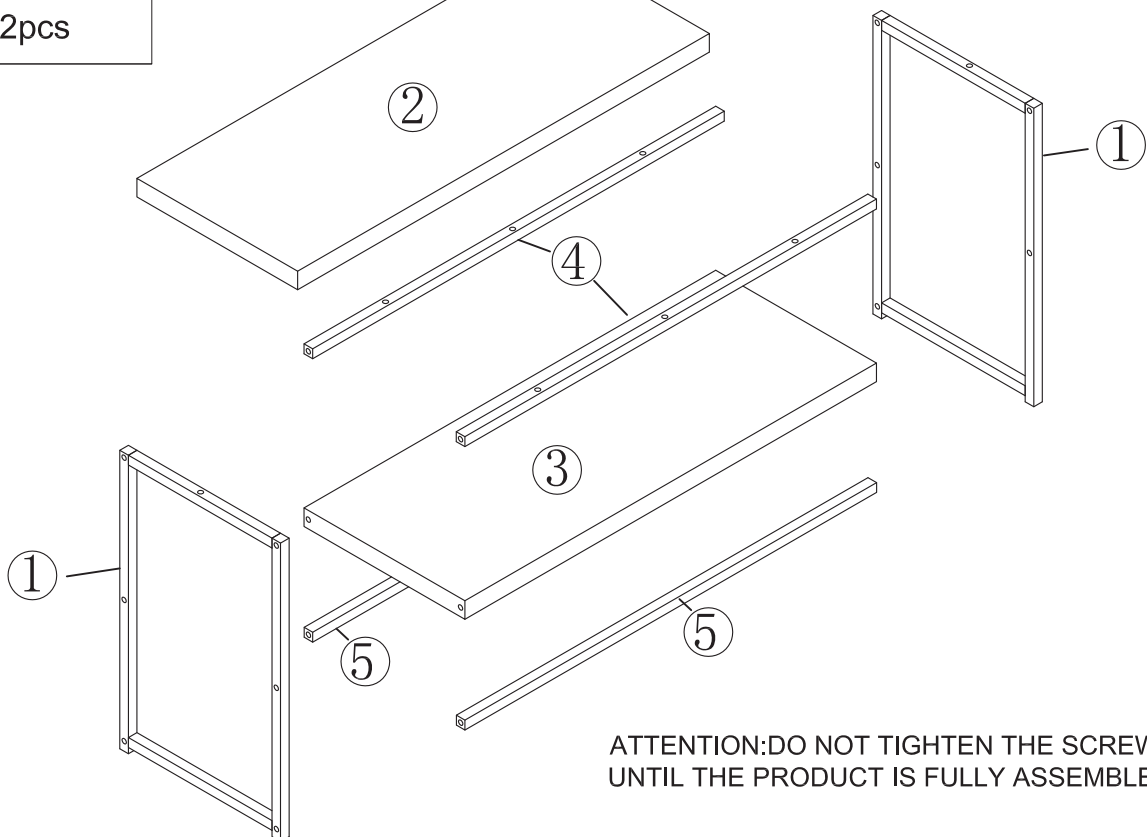

Assembly Instructions

43228812 Blake Entertainment Unit

CARE INSTRUCTIONS:

WIPE CLEAN WITH A DAMP OR DRY CLOTH. DO NOT USE ABRASIVE MATERIALS AND SOLVENTS. KEEP AWAY FROM WATER AND DIRECT SUNLIGHT. STORE IN A DRY PLACE. FOR INDOOR AND DOMESTIC USE ONLY.

WARNING:

DO NOT SIT OR STAND ON THIS TABLE. DO NOT DRAG OR KNOCK THE TABLE. DO NOT USE THIS TABLE UNLESS ALL BOLTS AND SCREWS ARE FIRMLY SECURED. THIS PACKAGE CONTAINS SMALL PARTS AND SHARP POINTS. KEEP AWAY FROM CHILDREN AND BABIES. ADULT ASSEMBLY REQUIRED. USE ONLY ON A FLAT SURFACE. FAILURE TO FOLLOW THESE WARNINGS COULD IN SERIOUS INJURY. A MILD ODOUR MAY BE PRESENT WHEN FIRST OPENING THIS CARTON. SIMPLY ALLOW TO AIR OUTSIDE AND THIS WILL FADE.

MAXIMUM SAFE LOAD: TOP: 25KG, SHELF: 5KG.

1 Hardware List

	A	M6x35mm	8pcs		B	M6x25mm	8pcs		C	7x38mm	4pcs
	D		1pc								

2 Parts List

①	2pcs	②	1pc	③	1pc	④	2pcs
⑤	2pcs						

3

ATTENTION: DO NOT TIGHTEN THE SCREWS UNTIL THE PRODUCT IS FULLY ASSEMBLED