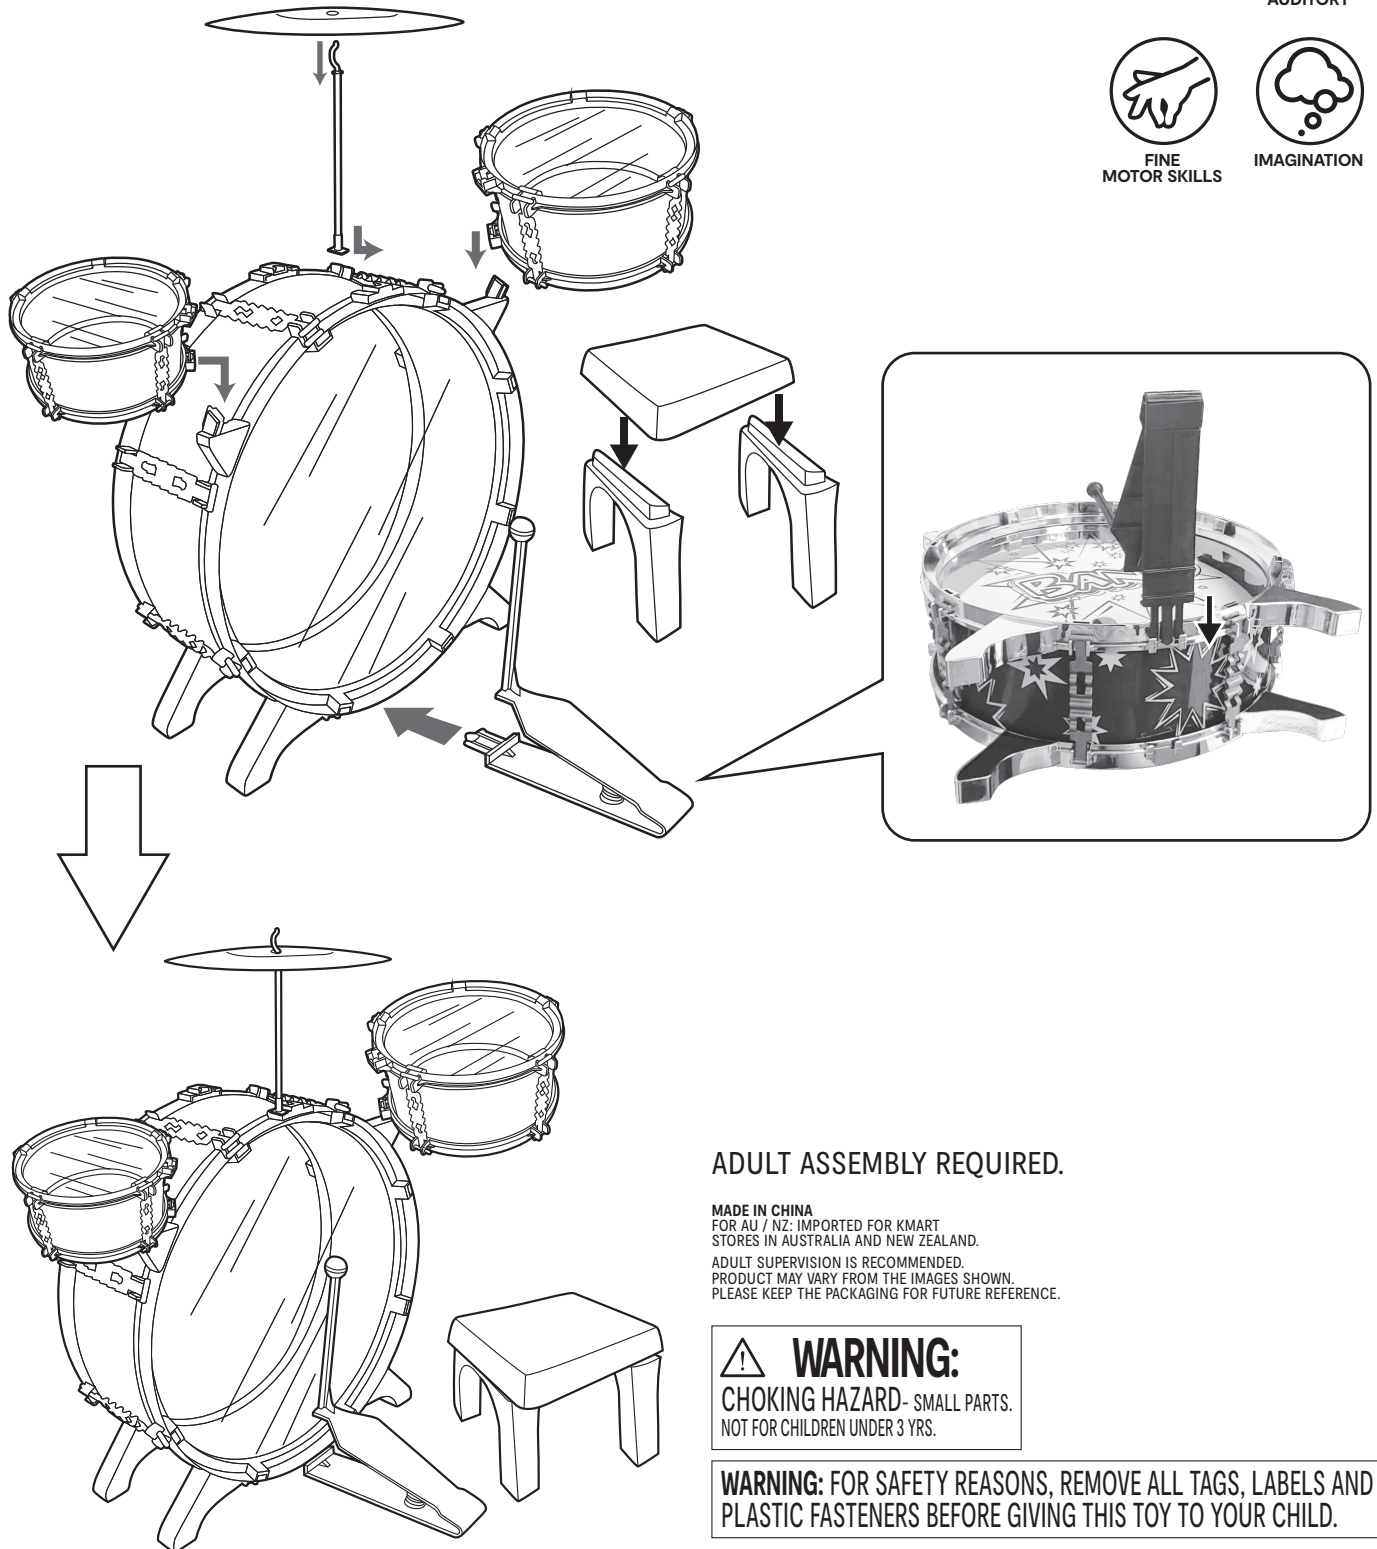

Drum Kit Assembly Instructions

Keycode:43-230-341

3+
years

AUDITORY

FINE
MOTOR SKILLS

IMAGINATION

ADULT ASSEMBLY REQUIRED.

MADE IN CHINA
FOR AU / NZ: IMPORTED FOR KMART
STORES IN AUSTRALIA AND NEW ZEALAND.
ADULT SUPERVISION IS RECOMMENDED.
PRODUCT MAY VARY FROM THE IMAGES SHOWN.
PLEASE KEEP THE PACKAGING FOR FUTURE REFERENCE.

WARNING:

CHOKING HAZARD- SMALL PARTS.
NOT FOR CHILDREN UNDER 3 YRS.

**WARNING: FOR SAFETY REASONS, REMOVE ALL TAGS, LABELS AND
PLASTIC FASTENERS BEFORE GIVING THIS TOY TO YOUR CHILD.**