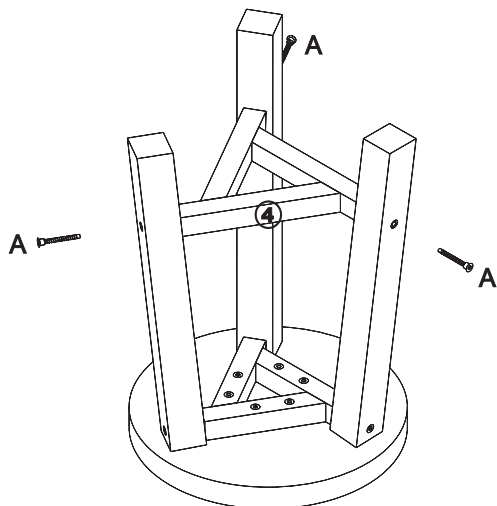

WARNING:

DO NOT STAND ON THIS CHAIR. USE ONLY ON A FLAT SURFACE. SUITABLE FOR ONE PERSON USE ONLY. DO NOT USE UNTIL ALL SCREWS, BOLTS AND KNOBS ARE FIRMLY SECURED. THIS PRODUCT CONTAINS SMALL PARTS AND SHARP POINTS, KEEP AWAY FROM CHILDREN AND BABIES. ADULT ASSEMBLY REQUIRED. FAILURE TO FOLLOW THESE WARNINGS COULD RESULT IN SERIOUS INJURY. DO NOT TIGHTEN THE SCREWS FULLY DURING ASSEMBLY. FULLY TIGHTEN SCREWS AFTER THE FINAL ASSEMBLY STEPS.

MAXIMUM SAFE LOAD: 100KG.

Hardware list

	A	7x70mm	6 PCS		B	5x50mm	6 PCS
	C		3 PCS		D		1 PC

Parts List

		
① 1PC	② 3PCS	③ 1PC
		
④ 1PC		

STEP 1

STEP 2 A -  x 3

STEP 3 B -  x 6

STEP 4 A -  x 3

STEP 5 C -  x 3