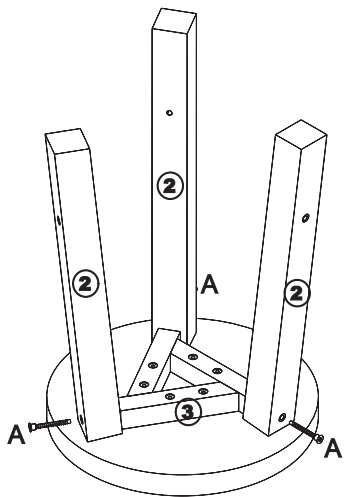

MAXIMUM SAFE LOAD: 100KG.

Hardware list

	A	7x70mm	6 PCS		B	5x50mm	6 PCS
	C		3 PCS		D		1 PC

Parts List

		
① 1PC	② 3PCS	③ 1PC
		
④ 1PC		

STEP 1

STEP 2 A -  x 3

STEP 3 B -  x 6

STEP 4 A -  x 3

STEP 5 C -  x 3