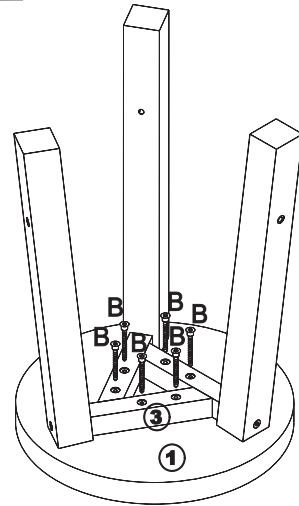

MAXIMUM SAFE LOAD: 100KG.

Hardware list

	A	7x70mm	6 PCS		B	5x50mm	6 PCS
	C		3 PCS		D		1 PC

Parts List

		
① 1PC	② 3PCS	③ 1PC
		
④ 1PC		

STEP 1

STEP 2 A -  x 3

STEP 3 B -  x 6

STEP 4 A -  x 3

STEP 5 C -  x 3