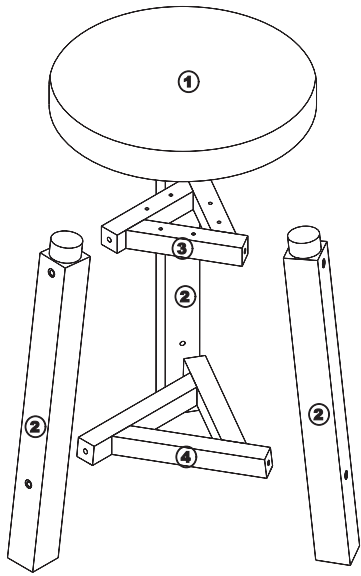

Assembly Instructions

43235124 SHORT TIMBER STOOL

CARE INSTRUCTIONS:

WIPE CLEAN WITH A SOFT DAMP CLOTH. DO NOT USE ABRASIVE MATERIAL AND SOLVENTS. SPOT CLEAN IF NEEDED. KEEP AWAY FROM WATER AND DIRECT SUNLIGHT. STORE IN A DRY PLACE. CHECK AND TIGHTEN ALL PARTS REGULARLY. FOR INDOOR AND DOMESTIC USE ONLY.

WARNING:

DO NOT STAND ON THIS CHAIR. USE ONLY ON A FLAT SURFACE. SUITABLE FOR ONE PERSON USE ONLY. DO NOT USE UNTIL ALL SCREWS, BOLTS AND KNOBS ARE FIRMLY SECURED. THIS PRODUCT CONTAINS SMALL PARTS AND SHARP POINTS, KEEP AWAY FROM CHILDREN AND BABIES. ADULT ASSEMBLY REQUIRED. FAILURE TO FOLLOW THESE WARNINGS COULD RESULT IN SERIOUS INJURY. DO NOT TIGHTEN THE SCREWS FULLY DURING ASSEMBLY. FULLY TIGHTEN SCREWS AFTER THE FINAL ASSEMBLY STEPS.

MAXIMUM SAFE LOAD: 100KG.

Hardware list

	A	7x70mm	6 PCS		B	5x50mm	6 PCS
	C		3 PCS		D		1 PC

Parts List

		
① 1PC	② 3PCS	③ 1PC
		
④ 1PC		

STEP 1

STEP 2 A -  x 3

STEP 3 B -  x 6

STEP 4 A -  x 3

STEP 5 C -  x 3