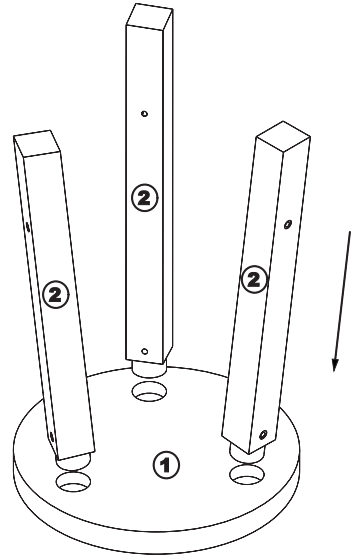

MAXIMUM SAFE LOAD: 100KG.

Hardware list

	A	7x70mm	6 PCS		B	5x50mm	6 PCS
	C		3 PCS		D		1 PC

Parts List

		
① 1PC	② 3PCS	③ 1PC
		
④ 1PC		

STEP 1

STEP 2 A -  x 3

STEP 3 B -  x 6

STEP 4 A -  x 3

STEP 5 C -  x 3