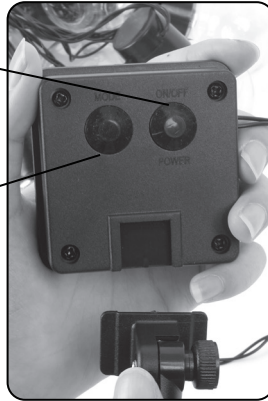

User manual

Step 1.

Step 2.

On/Off
Button

Step 3.

Mode Button

8 DIFFERENT MODE:

- Combination
- Inwaves
- Sequential
- Slo-Glo
- Chasing/ Flash
- Slow fade
- Twinkle/ Flash
- Steady on