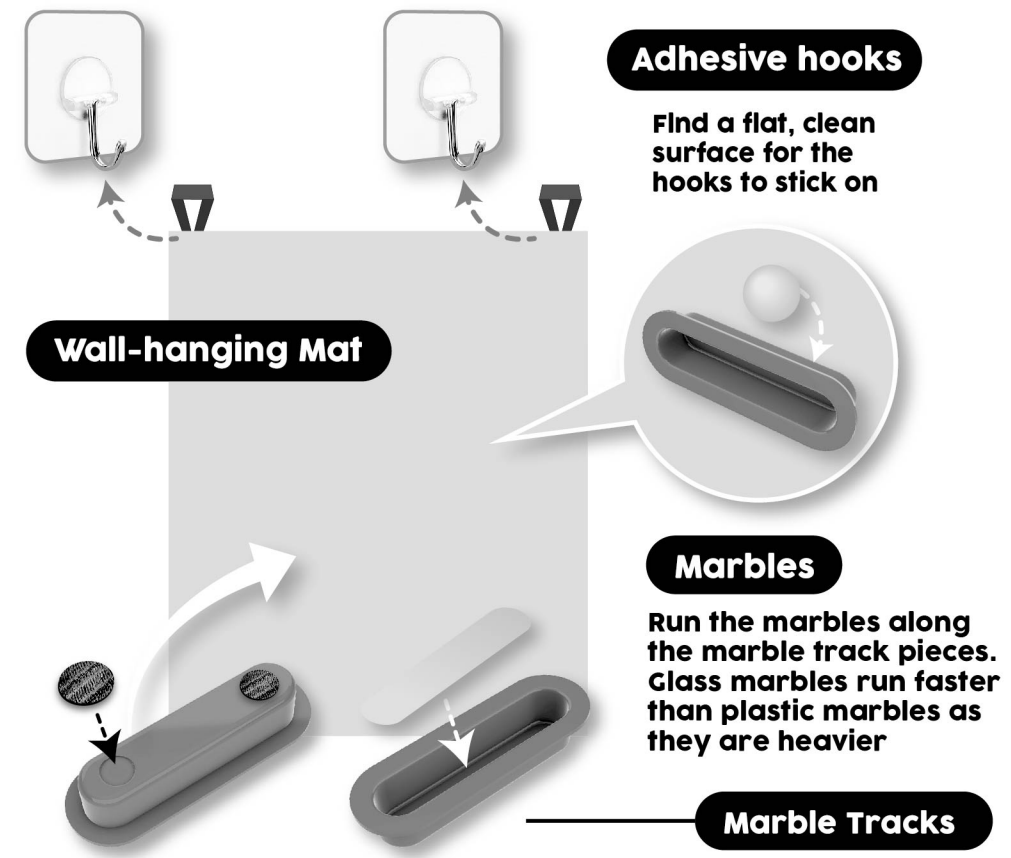

Challenge Yourself

Easy : Doggy

Medium : House

Hard : Surfing

Shape
Puzzle

Marble
Run

Level: Easy

Level: Medium

Level: Hard

KEYCODE: 43-264-308

instructions

Touch Fastener Stickers
Attach touch fastener sticker to the back of the marble track pieces

Decoration Stickers
Attach decoration stickers to the recessed area of the marble track

marble run tricks

Pockets
Join two curved pieces to make a small pocket. Join four curved pieces to make a large pocket.

components :