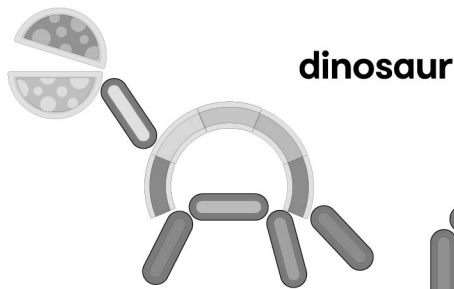

puzzle ideas

dinosaur

diamond ring

car

ice cream

teddy bear

KEYCODE: 43-264-308

MADE IN CHINA

Challenge Yourself

Easy : Doggy

Medium : House

Hard : Surfing

Shape
Puzzle

Marble
Run

Level: Easy

Level: Medium

marble run tricks

Pockets
Join two curved pieces to make a small pocket. Join four curved pieces to make a large pocket.

components :