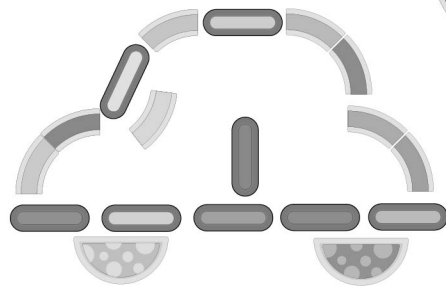

puzzle ideas

dinosaur

diamond ring

car

ice cream

teddy bear

KEYCODE: 43-264-308

MADE IN CHINA

FOR AU / NZ: IMPORTED FOR KMART STORES IN AUSTRALIA AND NEW ZEALAND.

KMART CUSTOMER SERVICE
AU: 1800 124 125 NZ: 0800 945 995

158 Piece Marble Run Instruction Manual

8+
years

158
PIECES

STEM
SCIENCE
TECHNOLOGY
ENGINEERING
MATHS

Challenge Yourself

Easy : Doggy

Medium : House

Hard : Surfing

Shape
Puzzle

Marble
Run

Level: Easy

Level: Medium

marble run tricks

Pockets
Join two curved pieces to make a small pocket. Join four curved pieces to make a large pocket.

components :