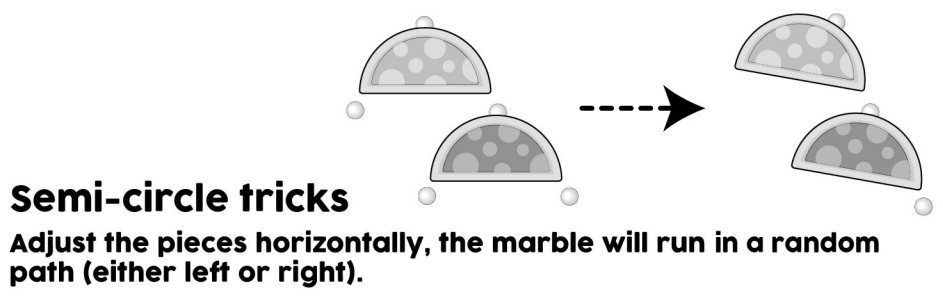

Level: Hard

KEYCODE: 43-264-308

instructions

Touch Fastener Stickers
Attach touch fastener sticker to the back of the marble track pieces

Decoration Stickers
Attach decoration stickers to the recessed area of the marble track

marble run tricks

Pockets
Join two curved pieces to make a small pocket. Join four curved pieces to make a large pocket.

components :