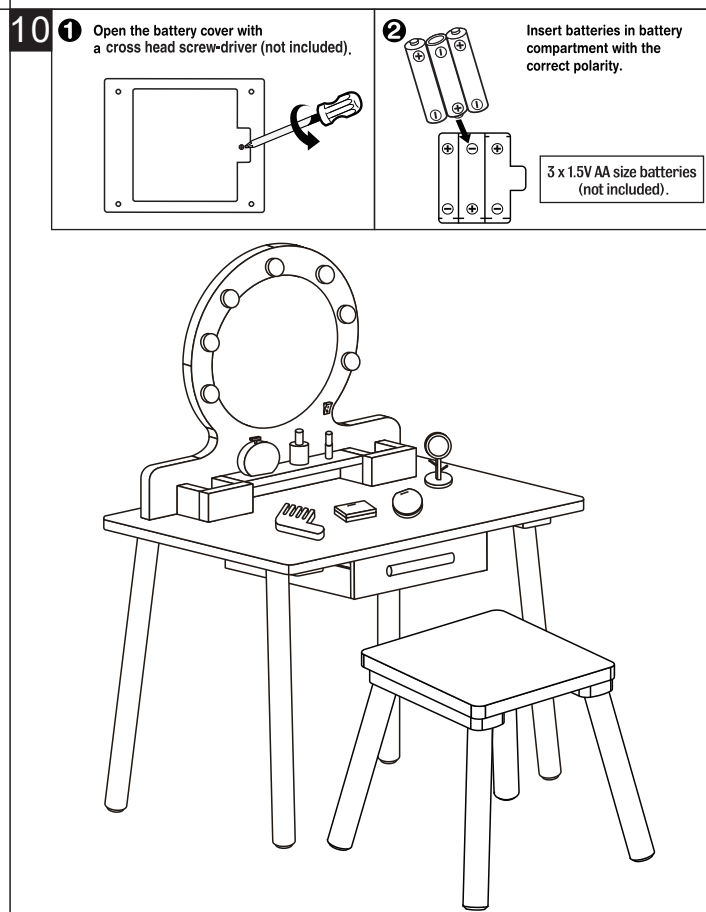

Assembly Instructions

Assembly Instructions

3

4

5

6

Assembly Instructions

ADULT ASSEMBLY IS REQUIRED. UNASSEMBLED PARTS CONTAIN SCREWS AND WITH FUNCTIONAL SHARP POINTS, PLEASE KEEP UNASSEMBLED PARTS AWAY FROM SMALL CHILDREN. THIS ITEM IS FOR ROLE PLAY ONLY. PLEASE USE AS INTENDED.

CAUTION: PLEASE CHECK CONDITION OF ITEM REGULARLY, AS SCREWS MAY LOOSEN WITH USE OVER TIME. TIGHTEN SCREW FITTINGS IF NECESSARY.

WARNING: BATTERIES ARE TO BE INSERTED WITH THE CORRECT POLARITY (+ and -). DO NOT MIX DIFFERENT TYPES OF BATTERIES OR NEW AND USED BATTERIES. NON-RECHARGEABLE BATTERIES ARE NOT TO BE RECHARGED. RECHARGEABLE BATTERIES ARE ONLY TO BE CHARGED BY AN ADULT. RECHARGEABLE BATTERIES ARE TO BE REMOVED FROM THE TOY BEFORE BEING CHARGED. THE SUPPLY TERMINALS ARE NOT TO BE SHORT-CIRCUITED. REMOVE BATTERIES FROM THE TOY WHEN NOT IN USE FOR EXTENDED TIME OR WHEN BATTERIES BECOME EXHAUSTED. BATTERY INSTALLATION BY AN ADULT IS REQUIRED. DISPOSE OF BATTERIES RESPONSIBLY. DO NOT DISPOSE OF IN FIRE.

CHOKING HAZARD-SMALL PARTS.
NOT SUITABLE FOR CHILDREN UNDER 3 YEARS.

WARNING: DO NOT STAND ON THE STOOL AND TABLE. MAX. LOAD FOR STOOL: 30KG, MAX. LOAD FOR TABLE: 5KG.