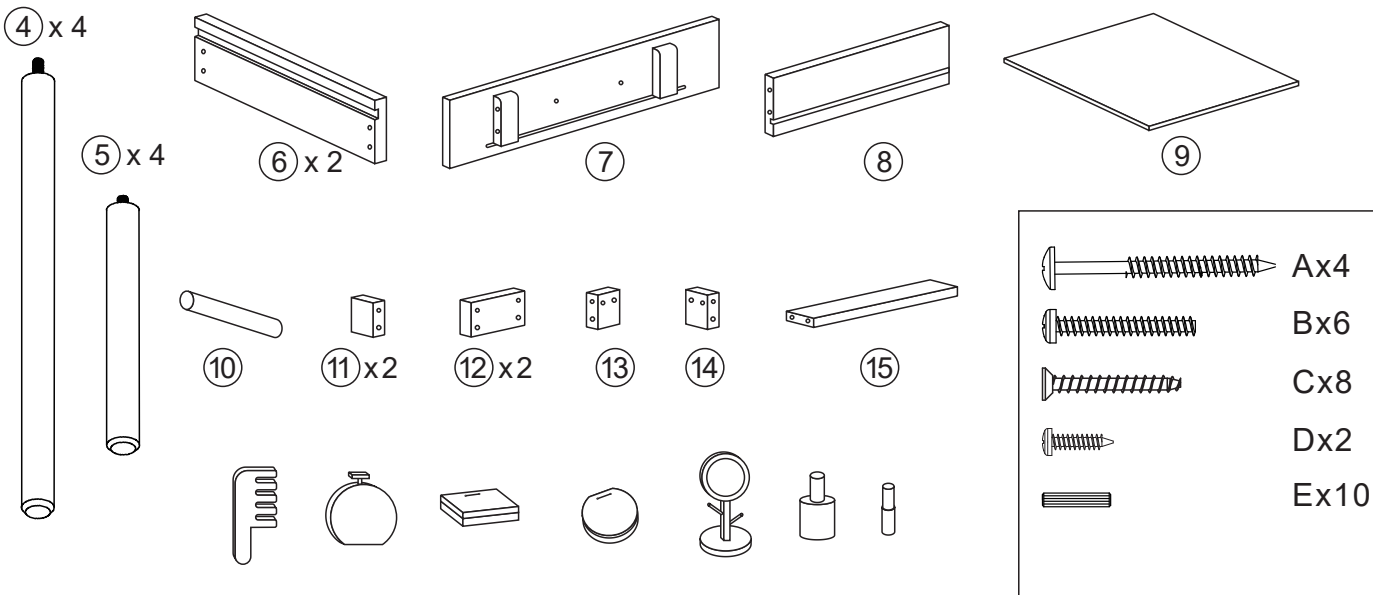

Assembly Instructions

Assembly Instructions

3

4

5

6

Assembly Instructions

ADULT ASSEMBLY IS REQUIRED. UNASSEMBLED PARTS CONTAIN SCREWS AND WITH FUNCTIONAL SHARP POINTS, PLEASE KEEP UNASSEMBLED PARTS AWAY FROM SMALL CHILDREN. THIS ITEM IS FOR ROLE PLAY ONLY. PLEASE USE AS INTENDED.

CAUTION: PLEASE CHECK CONDITION OF ITEM REGULARLY, AS SCREWS MAY LOOSEN WITH USE OVER TIME. TIGHTEN SCREW FITTINGS IF NECESSARY.

WARNING: BATTERIES ARE TO BE INSERTED WITH THE CORRECT POLARITY (+ and -). DO NOT MIX DIFFERENT TYPES OF BATTERIES OR NEW AND USED BATTERIES. NON-RECHARGEABLE BATTERIES ARE NOT TO BE RECHARGED. RECHARGEABLE BATTERIES ARE ONLY TO BE CHARGED BY AN ADULT. RECHARGEABLE BATTERIES ARE TO BE REMOVED FROM THE TOY BEFORE BEING CHARGED. THE SUPPLY TERMINALS ARE NOT TO BE SHORT-CIRCUITED. REMOVE BATTERIES FROM THE TOY WHEN NOT IN USE FOR EXTENDED TIME OR WHEN BATTERIES BECOME EXHAUSTED. BATTERY INSTALLATION BY AN ADULT IS REQUIRED. DISPOSE OF BATTERIES RESPONSIBLY. DO NOT DISPOSE OF IN FIRE.

CHOKING HAZARD-SMALL PARTS.
NOT SUITABLE FOR CHILDREN UNDER 3 YEARS.

WARNING: DO NOT STAND ON THE STOOL AND TABLE. MAX. LOAD FOR STOOL: 30KG, MAX. LOAD FOR TABLE: 5KG.