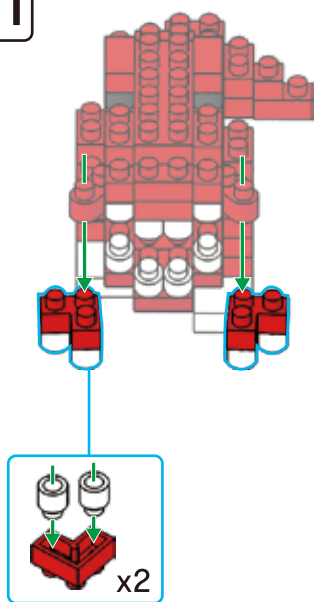

16

17

18

19

20

21

22

23

MINI BLOCK FLAMINGO

keycode: 43264834

ADULT ASSIST IS RECOMMENDED.

WARNING:
CHOKING HAZARD - SMALL PARTS.
NOT FOR CHILDREN UNDER 3 YEARS.

6+
YEARS

1

2

3