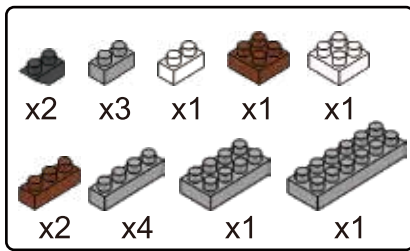

MINI BLOCK KOALA

keycode: 43264834
ADULT ASSIST IS RECOMMENDED.

WARNING:
CHOKING HAZARD - SMALL PARTS.
NOT FOR CHILDREN UNDER 3 YEARS.

6+
YEARS

1

2

3

4