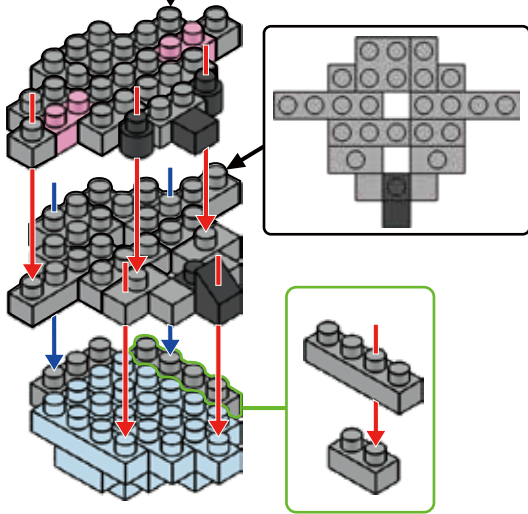

5

6

7

8

9

10

11

12

13

MINI BLOCK CROCODILE

keycode: 43264834
 ADULT ASSIST IS RECOMMENDED.
 PRODUCT MAY VARY SLIGHTLY FROM IMAGE SHOWN.

WARNING:
 CHOKING HAZARD - SMALL PARTS.
 NOT FOR CHILDREN UNDER 3 YEARS.

6+
 YEARS

1

2

3