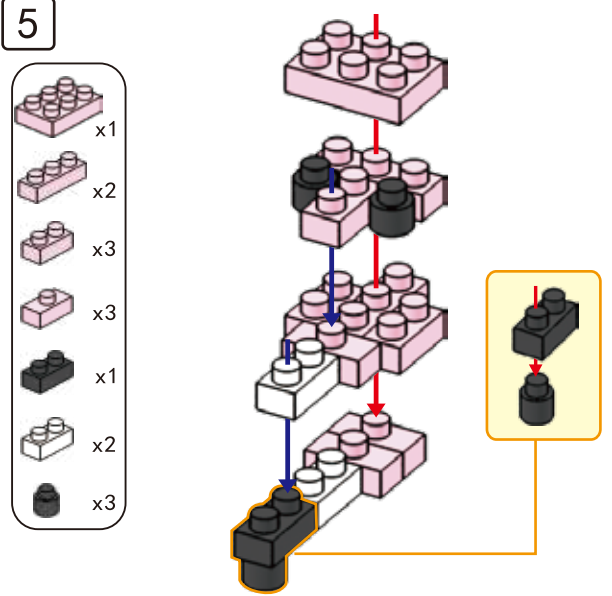

MINI BLOCK FLAMINGO

keycode: 43264834

ADULT ASSIST IS RECOMMENDED.

WARNING:
CHOKING HAZARD - SMALL PARTS.
NOT FOR CHILDREN UNDER 3 YEARS.

6+
YEARS

1

2

3

4

5

6

7

8