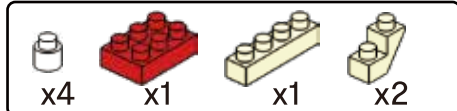

13

MINI BLOCK CROCODILE

keycode: 43264834
 ADULT ASSIST IS RECOMMENDED.
 PRODUCT MAY VARY SLIGHTLY FROM IMAGE SHOWN.

WARNING:
 CHOKING HAZARD - SMALL PARTS.
 NOT FOR CHILDREN UNDER 3 YEARS.

6+
 YEARS

1

2

3