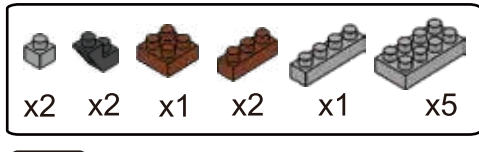

MINI BLOCK KOALA

keycode: 43264834
ADULT ASSIST IS RECOMMENDED.

WARNING:
CHOKING HAZARD - SMALL PARTS.
NOT FOR CHILDREN UNDER 3 YEARS.

6+
YEARS

1

2

3

4