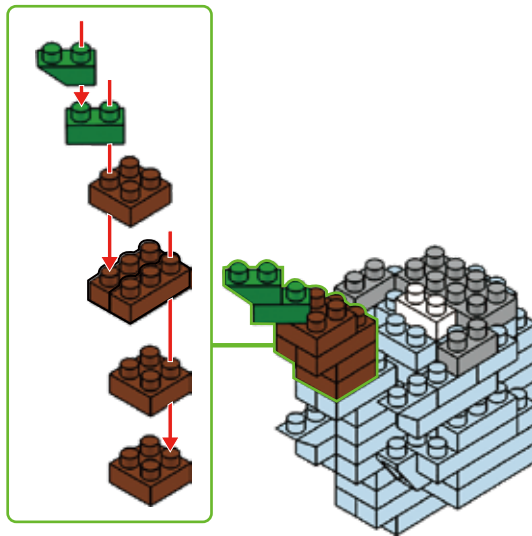

MINI BLOCK KOALA

keycode: 43264834
ADULT ASSIST IS RECOMMENDED.

WARNING:
CHOKING HAZARD - SMALL PARTS.
NOT FOR CHILDREN UNDER 3 YEARS.

6+
YEARS

1

2

3

4

5

6