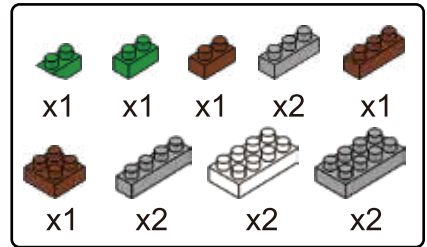

MINI BLOCK KOALA

keycode: 43264834
ADULT ASSIST IS RECOMMENDED.

WARNING:
CHOKING HAZARD - SMALL PARTS.
NOT FOR CHILDREN UNDER 3 YEARS.

6+
YEARS

1

2

3

4