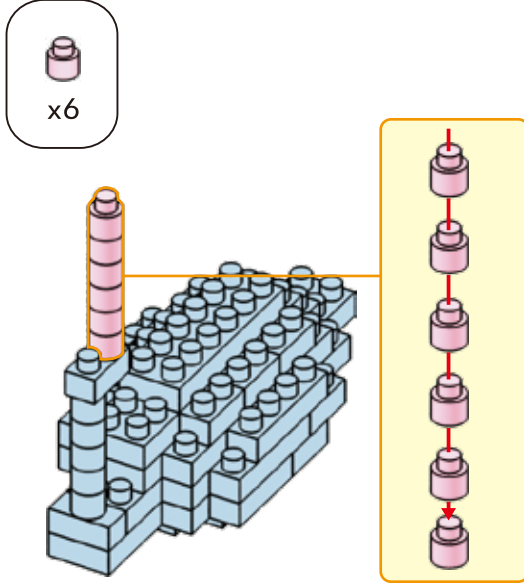

MINI BLOCK FLAMINGO

keycode: 43264834

ADULT ASSIST IS RECOMMENDED.

WARNING:
CHOKING HAZARD - SMALL PARTS.
NOT FOR CHILDREN UNDER 3 YEARS.

6+
YEARS

1

2

3

4

5

6

7

8