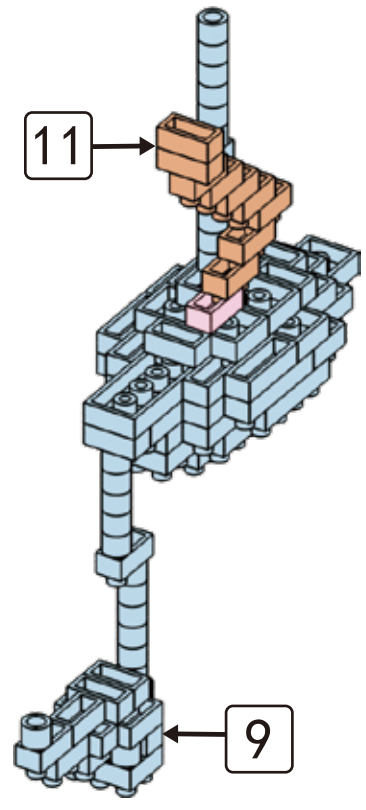

16

17

18

19

20

21

22

23

MINI BLOCK FLAMINGO

keycode: 43264834

ADULT ASSIST IS RECOMMENDED.

WARNING:
CHOKING HAZARD - SMALL PARTS.
NOT FOR CHILDREN UNDER 3 YEARS.

6+
YEARS

1

2

3

4

5

6

7

8

9

10

11

12

13

14