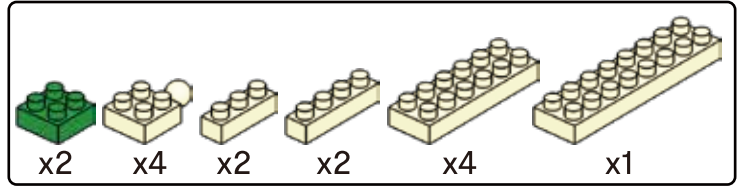

13

MINI BLOCK CROCODILE

keycode: 43264834
 ADULT ASSIST IS RECOMMENDED.
 PRODUCT MAY VARY SLIGHTLY FROM IMAGE SHOWN.

WARNING:
 CHOKING HAZARD - SMALL PARTS.
 NOT FOR CHILDREN UNDER 3 YEARS.

6+
 YEARS

1

2

3