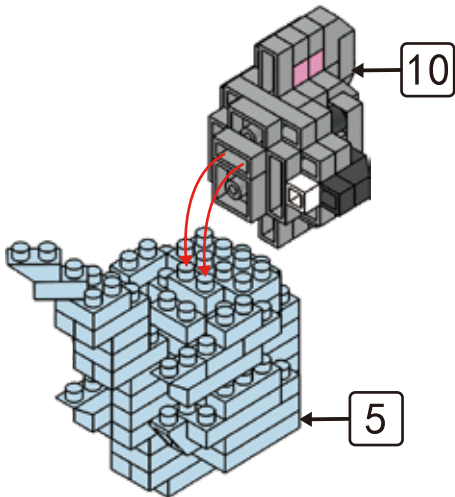

5

6

7

8

9

10

11

12

13

MINI BLOCK CROCODILE

keycode: 43264834
 ADULT ASSIST IS RECOMMENDED.
 PRODUCT MAY VARY SLIGHTLY FROM IMAGE SHOWN.

WARNING:
 CHOKING HAZARD - SMALL PARTS.
 NOT FOR CHILDREN UNDER 3 YEARS.

6+
 YEARS

1

2

3