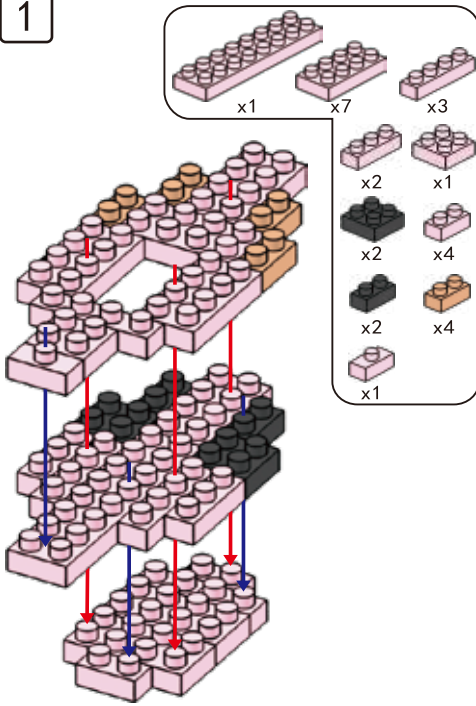

16

17

18

19

20

21

22

23

MINI BLOCK FLAMINGO

keycode: 43264834

ADULT ASSIST IS RECOMMENDED.

WARNING:
CHOKING HAZARD - SMALL PARTS.
NOT FOR CHILDREN UNDER 3 YEARS.

6+
YEARS

1

2

3

4

5

6

7

8

9

10

11