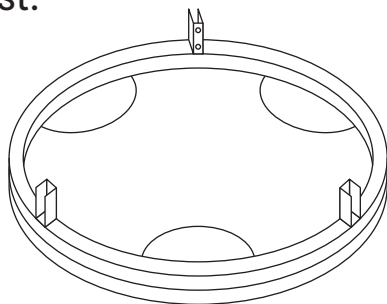

## 43267132 Set of 2 Soho Nest Side Tables

**WARNING:** THIS PRODUCT CONTAINS SMALL PARTS AND SHARP POINTS, KEEP AWAY FROM CHILDREN AND BABIES. ADULT ASSEMBLY REQUIRED. DO NOT STAND, SIT OR LEAN ON THIS TABLE. DO NOT USE THE TABLE AS A CHOPPING SURFACE. DO NOT KNOCK OR DRAG THE PRODUCT. DO NOT USE THE TABLE UNLESS ALL SCREWS ARE FIRMLY SECURED. USE ONLY ON A FLAT SURFACE. FAILURE TO FOLLOW THESE WARNINGS COULD RESULT IN SERIOUS INJURY.

### Parts list:

A x1

C x3

D x3

E x1

G x24

B x1

F x1