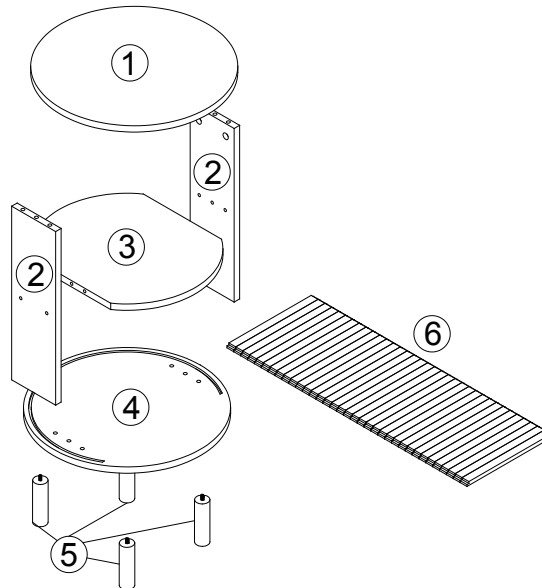

Assembly Instruction

43267293 GEORGIA BEDSIDE TABLE

CARE INSTRUCTIONS:

WIPE CLEAN WITH A SOFT DAMP CLOTH. DO NOT USE ABRASIVE MATERIALS AND SOLVENTS. CHECK AND TIGHTEN ALL PARTS REGULARLY. DO NOT PLACE HOT ITEMS SUCH AS COFFEE CUPS DIRECTLY ON THE SURFACE. KEEP AWAY FROM WATER AND DIRECT SUNLIGHT. STORE IN A DRY PLACE. FOR DOMESTIC USE ONLY. FOR INDOOR USE ONLY. A MILD ODOUR MAY BE PRESENT WHEN FIRST OPENING THIS CARTON. SIMPLY ALLOW TO AIR OUTSIDE AND THIS WILL FADE.

WARNING:

DO NOT STAND OR SIT ON THIS UNIT. DO NOT USE THIS UNIT UNLESS ALL BOLTS AND SCREWS ARE FIRMLY SECURED. DO NOT KNOCK OR DRAG THIS UNIT. USE ONLY ON A FLAT SURFACE. LOAD SHELF EVENLY TO PREVENT FROM TIPPING OVER. THIS PACKAGE CONTAINS SMALL PARTS AND SHARP POINTS. KEEP AWAY FROM CHILDREN AND BABIES. ADULT ASSEMBLY REQUIRED. FAILURE TO FOLLOW THESE WARNINGS COULD RESULT IN SERIOUS INJURY.

MAXIMUM SAFE LOAD: 10KG FOR TABLE TOP, 3KG FOR SHELF.

Hardware List

	A	6x35mm	4pcs		D		4pcs
	B	15x10mm	4pcs		E	4x35mm	8pcs
	C	6x30mm	6pcs				

Do not tighten the screws fully during assembly.
Fully tighten screws after the final assembly steps.