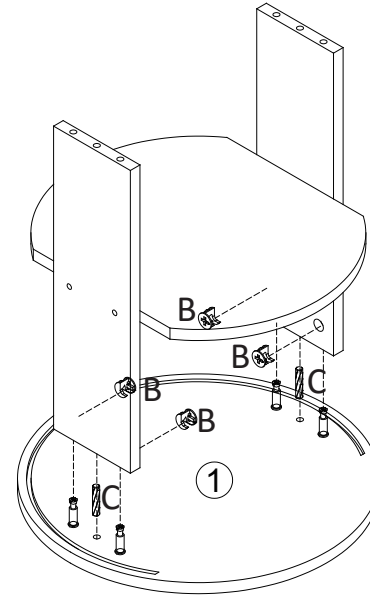

MAXIMUM SAFE LOAD: 10KG FOR TABLE TOP, 3KG FOR SHELF.

Hardware List

	A	6x35mm	4pcs		D		4pcs
	B	15x10mm	4pcs		E	4x35mm	8pcs
	C	6x30mm	6pcs				

Do not tighten the screws fully during assembly.
Fully tighten screws after the final assembly steps.

					
①	1 PC	②	2 PCS	③	1 PC
④	1 PC	⑤	4 PCS	⑥	1 PC

Step 1:

Step 3:

Step 2:

Step 4:

Step 5:

Step 7:

Step 6: