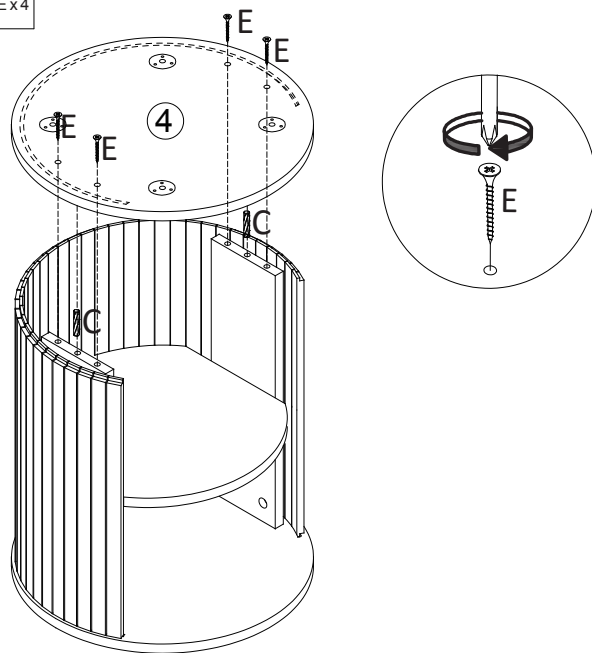

MAXIMUM SAFE LOAD: 10KG FOR TABLE TOP, 3KG FOR SHELF.

Hardware List

	A	6x35mm	4pcs		D		4pcs
	B	15x10mm	4pcs		E	4x35mm	8pcs
	C	6x30mm	6pcs				

Do not tighten the screws fully during assembly.
Fully tighten screws after the final assembly steps.

					
①	1 PC	②	2 PCS	③	1 PC
④	1 PC	⑤	4 PCS	⑥	1 PC

Step 1:

Step 3:

Step 2:

Step 4:

Step 5:

Step 7:

Step 6: