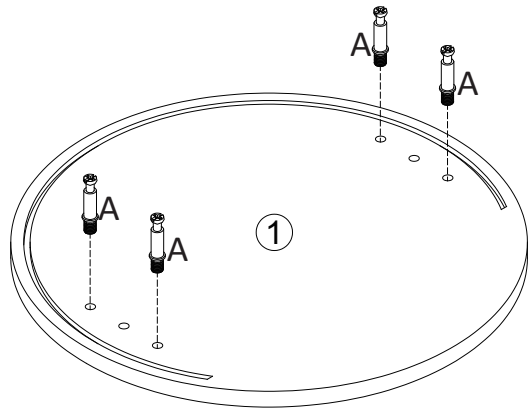

MAXIMUM SAFE LOAD: 10KG FOR TABLE TOP, 3KG FOR SHELF.

Hardware List

	A	6x35mm	4pcs		D		4pcs
	B	15x10mm	4pcs		E	4x35mm	8pcs
	C	6x30mm	6pcs				

Do not tighten the screws fully during assembly.
Fully tighten screws after the final assembly steps.

					
①	1 PC	②	2 PCS	③	1 PC
④	1 PC	⑤	4 PCS	⑥	1 PC

Step 1:

Step 3:

Step 2:

Step 4:

Step 5:

Step 7:

Step 6: