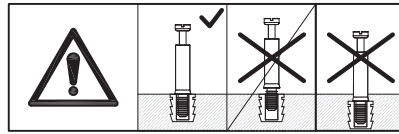

MAXIMUM SAFE LOAD: 10KG FOR TABLE TOP, 3KG FOR SHELF.

Hardware List

	A	6x35mm	4pcs		D		4pcs
	B	15x10mm	4pcs		E	4x35mm	8pcs
	C	6x30mm	6pcs				

Do not tighten the screws fully during assembly.
Fully tighten screws after the final assembly steps.

					
①	1 PC	②	2 PCS	③	1 PC
④	1 PC	⑤	4 PCS	⑥	1 PC

Step 1:

Step 3:

Step 2:

Step 4:

Step 5:

Step 7:

Step 6: