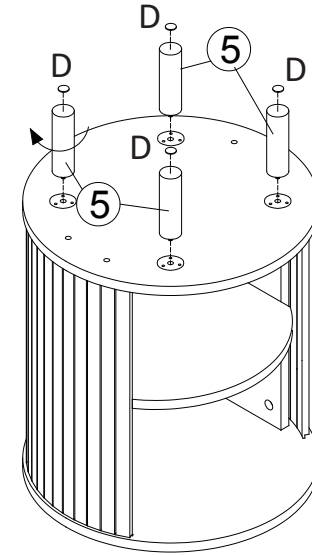

MAXIMUM SAFE LOAD: 10KG FOR TABLE TOP, 3KG FOR SHELF.

Hardware List

	A	6x35mm	4pcs		D		4pcs
	B	15x10mm	4pcs		E	4x35mm	8pcs
	C	6x30mm	6pcs				

Do not tighten the screws fully during assembly.
Fully tighten screws after the final assembly steps.

					
①	1 PC	②	2 PCS	③	1 PC
④	1 PC	⑤	4 PCS	⑥	1 PC

Step 1:

Step 3:

Step 2:

Step 4:

Step 5:

Step 7:

Step 6: