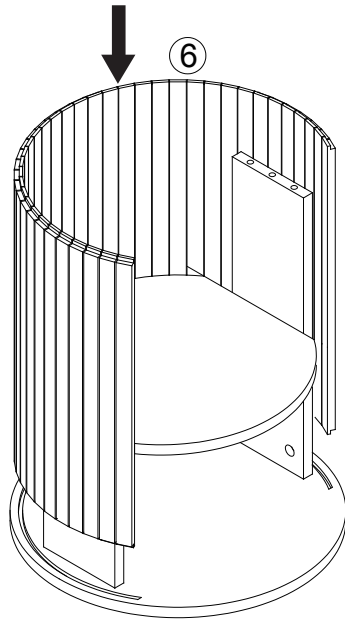

MAXIMUM SAFE LOAD: 10KG FOR TABLE TOP, 3KG FOR SHELF.

Hardware List

	A	6x35mm	4pcs		D		4pcs
	B	15x10mm	4pcs		E	4x35mm	8pcs
	C	6x30mm	6pcs				

Do not tighten the screws fully during assembly.
Fully tighten screws after the final assembly steps.

					
①	1 PC	②	2 PCS	③	1 PC
④	1 PC	⑤	4 PCS	⑥	1 PC

Step 1:

Step 3:

Step 2:

Step 4:

Step 5:

Step 7:

Step 6: