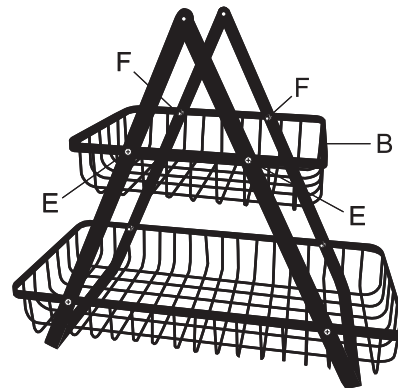

Assembly Instructions

43272747-WIRE & WOOD 2 TIER BASKET

WARNING: Please read this instruction carefully on assembling. Ensure you have all parts listed before commencing assembly. This product contains small parts, keep away from children and babies. Adult assembly required. Don't tighten the screws and nuts until the item is finished assembling. Failure to follow these warnings could result in serious injury.

MAXIMUM LOADING WEIGHT: 1kg for small basket, 2kg for large basket.

Hardware list

A	B	C	D
1 PC	1 PC	2 PCS	1 PC
E	F	G	
8 PCS	8 PCS	2 PCS	

STEP 1

STEP 2

STEP 3

STEP 4