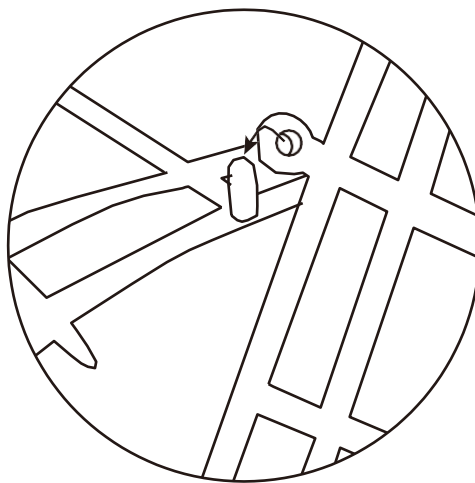

30pk Green Foliage

Contents:

A.30pcs

green foliage

Instructions

- Step 1.** Take two pieces of the product and lay them next to each other.
Lock one piece of the perforated part into the other piece of the raised parts. See below image.

- Step 2.** Repeat until all pieces are locked together.

Warning:

Assembly by adult is recommended.