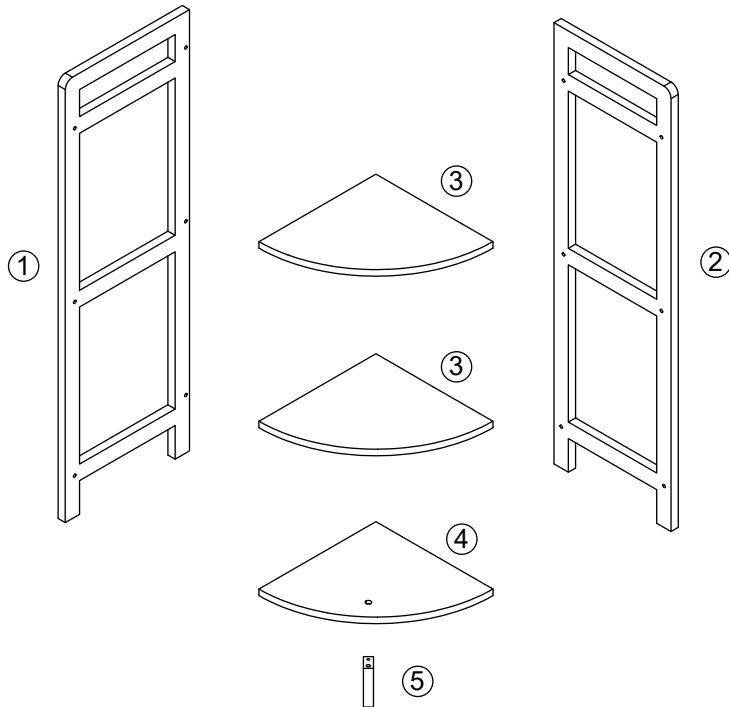

Assembly Instructions

43274864 BAMBOO AND WHITE CORNER CADDY

CARE INSTRUCTION: Wipe clean with a damp cloth. Keep away from water and direct sunlight. For indoor and domestic use. Not suitable for use in the shower. Check and tighten all parts regularly.

WARNINGS: Do not stand, sit, or lean on the product. Do not drag the product. Use only on a flat surface. Do not use until all screws, bolts and knobs are firmly secured. This product contains small parts and sharp points, keep away from children and babies. Adult assembly required. Failure to follow these warnings could result in serious injury.

MAXIMUM TOTAL LOADING WEIGHT: 2KGS FOR EACH SHELF, 6KGS IN TOTAL.

Hardware list

	a	4X35mm	15PCS
	b		9PCS
	c	6X30mm	1PC
	d		1PC

	e		2PCS
	f		2PCS
	g		2PCS
	h		5PCS

① 1 PC	② 1 PC	③ 2 PCS
④ 1 PC	⑤ 1 PC	

DO NOT TIGHTEN THE SCREWS UNTIL THE PRODUCT IS FULLY ASSEMBLED.