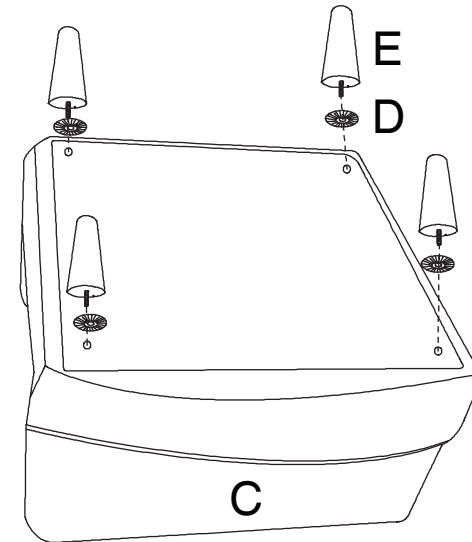

WARNING: DO NOT STAND ON THIS CHAIR. USE ONLY ON A FLAT SURFACE. SUITABLE FOR ONE PERSON USE ONLY. DO NOT USE UNTIL ALL SCREWS, BOLTS AND KNOBS ARE FIRMLY SECURED. THIS PRODUCT CONTAINS SMALL PARTS AND SHARP POINTS, KEEP AWAY FROM CHILDREN AND BABIES. ADULT ASSEMBLY REQUIRED. DO NOT TIGHTEN THE SCREWS FULLY DURING ASSEMBLY. FULLY TIGHTEN SCREWS AFTER THE FINAL ASSEMBLY STEPS. DO NOT TIGHTEN THE SCREWS FULLY DURING ASSEMBLY. FULLY TIGHTEN SCREWS AFTER THE FINAL ASSEMBLY STEPS. FAILURE TO FOLLOW THESE WARNINGS COULD RESULT IN SERIOUS INJURY.

MAXIMUM SAFE LOAD: 100KG.

A X 1

D X 4

STEP 1

B X 1

E X 4

STEP 2

Feet tied with red rope in the carton.