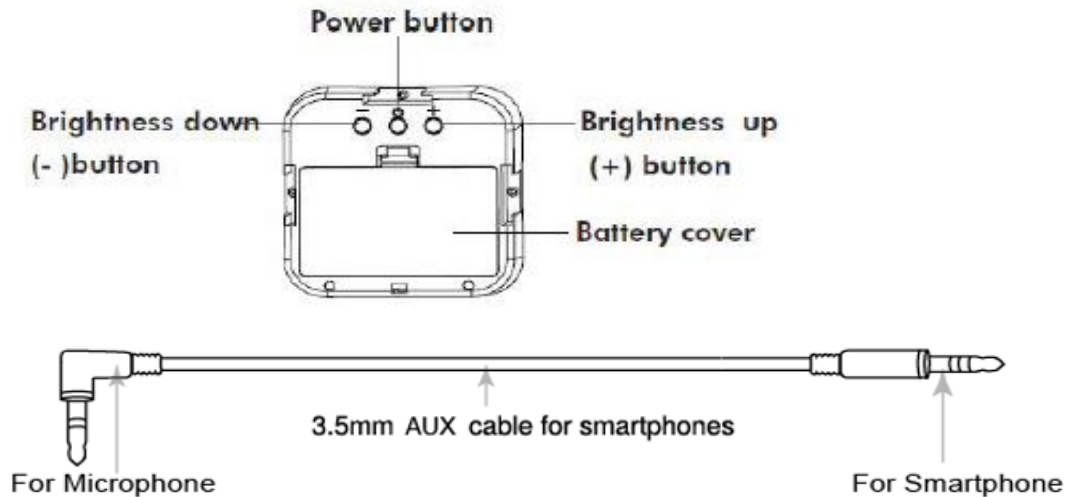

### Packaging include:

LED light x2

Microphone x1

1/4 inch mounting screw x1

Phone clip screwx1

Foldable Tripod Stand x1

Ergonomic square holder x1

Phone clip x1

## Use

1. Mount the tripod stand on the Ergonomic square holder with the 1/4 inch mounting screw.
3. Mount the phone clip on the middle of Ergonomic square holder, then adjust the width/length to place your smart phone.
4. Attach the LED light to the Ergonomic square holder then tighten the cold shoe mounts.
4. Attach the microphone to the Ergonomic square holder then tighten the cold shoe mounts.
5. Unfold the tripod legs and place it on a flat surface, both press the angle adjust button to select desired angel.
6. Put in 2 x AA batteries (not included) into each LED light back side. Long press the power button to turn on /off the light. Short press the brightness button to adjust the brightness.
7. Plug one side of 3.5mm AUX cable into the microphone, then plug another side into your phone.