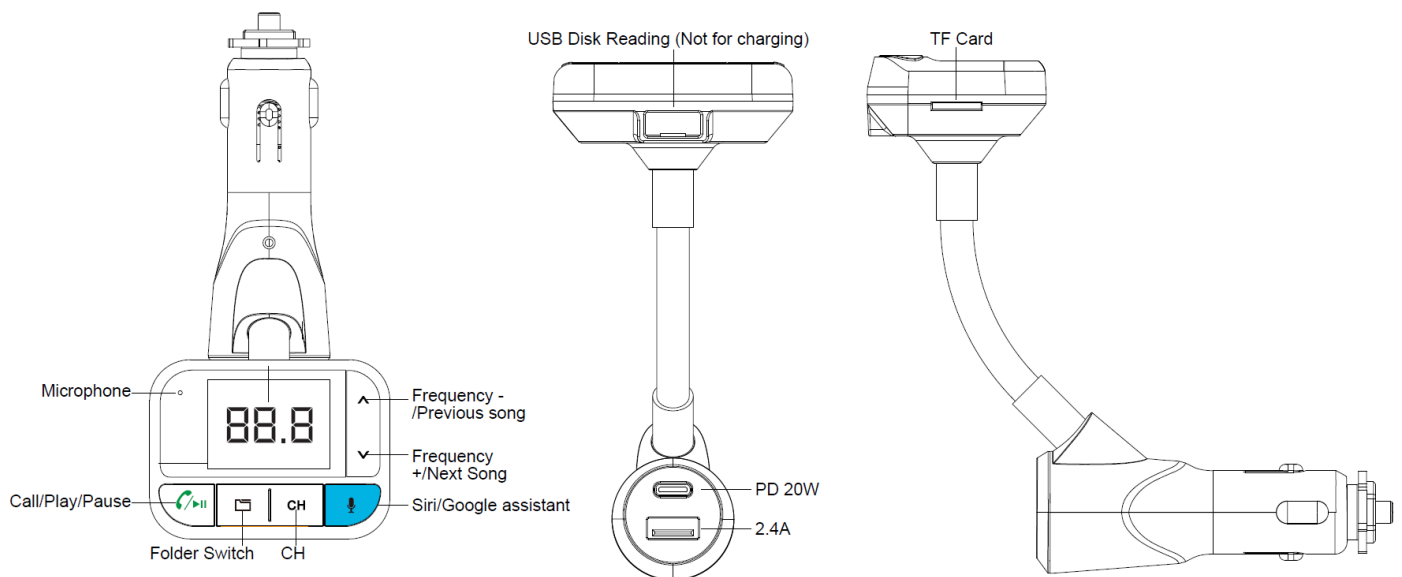

Features:

1. Wireless transmit phone call & audio playing to the car FM stereo system via Bluetooth.
2. Switch to Hands-free mode automatically from music playing status when receiving calls.
3. Adjustable goose-neck design allows us to find a better viewing.
4. Elegant design with big white LED display.
5. Support to read Micro SD (Max 64GB).
6. Dual USB output: PD20W Max +DC 5V/2.4A.
7. Voice prompt and hands-free calling for safety driving.
8. Adopt the Bluetooth 5.3 Technology.
9. Siri/Google assistant quick activation.

Specifications:

- Bluetooth Version: 5.3
- Frequency Range: 87.6-107.9MHz
- Product Input:12-24V
- Dual USB Output: PD20W Max +DC 5V/2.4A
- Micro SD Card (Max Capacity): 64GB
- USB Disk (Max Capacity): 64GB
- Music Format: MP3/WMA/WAV/FLAC/APE
- Transmit Distance: up to 3 m
- Product Dimension: 59*90*127 mm
- Product Weight: 78.5g.

Compatibility:

This device can be paired as a hand free kit with any compatible Bluetooth 2.1 or higher enabled devices.

Appearance:

Operation Instructions

Setup the FM Transmitter Connection:

1. Plug the unit into your vehicle's cigarette lighter or power port.