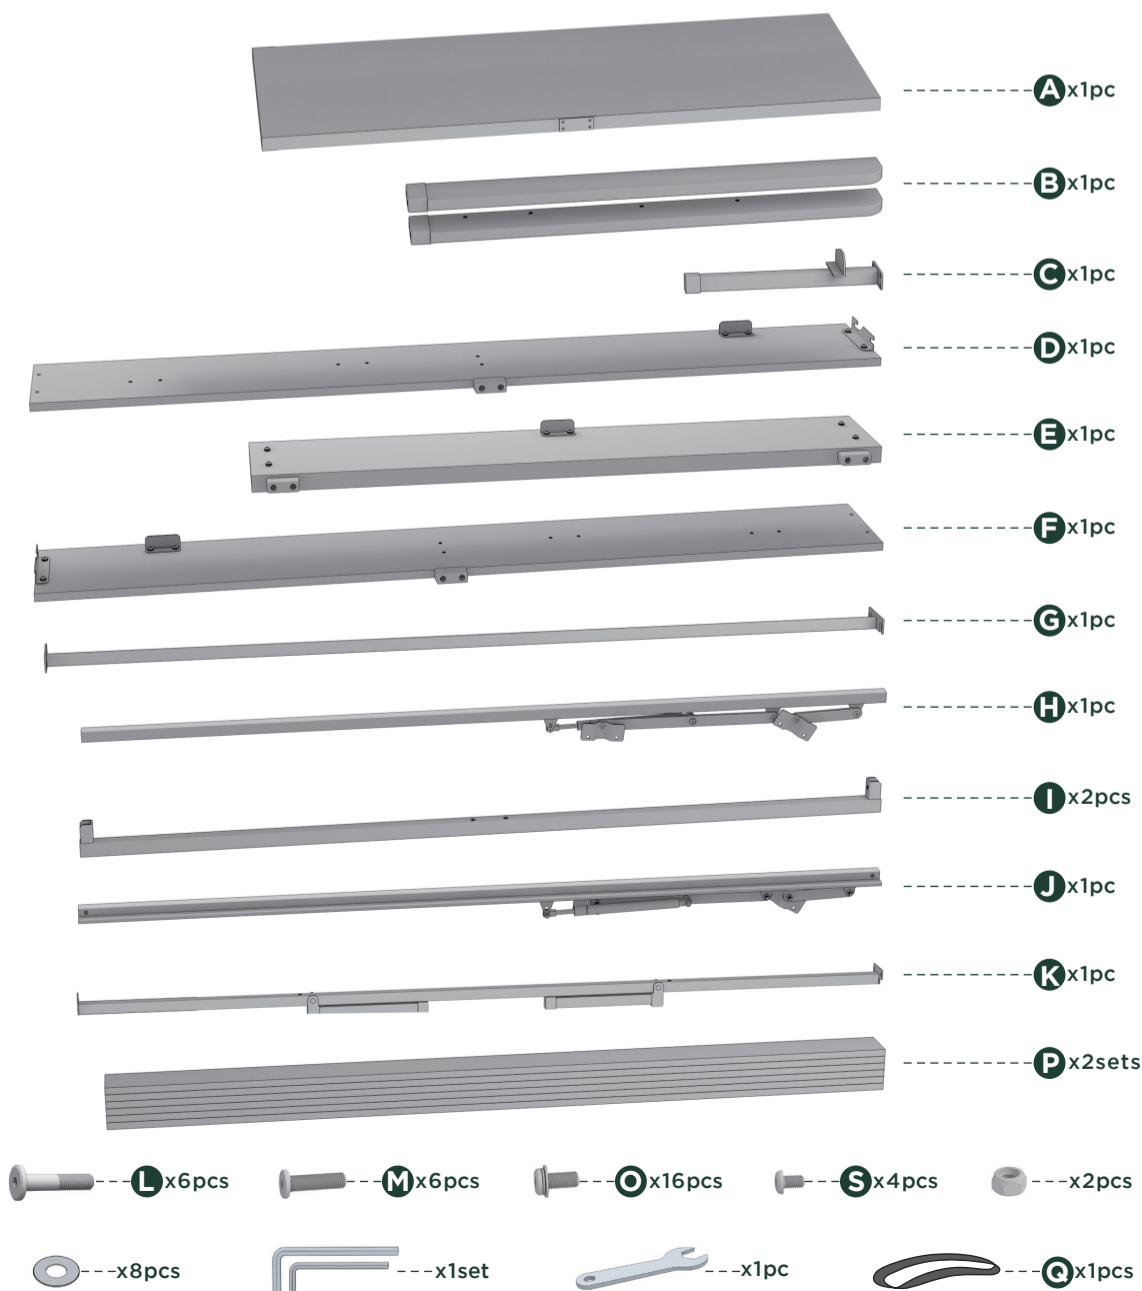

Easy as 1-2-3 Assembly Instruction

QB GAS LIFT BED OO

Components

Need more help?

Get in touch so we can help you out.
 AU: 7am - 5pm AEST Monday - Sunday (including public holidays)
 NZ: 9am - 7pm AEST Monday - Sunday (including public holidays)
 1800 051 800

8

9

10

11

12

13

14

15

16

17

18

19

20

21

22

23