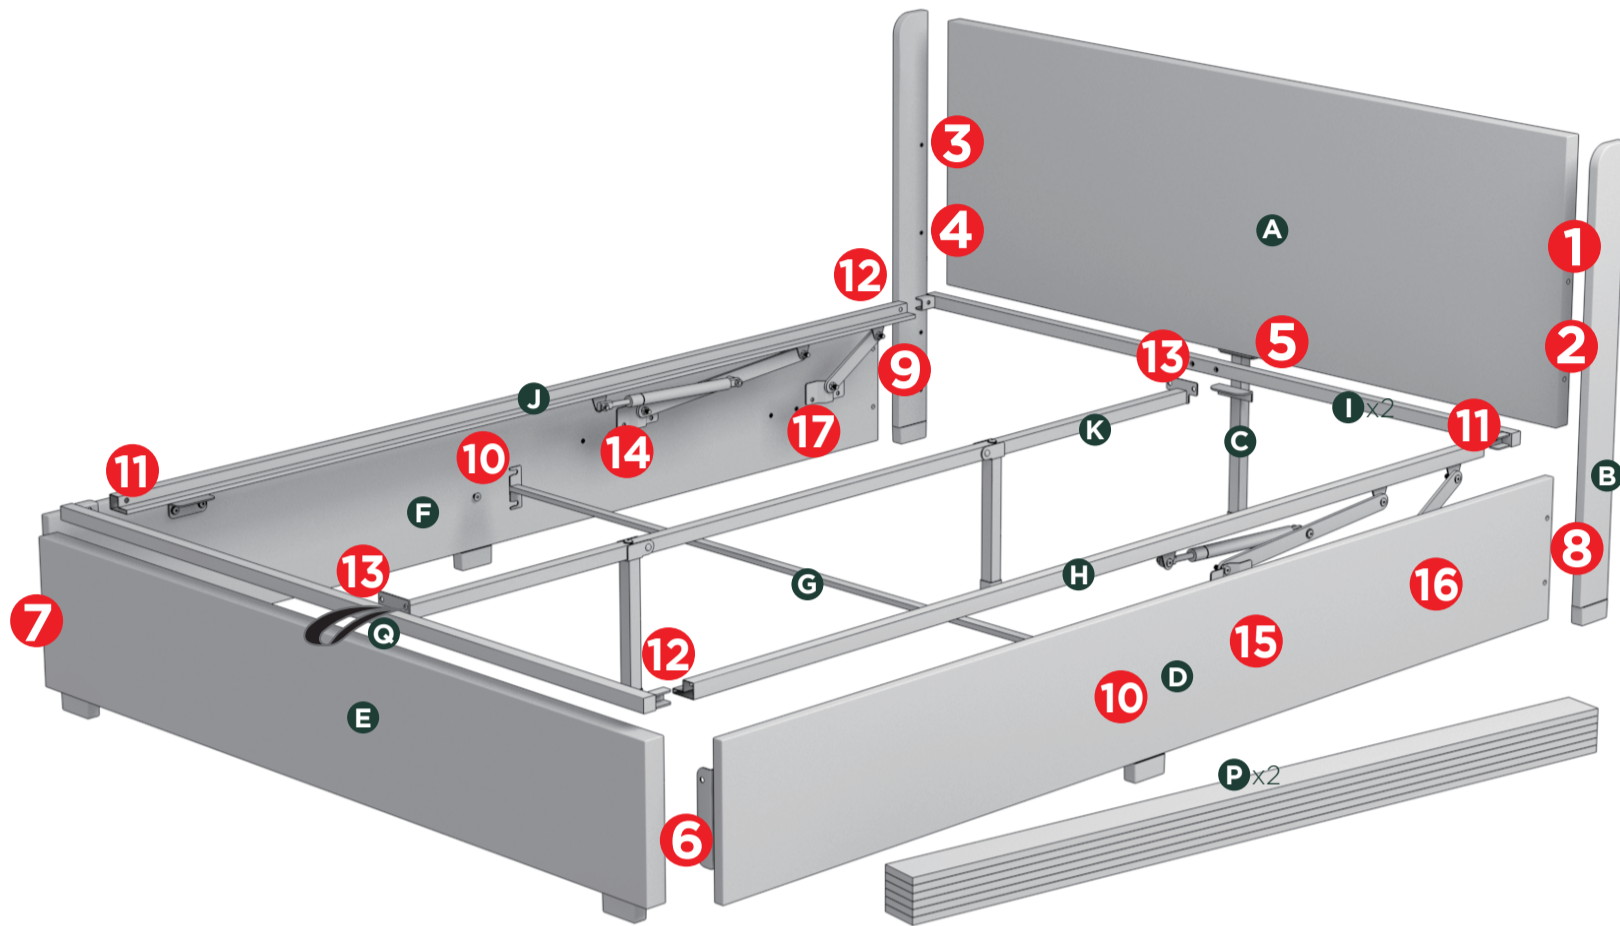

Easy as 1-2-3 Assembly Instruction

QB GAS LIFT BED OO

Components

Need more help?

Get in touch so we can help you out.
 AU: 7am - 5pm AEST Monday - Sunday (including public holidays)
 NZ: 9am - 7pm AEST Monday - Sunday (including public holidays)
 1800 051 800

8

9

10

11

12

13

14

15