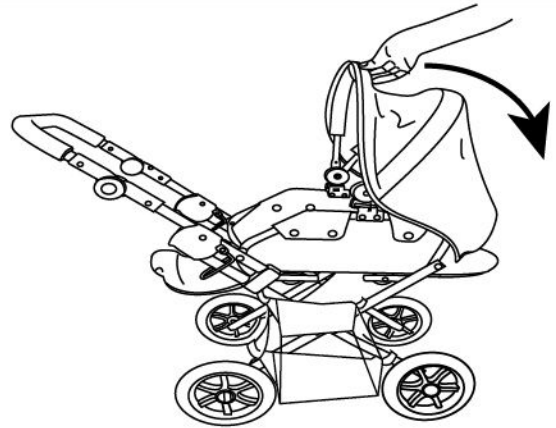

Close the doll pram

1.