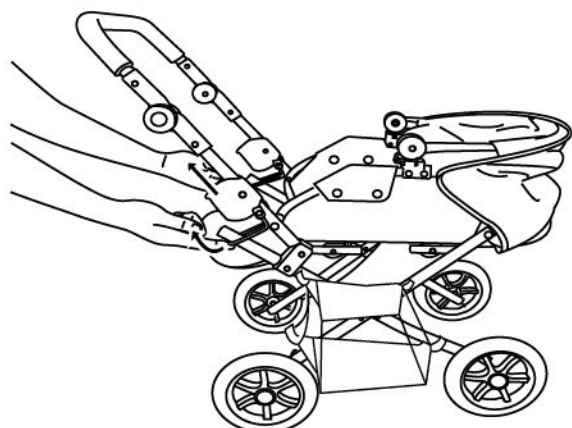

6.

7.

8.

Close the doll pram

1.

2.

3.