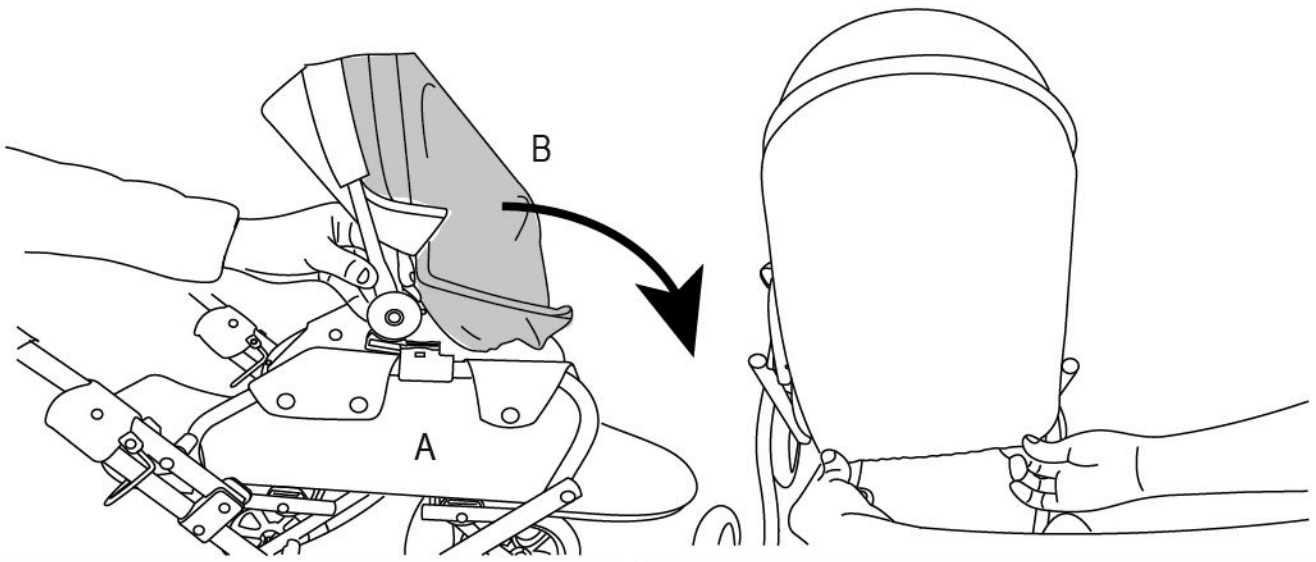

6.

7.

8.

Close the doll pram

1.

2.

3.