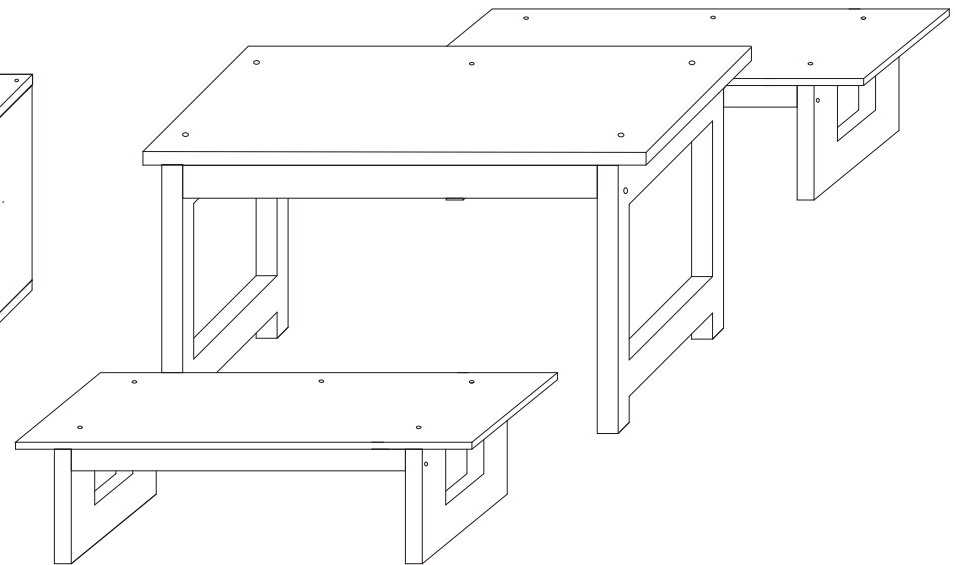

25

CAUTION:

ADULT ASSEMBLY IS REQUIRED. HARDWARE CONTAINS SCREWS WITH SHARP POINTS. KEEP UNASSEMBLED

PARTS OUT OF THE REACH OF SMALL CHILDREN. ADULT SUPERVISION IS RECOMMENDED.

THIS IS A TOY, INTENDED FOR ROLE PLAY ONLY.

PLEASE CHECK CONDITION OF ITEM REGULARLY, AS SCREWS MAY LOOSEN WITH USE OVER TIME. TIGHTEN SCREW FITTINGS IF NECESSARY.

WARNING: PLEASE SECURE THIS PRODUCT WITH THE SUPPLIED WALL FIXING. IT IS STRONGLY RECOMMENDED THAT THIS PRODUCT IS PERMANENTLY FIXED TO THE WALL. PLEASE SEEK PROFESSIONAL ADVICE IF YOU ARE IN DOUBT OF WHAT FIXING DEVICE TO USE. REGULARLY CHECK THAT ANCHOR IS SECURELY MAINTAINED.

WARNING

CHOKING HAZARD-SMALL PARTS.

NOT SUITABLE FOR CHILDREN UNDER 3 YEARS.