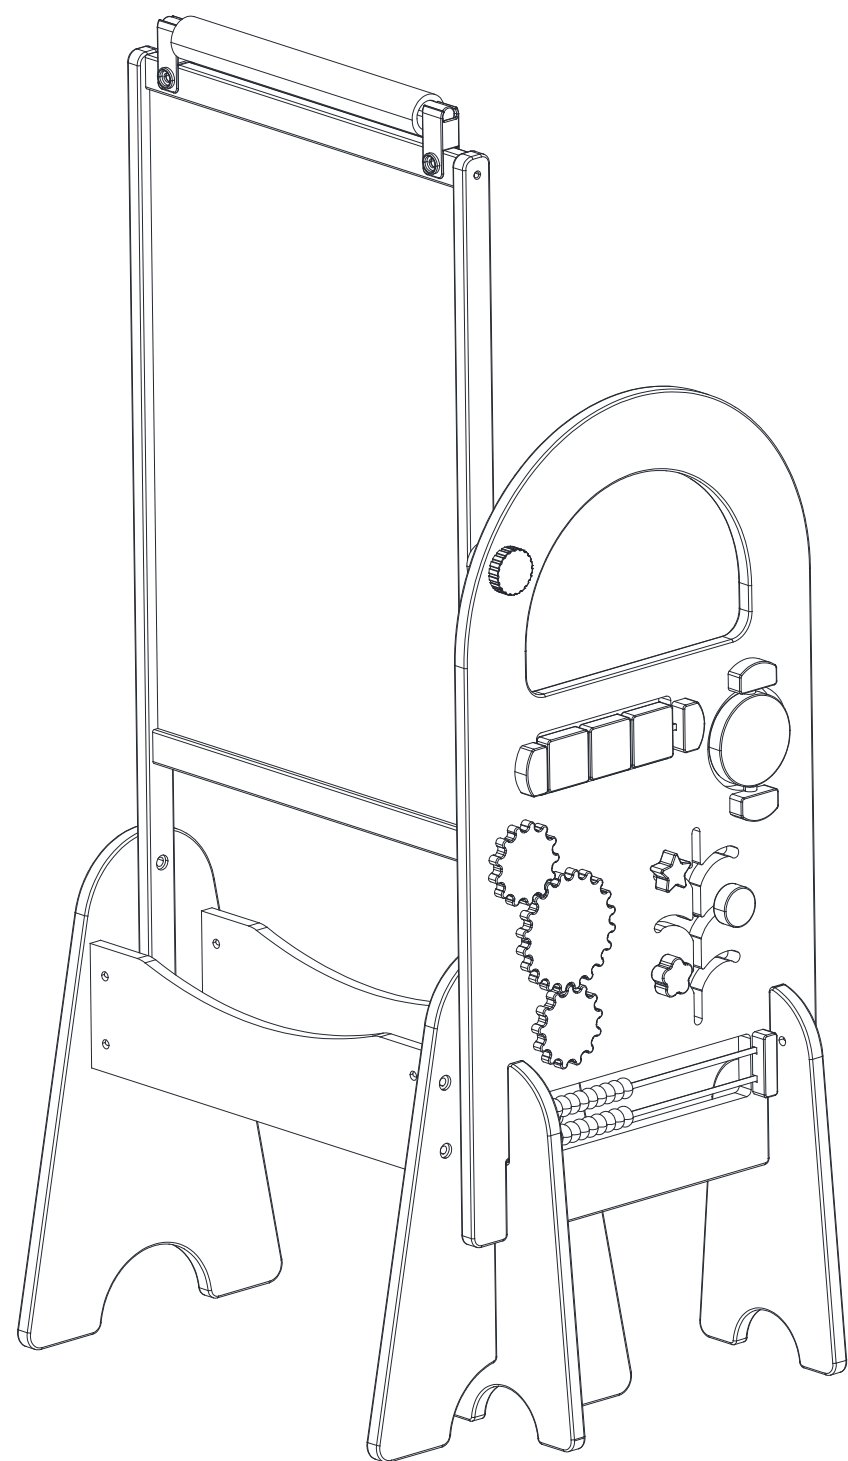

Acticity Easel

Key Code : 43311859

Read and follow instruction carefully and keep for future reference.

WARNING:
CHOKING HAZARD - SMALL PARTS.
NOT FOR CHILDREN UNDER 3 YEARS.

MADE IN CHINA
FOR AU / NZ: IMPORTED FOR KMART
STORES IN AUSTRALIA AND NEW ZEALAND.

⚠ WARNING:

- ADULT ASSEMBLY AND SUPERVISION REQUIRED.
- UNASSEMBLED PARTS CONTAIN SCREWS AND WITH FUNCTIONAL SHARP POINTS. PLEASE KEEP UNASSEMBLED PARTS AWAY FROM CHILDREN.
- CHECK CONDITION OF ITEM REGULARLY, AS SCREWS MAY LOOSEN WITH USE OVER TIME. TIGHTEN SCREW FITTINGS IF NECESSARY.
- REMOVE ALL THE TAGS, LABELS AND PLASTIC FASTNRTS BEFORE GIVING THIS TOY TO YOUR CHILD.
- STOP USING THIS PRODUCT IF THERE IS ANY LOOSE OR MISSING FASTENERS, JOINTS OR BROKEN PARTS.
- ANY ADDITIONAL OR REPLACEMENT PARTS SHOULD ONLY BE OBTAINED FROM THE MANUFACTURER OR DISTRIBUTER. NEVER SUBSTITUTE PARTS.
- COLOUR AND CONTENT MAY VARY FROM IMAGE SHOWN.
- WASH HANDS THOROUGHLY AFTER USE.