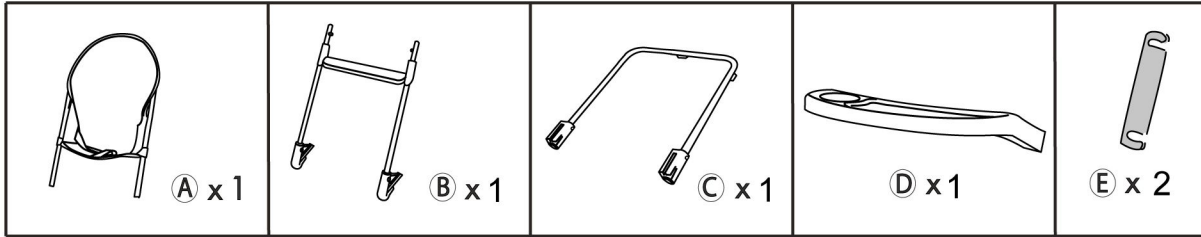

High Chair Part List