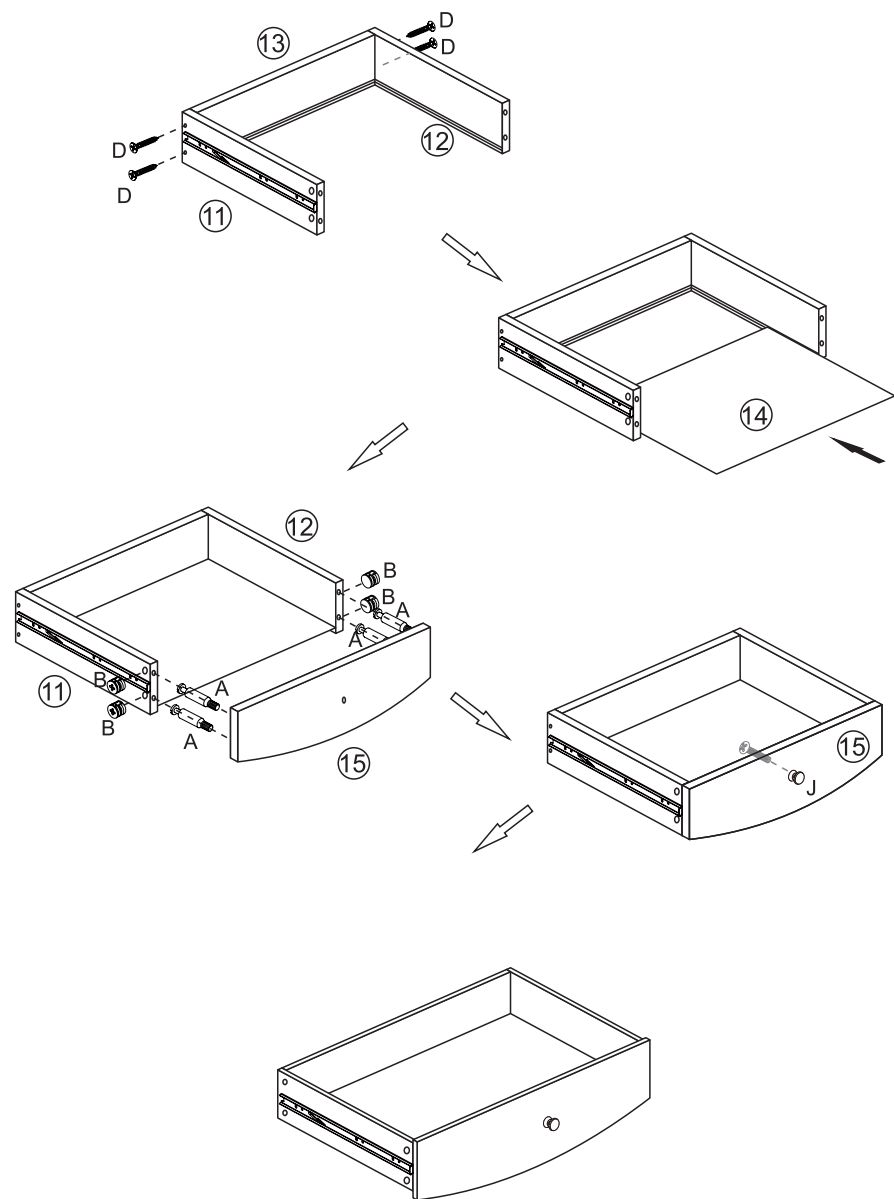

WARNING: DO NOT STAND OR LEAN ON THE TROLLEY. USE ONLY ON A FLAT SURFACE. DO NOT USE UNTIL ALL SCREWS, BOLTS AND KNOBS ARE FIRMLY SECURED. THIS PRODUCT CONTAINS SMALL PARTS, KEEP AWAY FROM CHILDREN AND BABIES. ADULT ASSEMBLY REQUIRED. LOAD ITEMS ON EACH TIER EVENLY AND DON'T PLACE HEAVY ITEMS ALONE ON THE TOP TIER TO PREVENT FROM TIPPING OVER. FAILURE TO FOLLOW THESE WARNINGS COULD RESULT IN SERIOUS INJURY. **MAXIMUM SAFE LOAD: 15KG FOR TOP PANEL, 3KG FOR DRAWER, 5KG FOR WINE SHELF, WINE BASKET & BOTTOM SHELF.**

1					J		1PC
	A	∅6x35mm	10PCS		K		2PCS
	B		10PCS		L		2PCS
	C	∅6x30mm	12PCS		M	∅6x30mm	4PCS
	D	∅4x30mm	12PCS		N		2PCS
	E	∅6x70mm	8PCS		O		4PCS
	F		8PCS		P		8PCS
	G	∅3x14mm	4PCS		Q		1PC
	H	∅3x30mm	2PCS				
	I		1PC				

2			
			
① 1PC	② 1PC	③ 1PC	
			
④ 1PC	⑤ 1PC	⑥ 1PC	
			
⑦ 2PCS	⑧ 1PC	⑨ 2PCS	
			
⑩ 1PC	⑪ 1PC	⑫ 1PC	⑬ 1PC
			
⑭ 1PC	⑮ 1PC		

Step 1:

Step 2:

Step 3:

Step 4:

Step 6:

Step 5:

Step 7: