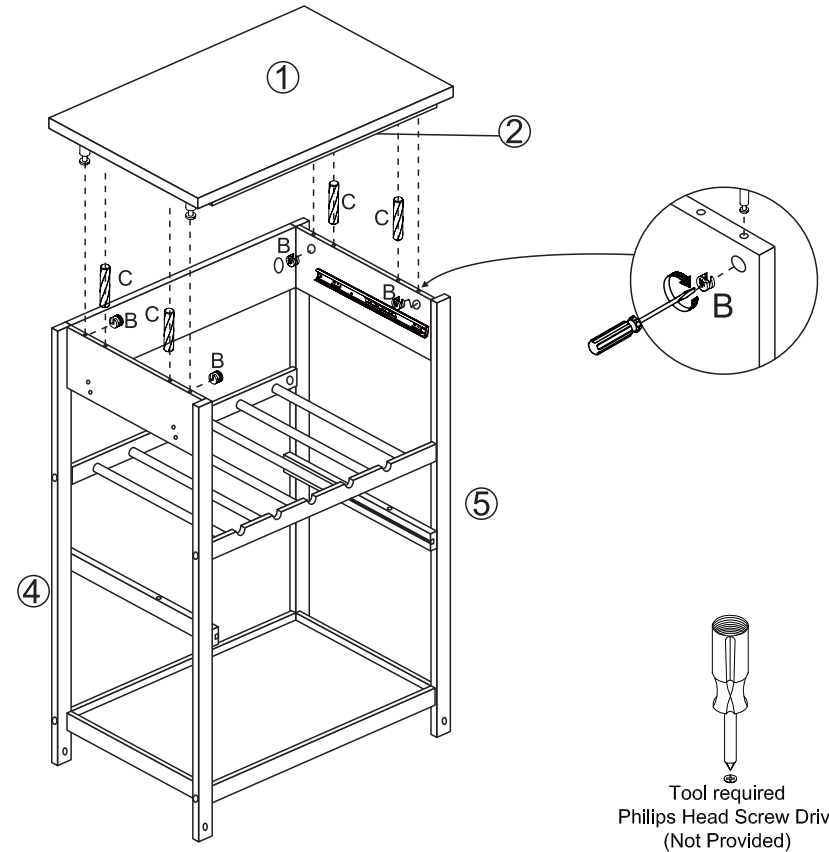

WARNING: DO NOT STAND OR LEAN ON THE TROLLEY. USE ONLY ON A FLAT SURFACE. DO NOT USE UNTIL ALL SCREWS, BOLTS AND KNOBS ARE FIRMLY SECURED. THIS PRODUCT CONTAINS SMALL PARTS, KEEP AWAY FROM CHILDREN AND BABIES. ADULT ASSEMBLY REQUIRED. LOAD ITEMS ON EACH TIER EVENLY AND DON'T PLACE HEAVY ITEMS ALONE ON THE TOP TIER TO PREVENT FROM TIPPING OVER. FAILURE TO FOLLOW THESE WARNINGS COULD RESULT IN SERIOUS INJURY. **MAXIMUM SAFE LOAD: 15KG FOR TOP PANEL, 3KG FOR DRAWER, 5KG FOR WINE SHELF, WINE BASKET & BOTTOM SHELF.**

2			
			
① 1PC	② 1PC	③ 1PC	
			
④ 1PC	⑤ 1PC	⑥ 1PC	
			
⑦ 2PCS	⑧ 1PC	⑨ 2PCS	
			
⑩ 1PC	⑪ 1PC	⑫ 1PC	⑬ 1PC
			
⑭ 1PC	⑮ 1PC		

Step 1:

Step 2:

Step 3:

Step 4:

Step 6:

Step 5:

Step 7: