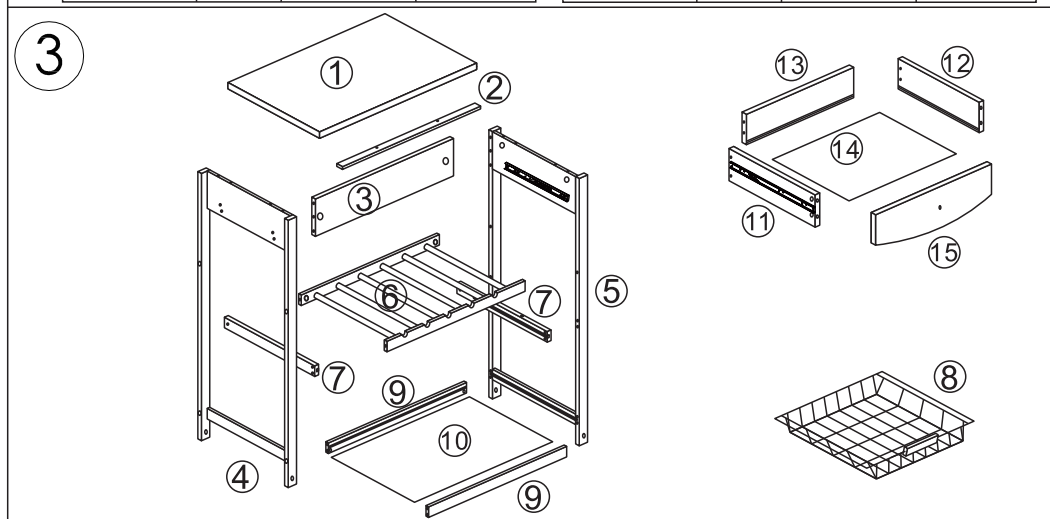

WARNING: DO NOT STAND OR LEAN ON THE TROLLEY. USE ONLY ON A FLAT SURFACE. DO NOT USE UNTIL ALL SCREWS, BOLTS AND KNOBS ARE FIRMLY SECURED. THIS PRODUCT CONTAINS SMALL PARTS, KEEP AWAY FROM CHILDREN AND BABIES. ADULT ASSEMBLY REQUIRED. LOAD ITEMS ON EACH TIER EVENLY AND DON'T PLACE HEAVY ITEMS ALONE ON THE TOP TIER TO PREVENT FROM TIPPING OVER. FAILURE TO FOLLOW THESE WARNINGS COULD RESULT IN SERIOUS INJURY. **MAXIMUM SAFE LOAD: 15KG FOR TOP PANEL, 3KG FOR DRAWER, 5KG FOR WINE SHELF, WINE BASKET & BOTTOM SHELF.**

1					J		1PC
	A	∅6x35mm	10PCS		K		2PCS
	B		10PCS		L		2PCS
	C	∅6x30mm	12PCS		M	∅6x30mm	4PCS
	D	∅4x30mm	12PCS		N		2PCS
	E	∅6x70mm	8PCS		O		4PCS
	F		8PCS		P		8PCS
	G	∅3x14mm	4PCS		Q		1PC
	H	∅3x30mm	2PCS				
	I		1PC				

2			
			
① 1PC	② 1PC	③ 1PC	
			
④ 1PC	⑤ 1PC	⑥ 1PC	
			
⑦ 2PCS	⑧ 1PC	⑨ 2PCS	
			
⑩ 1PC	⑪ 1PC	⑫ 1PC	⑬ 1PC
			
⑭ 1PC	⑮ 1PC		

Step 1:

Step 2:

Step 3:

Step 4:

Step 6:

Step 5:

Step 7: