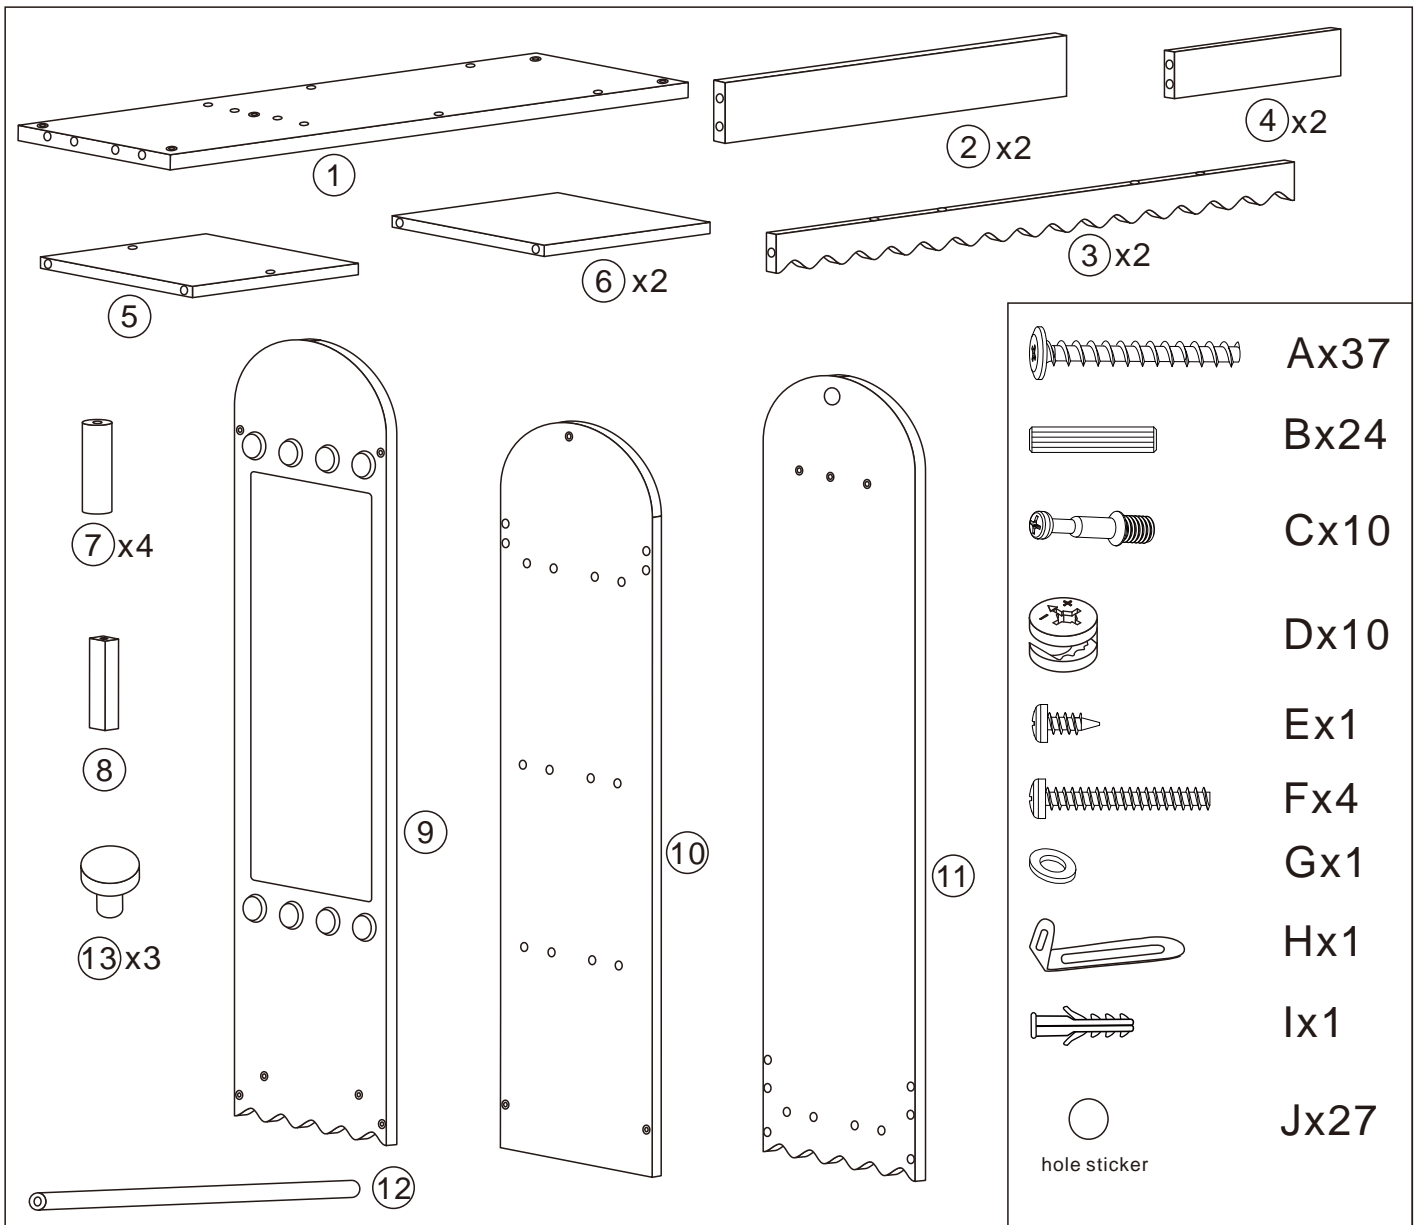

# Assembly Instructions

1

# Assembly Instructions

2

3

4

# Assembly Instructions

9

10

1 Open the battery cover with a cross head screw-driver (not included).

2

Insert batteries in battery compartment with the correct polarity.

Requires 3 x 1.5V AA size batteries (not included).