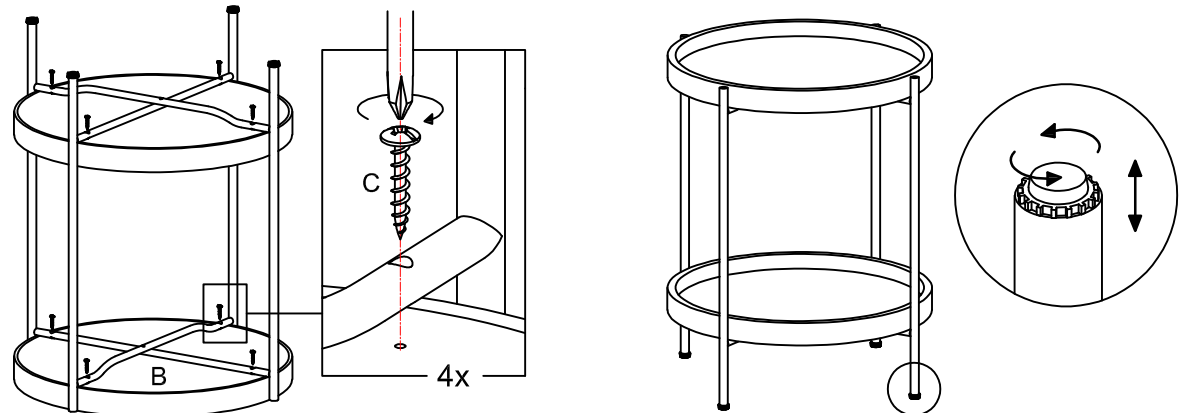

Assembly Instruction

43331093 - EVE SIDE TABLE

CARE INSTRUCTIONS:

WIPE CLEAN WITH A SOFT DAMP CLOTH. DO NOT USE ABRASIVE MATERIAL AND SOLVENTS. CHECK AND TIGHTEN ALL PARTS REGULARY.

WARNING:

DO NOT STAND ON THE UNIT. USE ONLY ON A FLAT SURFACE. DO NOT USE UNTIL ALL SCREWS, BOLTS AND KNOBS ARE FIRMLY SECURED. THIS PRODUCT CONTAINS SMALL PARTS AND SHARP POINTS, KEEP AWAY FROM CHILDREN AND BABIES. ADULT ASSEMBLY REQUIRED. FAILURE TO FOLLOW THESE WARNINGS COULD RESULT IN SERIOUS INJURY.

MAXIMUM SAFE LOAD: 10kg each shelf

STEP 1

STEP 2

Do not tighten the screws fully during assembly.
Fully tighten screws after the final assembly steps.