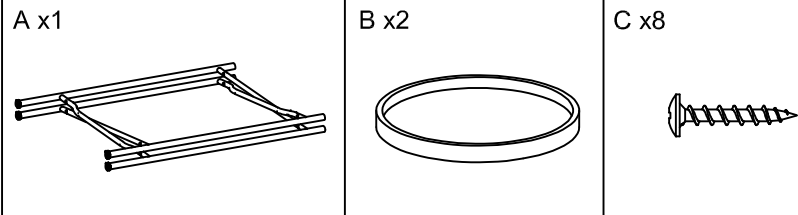

Assembly Instruction

43331093 - EVE SIDE TABLE

CARE INSTRUCTIONS:

WIPE CLEAN WITH A SOFT DAMP CLOTH. DO NOT USE ABRASIVE MATERIAL AND SOLVENTS. CHECK AND TIGHTEN ALL PARTS REGULARY.

WARNING:

DO NOT STAND ON THE UNIT. USE ONLY ON A FLAT SURFACE. DO NOT USE UNTIL ALL SCREWS, BOLTS AND KNOBS ARE FIRMLY SECURED. THIS PRODUCT CONTAINS SMALL PARTS AND SHARP POINTS, KEEP AWAY FROM CHILDREN AND BABIES. ADULT ASSEMBLY REQUIRED. FAILURE TO FOLLOW THESE WARNINGS COULD RESULT IN SERIOUS INJURY.

MAXIMUM SAFE LOAD: 10kg each shelf

STEP 1

STEP 2

Do not tighten the screws fully during assembly.
Fully tighten screws after the final assembly steps.