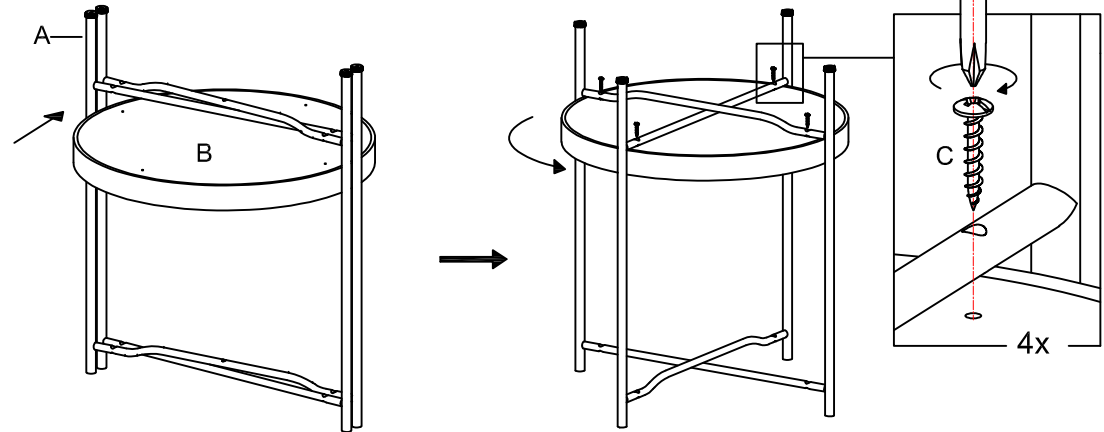

Assembly Instruction

43331093 - EVE SIDE TABLE

CARE INSTRUCTIONS:

WIPE CLEAN WITH A SOFT DAMP CLOTH. DO NOT USE ABRASIVE MATERIAL AND SOLVENTS. CHECK AND TIGHTEN ALL PARTS REGULARY.

WARNING:

DO NOT STAND ON THE UNIT. USE ONLY ON A FLAT SURFACE. DO NOT USE UNTIL ALL SCREWS, BOLTS AND KNOBS ARE FIRMLY SECURED. THIS PRODUCT CONTAINS SMALL PARTS AND SHARP POINTS, KEEP AWAY FROM CHILDREN AND BABIES. ADULT ASSEMBLY REQUIRED. FAILURE TO FOLLOW THESE WARNINGS COULD RESULT IN SERIOUS INJURY.

MAXIMUM SAFE LOAD: 10kg each shelf

STEP 1

STEP 2

Do not tighten the screws fully during assembly.
Fully tighten screws after the final assembly steps.