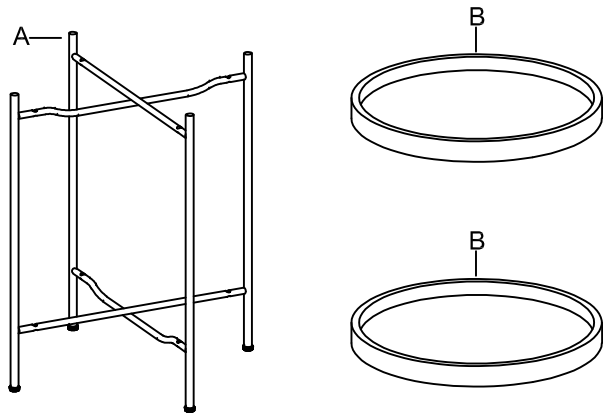

Assembly Instruction

43331093 - EVE SIDE TABLE

CARE INSTRUCTIONS:

WIPE CLEAN WITH A SOFT DAMP CLOTH. DO NOT USE ABRASIVE MATERIAL AND SOLVENTS. CHECK AND TIGHTEN ALL PARTS REGULARY.

WARNING:

DO NOT STAND ON THE UNIT. USE ONLY ON A FLAT SURFACE. DO NOT USE UNTIL ALL SCREWS, BOLTS AND KNOBS ARE FIRMLY SECURED. THIS PRODUCT CONTAINS SMALL PARTS AND SHARP POINTS, KEEP AWAY FROM CHILDREN AND BABIES. ADULT ASSEMBLY REQUIRED. FAILURE TO FOLLOW THESE WARNINGS COULD RESULT IN SERIOUS INJURY.

MAXIMUM SAFE LOAD: 10kg each shelf

STEP 1

STEP 2

Do not tighten the screws fully during assembly.
Fully tighten screws after the final assembly steps.