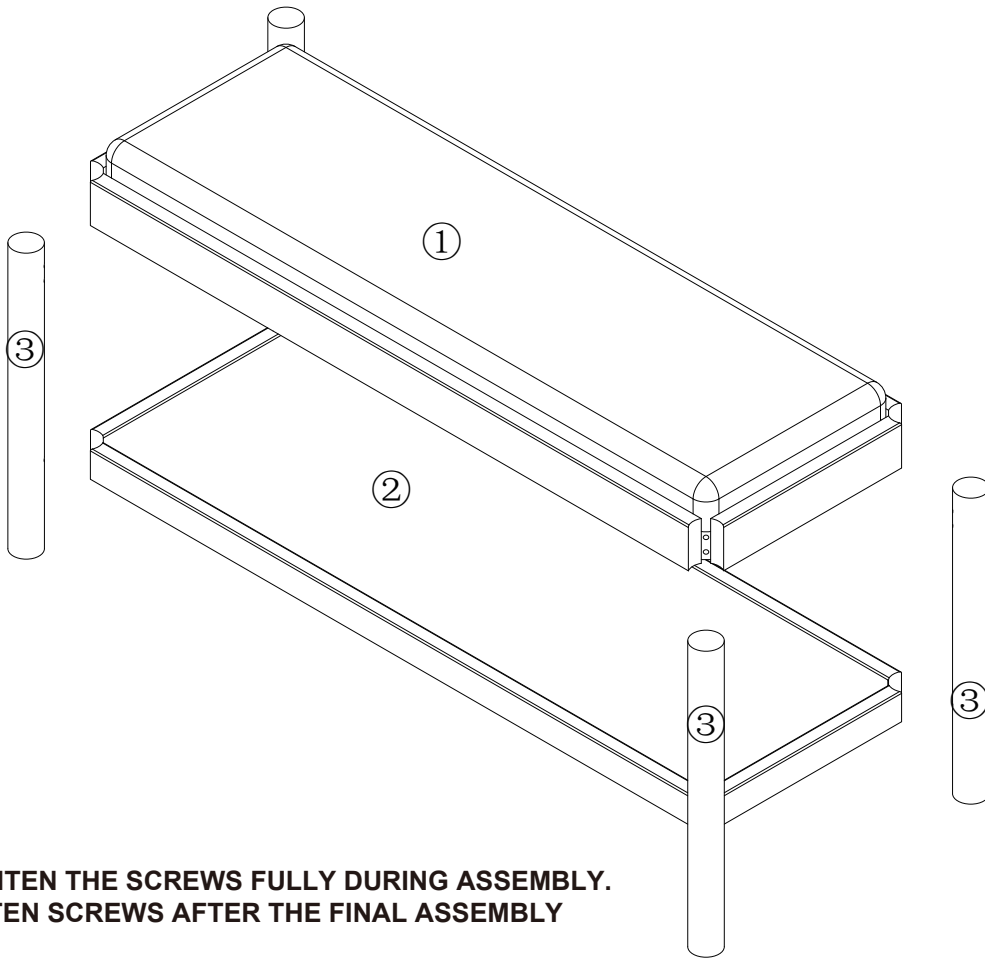

MAXIMUM SAFE LOAD: 200KG.

1 Hardware List

| | | | | | | | | | |
|---|---|--------|-------|---|---|-------|---|---|-------|
|  | A | 6x60mm | 12pcs |  | B | 12pcs |  | C | 12pcs |
|  | D | | 1pc |  | E | 4pcs | | | |

2 Parts List

| | | |
|---|---|---|
|  |  |  |
| ① 1pc | ② 1pc | ③ 4pcs |

3

**DO NOT TIGHTEN THE SCREWS FULLY DURING ASSEMBLY.
FULLY TIGHTEN SCREWS AFTER THE FINAL ASSEMBLY
STEPS.**

STEP 1 A -  x 8 B -  x 8 C -  x 8