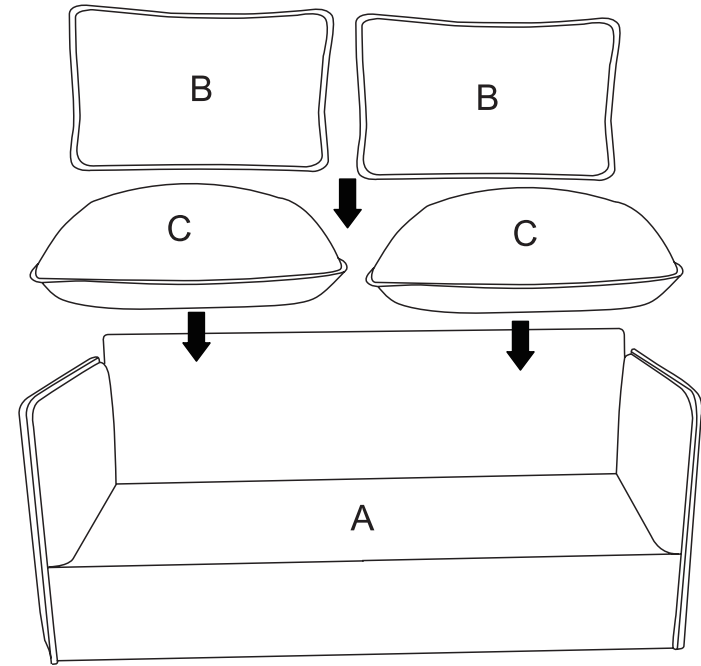

WARNING: DO NOT STAND ON THIS SOFA. USE ONLY ON A FLAT SURFACE. SUITABLE FOR ONE PERSON USE ONLY. DO NOT USE UNTIL ALL SCREWS, BOLTS AND KNOBS ARE FIRMLY SECURED. THIS PRODUCT CONTAINS SMALL PARTS AND SHARP POINTS, KEEP AWAY FROM CHILDREN AND BABIES. ADULT ASSEMBLY REQUIRED. DO NOT TIGHTEN THE SCREWS FULLY DURING ASSEMBLY. FULLY TIGHTEN SCREWS AFTER THE FINAL ASSEMBLY STEPS. DO NOT TIGHTEN THE SCREWS FULLY DURING ASSEMBLY. FULLY TIGHTEN SCREWS AFTER THE FINAL ASSEMBLY STEPS. FAILURE TO FOLLOW THESE WARNINGS COULD RESULT IN SERIOUS INJURY.

MAXIMUM SAFE LOAD: 200KG.

Ax1

Dx5

Bx2

Ex5

Cx2

STEP 1

STEP 2

STEP 3