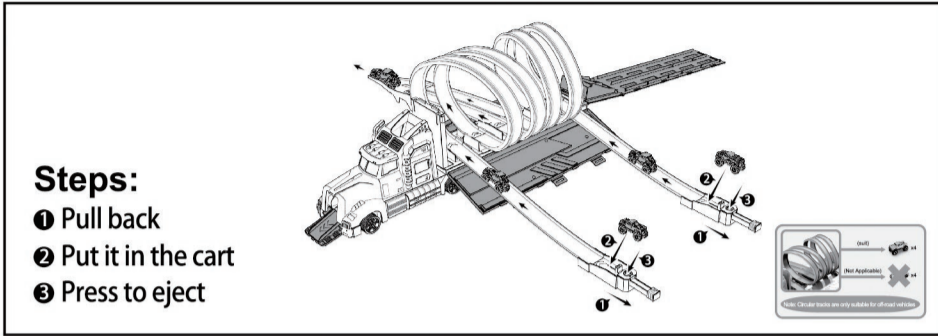

Illustration of gameplay instructions

Game 1: The cars slide off the roof slide

Game 2: The off-road vehicles launch from the side circular track and race

Game 3: Launches from behind and races to jump off the platform

KEYCODE: 43-340-132

MADE IN CHINA

FOR AU / NZ: IMPORTED FOR KMART STORES IN AUSTRALIA AND NEW ZEALAND.

KMART CUSTOMER SERVICE

AU: 1800 124 125 NZ: 0800 945 995

Super Loop Race Track Playset Instruction Manual

Accessories diagram

Step 1: Body deformation.

Step 2: Ejection racing mode (track installation diagram)

Step 3: Ejection jump mode (track installation diagram)