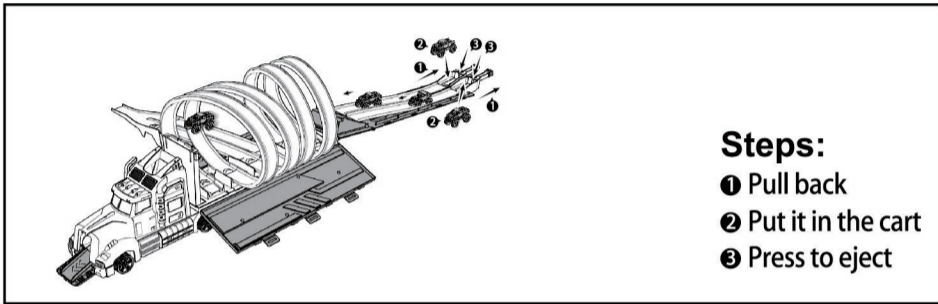

Illustration of gameplay instructions

Game 1: The cars slide off the roof slide

Game 2: The off-road vehicles launch from the side circular track and race

Game 3: Launches from behind and races to jump off the platform

KEYCODE: 43-340-132

MADE IN CHINA

FOR AU / NZ: IMPORTED FOR KMART STORES IN AUSTRALIA AND NEW ZEALAND.

KMART CUSTOMER SERVICE

AU: 1800 124 125 NZ: 0800 945 995

Super Loop Race Track Playset Instruction Manual