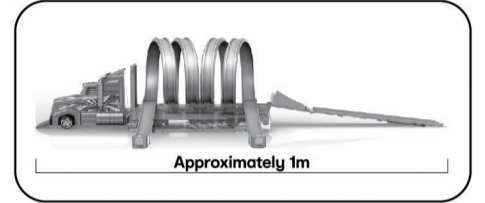

Super Loop Race Track Playset Instruction Manual

3+ years