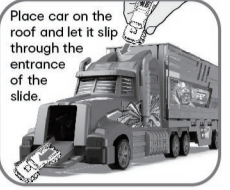

Super Loop Race Track Playset Instruction Manual

3+ years