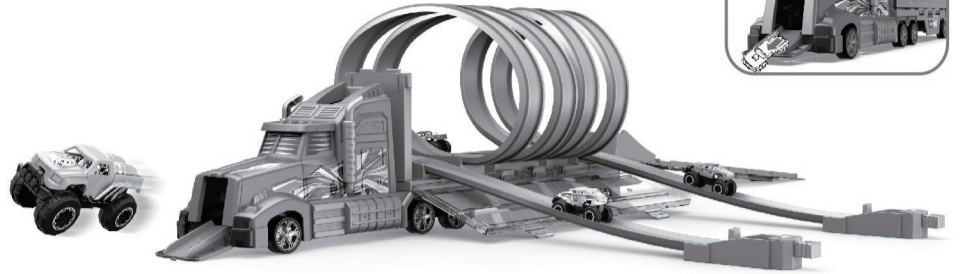

Super Loop Race Track Playset Instruction Manual

3+ years