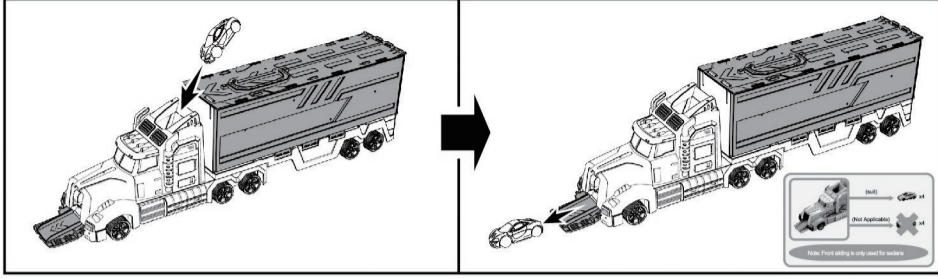

Illustration of gameplay instructions

Game 1: The cars slide off the roof slide

Game 2: The off-road vehicles launch from the side circular track and race

Game 3: Launches from behind and races to jump off the platform

KEYCODE: 43-340-132

MADE IN CHINA

FOR AU / NZ: IMPORTED FOR KMART STORES IN AUSTRALIA AND NEW ZEALAND.

KMART CUSTOMER SERVICE

AU: 1800 124 125 NZ: 0800 945 995

Super Loop Race Track Playset Instruction Manual